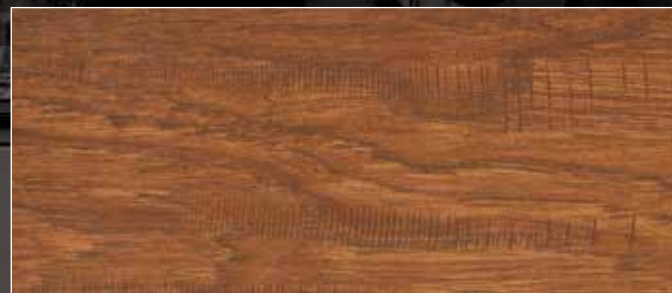

PETRIFIED HICKORY

LINT TILE

Catalog 2012

6" X 24" DIGITAL INKJET - MADE IN THE U.S.A.

PETRIFIED HICKORY

Relic

Ancient

Fossil

Petrified Hickory - Digital Inkjet Made in the U.S.A.

Packaging Information:

6" x 24" 14.37 sf/ctn 14 pcs

Technical information

Residential	Yes	Water Absorption	< .5
Light Commercial	Yes	Body Type	Porcelain
Commercial	Yes	Thickness	13x13 9.0 mm, 18x18 9.0 mm
Limited Outdoor	Yes	Recom. Grout Width	1/16
		Glaze Hardness	7 MOHS
COF	Meets or exceeds 0.60 wet at the time of manufacture		
Frost Resistance	Yes		