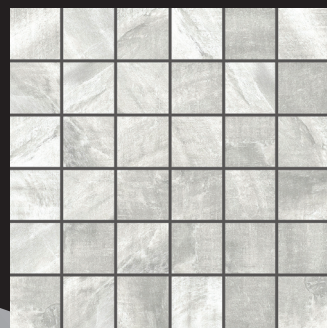

ALTEZZA

ALTEZZA BLACK

ALTEZZA BLACK
30X60CM / 12"X24"

30x30cm / 12"x12"
MOSAIC BLACK

8x30cm / 3"x12"
BULLNOSE BLACK

SHADE
VARIATION V2

COLOR DISPLAYED ON FRONT

ALTEZZA GRIS

ALTEZZA GRIS
30X60CM / 12"X24"

30x30cm / 12"x12"
MOSAIC GRIS

8x30cm / 3"x12"
BULLNOSE GRIS

SHADE
VARIATION V2

COLOR DISPLAYED ON FRONT

ALTEZZA PACKAGING INFORMATION

SIZES AVAILABLE	PCS/CTN	SF/CT	SF/PLT	CTNS/PLT	PEI
12" x 24"	8	15.5	744	48	4
12" x 12" - MOSAIC 2" x 2" on 11 7/8" x 11 7/8" Sheet <i>All Colors</i>	10	N/A	N/A	63	4
3" x 12" - BULLNOSE <i>All Colors</i>	20	N/A	N/A	80	N/A