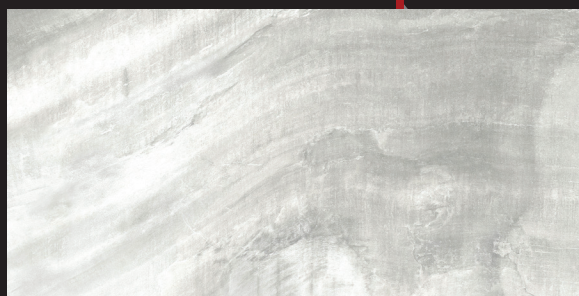

ALTEZZA

ALTEZZA BLACK

ALTEZZA BLACK
30X60CM / 12"X24"

30x30cm / 12"x12"
MOSAIC BLACK

8x30cm / 3"x12"
BULLNOSE BLACK

SHADE
VARIATION V2

COLOR DISPLAYED ON FRONT

ALTEZZA GRIS

ALTEZZA GRIS
30X60CM / 12"X24"

30x30cm / 12"x12"
MOSAIC GRIS

8x30cm / 3"x12"
BULLNOSE GRIS

SHADE
VARIATION V2

COLOR DISPLAYED ON FRONT

ALTEZZA PACKAGING INFORMATION

SIZES AVAILABLE	PCS/CTN	SF/CT	SF/PLT	CTNS/PLT	PEI
12" x 24"	8	15.5	744	48	4
12" x 12" - MOSAIC 2" x 2" on 11 7/8" x 11 7/8" Sheet <i>All Colors</i>	10	N/A	N/A	63	4
3" x 12" - BULLNOSE <i>All Colors</i>	20	N/A	N/A	80	N/A