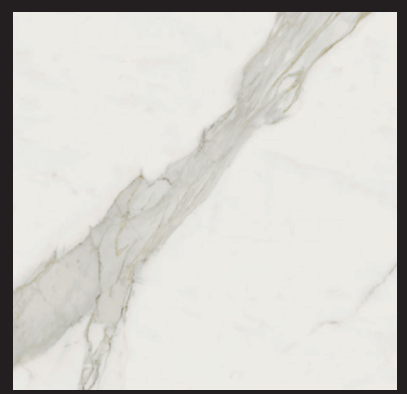

CARRARA
60x60cm / 24"x24"
GLAZED

COLOR DISPLAYED ON FRONT

CARRARA
30x60cm / 12"x24"
GLAZED

SHADE VARIATION V2

EARTH CALACATTA GOLD

EARTH CALACATTA GOLD
60x120cm / 24"x48"
GLAZED

CALACATTA GOLD
30x30cm / 11.75"x11.75"
2"x2" MOSAIC
GLAZED

CALACATTA GOLD
10x30cm / 4"x12"
BULLNOSE
GLAZED

CALACATTA GOLD
26x29cm / 10.25"x11.75"
3"x3" HEXAGONAL
GLAZED MOSAIC

CALACATTA GOLD
60x60cm / 24"x24"
GLAZED

COLOR DISPLAYED ON FRONT

CALACATTA GOLD
30x60cm / 12"x24"
GLAZED