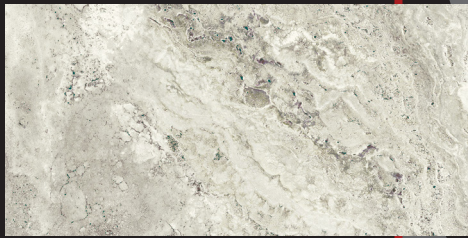

PIETRA ROMA SNOW

PIETRA ROMA SNOW
30X60CM / 12"X24"