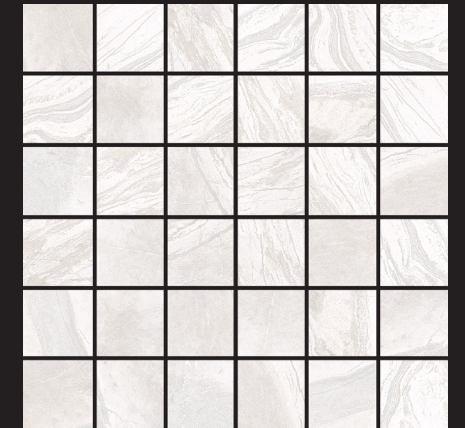

# IRWIN

33x33cm / 13"x13"

41x25cm / 16"x10"

30x30cm / 12"x12"  
MOSAIC

8x33cm / 3"x13"  
BULLNOSE

8x25cm / 3"x10"  
BULLNOSE

SHADE  
VARIATION V2

# IRWIN

Digital Ink-Jet Porcelain and Ceramic

IRWIN - GREY

**IRWIN GREY**

IRWIN GREY  
33x33cm / 13"x13"

GREY  
WALL - GLOSSY  
41x25cm / 16"x10"

SHADE  
VARIATION V2

GREY  
2"x2" MOSAIC  
30x30cm / 12"x12"

GREY  
BULLNOSE  
8x33cm / 3"x13"

GREY  
BULLNOSE - GLOSSY  
8x25cm / 3"x10"

**IRWIN ICE**

IRWIN ICE  
33x33cm / 13"x13"

ICE  
WALL - GLOSSY  
41x25cm / 16"x10"

SHADE  
VARIATION V2

ICE  
2"x2" MOSAIC  
30x30cm / 12"x12"

ICE  
BULLNOSE  
8x33cm / 3"x13"

ICE  
BULLNOSE - GLOSSY  
8x25cm / 3"x10"

IRWIN - ICE

IRWIN - GREY