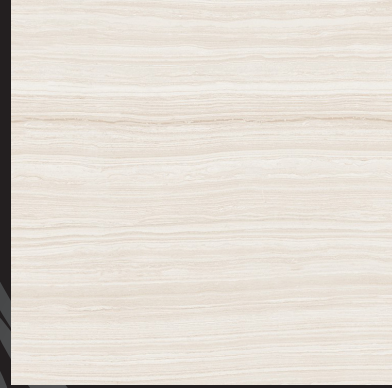

WHITE
60x60cm / 24"x24"
MATTE/POLISHED

WHITE
30x30cm / 11.75"x11.75"
2"x2" MOSAIC
MATTE

WHITE
10x30cm / 4"x12"
MATTE/POLISHED