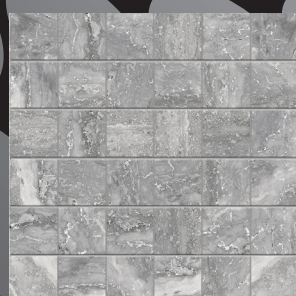

### LIMITLESS WHITE

LIMITLESS  
WHITE  
30x60cm / 12"x24"

SHADE  
VARIATION V3

WHITE  
30x30cm / 12"x12"  
2"x2" MOSAIC

WHITE  
8x30cm / 3"x12"  
BULLNOSE

COLOR DISPLAYED ON FRONT

### LIMITLESS LIGHT GRAY

LIMITLESS  
LIGHT GRAY  
30x60cm / 12"x24"

SHADE  
VARIATION V3

LIGHT GRAY  
30x30cm / 12"x12"  
2"x2" MOSAIC

LIGHT GRAY  
8x30cm / 3"x12"  
BULLNOSE

COLOR DISPLAYED ON FRONT