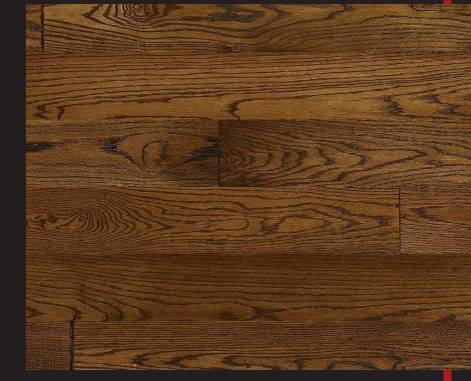

BRENTWOOD OAK

BRENTWOOD OAK Roan Brown

Roan Brown
3/4" x 5" Solid
Hand Scraped Wood

COLOR DISPLAYED ON FRONT

BRENTWOOD OAK Sorrel

Sorrel
3/4" x 5" Solid
Hand Scraped Wood

COLOR DISPLAYED ON FRONT

BRENTWOOD OAK Palomino

Palomino
3/4" x 5" Solid
Hand Scraped Wood

COLOR DISPLAYED ON FRONT

BRENTWOOD OAK SPECIFICATIONS					
PACKAGING					
PRODUCT DESCRIPTION	PCS/CTN	LBS/CTN	CTNS/PLT	SF/CTN	SF/PLT
3/4" x 5" Hand Scraped Solid	Varies	63	32	22	704
PRODUCT			COORDINATING TRIM PIECES - 78"		
COLLECTION	BRENTWOOD OAK	FINISH	SCUFRESIST PLATINUM	 <input checked="" type="checkbox"/>	 <input checked="" type="checkbox"/>
CONSTRUCTION	Solid	GLOSS LEVEL	Gloss 40	 78"	 78"
THICKNESS	3/4"	EDGE	BEVEL	QUARTER ROUND	FLUSH STAIRNOSE
WIDTH	5"	PROFILE	TONGUE & GROOVE	 <input checked="" type="checkbox"/>	 <input checked="" type="checkbox"/>
SPECIES	RED OAK	INSTALL GRADE	On/Above	 78"	 78"
TEXTURE	HAND SCRAPED	RADIANT HEAT	NO	THRESHOLD REDUCER	T-MOLDING
PLANK LENGTH	Varies: 9 - 84 in	AVERAGE LENGTH	32"	 <input checked="" type="checkbox"/>	
COLORS	Palomino, Sorrel, Roan Brown	VARIATION	MEDIUM	 78"	
INSTALLATION METHOD	NAIL, FLOOR NAIL GUN	GRADE	MILL RUN	FLUSH REDUCER	
WARRANTY					
RESIDENTIAL	LIFETIME				
CERTIFIED	GREENGUARD®				