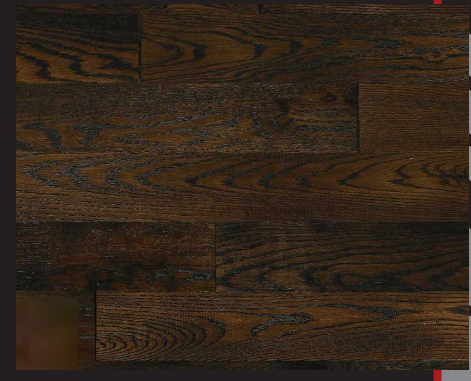

BRENTWOOD OAK

BRENTWOOD OAK Roan Brown

Roan Brown
3/4" x 5" Solid
Hand Scraped Wood

COLOR DISPLAYED ON FRONT

BRENTWOOD OAK Sorrel

Sorrel
3/4" x 5" Solid
Hand Scraped Wood

COLOR DISPLAYED ON FRONT

BRENTWOOD OAK Palomino

Palomino
3/4" x 5" Solid
Hand Scraped Wood

COLOR DISPLAYED ON FRONT

BRENTWOOD OAK SPECIFICATIONS					
PACKAGING					
PRODUCT DESCRIPTION	PCS/CTN	LBS/CTN	CTNS/PLT	SF/CTN	SF/PLT
3/4" x 5" Hand Scraped Solid	Varies	63	32	22	704
PRODUCT			COORDINATING TRIM PIECES - 78"		
COLLECTION	BRENTWOOD OAK	FINISH	SCUFRESIST PLATINUM	 <input checked="" type="checkbox"/>	 <input checked="" type="checkbox"/>
CONSTRUCTION	Solid	GLOSS LEVEL	Gloss 40	 78"	 78"
THICKNESS	3/4"	EDGE	BEVEL	QUARTER ROUND	FLUSH STAIRNOSE
WIDTH	5"	PROFILE	TONGUE & GROOVE	 <input checked="" type="checkbox"/>	 <input checked="" type="checkbox"/>
SPECIES	RED OAK	INSTALL GRADE	On/Above	 78"	 78"
TEXTURE	HAND SCRAPED	RADIANT HEAT	NO	THRESHOLD REDUCER	T-MOLDING
PLANK LENGTH	Varies: 9 - 84 in	AVERAGE LENGTH	32"	 <input checked="" type="checkbox"/>	
COLORS	Palomino, Sorrel, Roan Brown	VARIATION	MEDIUM	 78"	
INSTALLATION METHOD	NAIL, FLOOR NAIL GUN	GRADE	MILL RUN	FLUSH REDUCER	
WARRANTY					
RESIDENTIAL	LIFETIME				
CERTIFIED	GREENGUARD®				