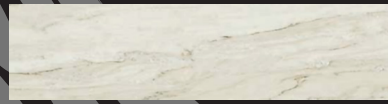

GRAY MATTE
10x30cm / 4"x12"
BULLNOSE

ORVIETO
IVORY

#ORO1 IVORY
MATTE/POLISHED
60x60cm / 24"x24"

COLOR DISPLAYED ON FRONT

IVORY MATTE/POLISHED
15x60cm / 6"x24"

IVORY MATTE/POLISHED
30x60cm / 12"x24"

SHADE
VARIATION V3

IVORY MATTE
10x30cm / 4"x12"
BULLNOSE

ORVIETO
BEIGE

#ORO2 BEIGE
MATTE/POLISHED
60x60cm / 24"x24"

COLOR DISPLAYED ON FRONT

BEIGE MATTE/POLISHED
15x60cm / 6"x24"

BEIGE MATTE/POLISHED
30x60cm / 12"x24"

SHADE
VARIATION V3