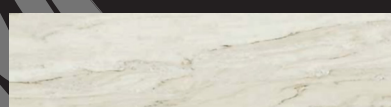

SHADE
VARIATION V3

ORVIETO IVORY

#ORO1 IVORY
MATTE/POLISHED
60x60cm / 24"x24"

COLOR DISPLAYED ON FRONT

IVORY MATTE/POLISHED
15x60cm / 6"x24"

IVORY MATTE
10x30cm / 4"x12"
BULLNOSE

IVORY MATTE/POLISHED
30x60cm / 12"x24"

SHADE
VARIATION V3

ORVIETO BEIGE

#ORO2 BEIGE
MATTE/POLISHED
60x60cm / 24"x24"

COLOR DISPLAYED ON FRONT

BEIGE MATTE/POLISHED
15x60cm / 6"x24"

BEIGE MATTE
10x30cm / 4"x12"
BULLNOSE

BEIGE MATTE/POLISHED
30x60cm / 12"x24"