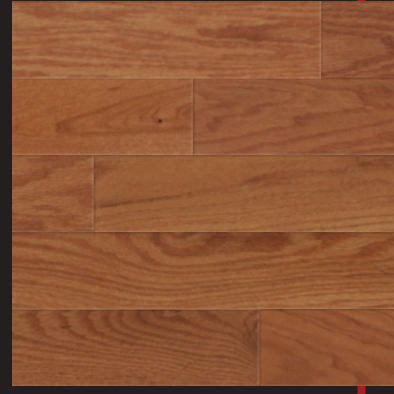

# TENNESSEE RIDGE

Smooth Solid Wood Floors

**TENNESSEE RIDGE**  
**Sierra**

Sierra  
3/4" x 2 1/4" & 3 1/4"  
Smooth Solid Wood

**TENNESSEE RIDGE**  
**Butterscotch**

Butterscotch  
3/4" x 2 1/4" & 3 1/4"  
Smooth Solid Wood