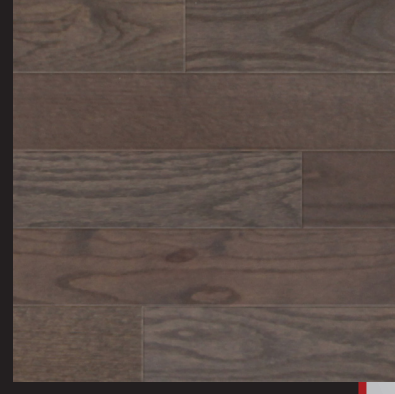

# TENNESSEE RIDGE

Smooth Solid Wood Floors

**TENNESSEE RIDGE**  
**Sierra**

Sierra  
3/4" x 2 1/4" & 3 1/4"  
Smooth Solid Wood

**TENNESSEE RIDGE**  
**Butterscotch**

Butterscotch  
3/4" x 2 1/4" & 3 1/4"  
Smooth Solid Wood

**TENNESSEE RIDGE**  
**Cherry**

Cherry  
3/4" x 2 1/4" & 3 1/4"  
Smooth Solid Wood

**TENNESSEE RIDGE**  
**Spice**

Spice  
3/4" x 2 1/4" & 3 1/4"  
Smooth Solid Wood

**TENNESSEE RIDGE**  
**Weathered**

Weathered  
3/4" x 2 1/4" & 3 1/4"  
Smooth Solid Wood

**TENNESSEE RIDGE**  
**Coffee Bean**

Coffee Bean  
3/4" x 2 1/4" & 3 1/4"  
Smooth Solid Wood

**TENNESSEE RIDGE**  
**Natural White Oak**

Natural White Oak  
3/4" x 2 1/4" & 3 1/4"  
Smooth Solid Wood

**TENNESSEE RIDGE**  
**Gunstock**