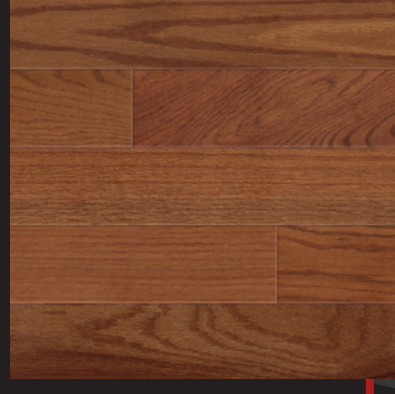

**TENNESSEE RIDGE**  
**Coffee Bean**

Coffee Bean  
3/4" x 2 1/4" & 3 1/4"  
Smooth Solid Wood

**TENNESSEE RIDGE**  
**Natural White Oak**

Natural White Oak  
3/4" x 2 1/4" & 3 1/4"  
Smooth Solid Wood

**TENNESSEE RIDGE**  
**Gunstock**

Gunstock  
3/4" x 2 1/4" & 3 1/4"  
Smooth Solid Wood

**TENNESSEE RIDGE**  
**Saddle**

Saddle  
3/4" x 2 1/4" & 3 1/4"  
Smooth Solid Wood

**TENNESSEE RIDGE**  
**Natural Red Oak**

Natural Red Oak  
3/4" x 2 1/4" & 3 1/4"  
Smooth Solid Wood