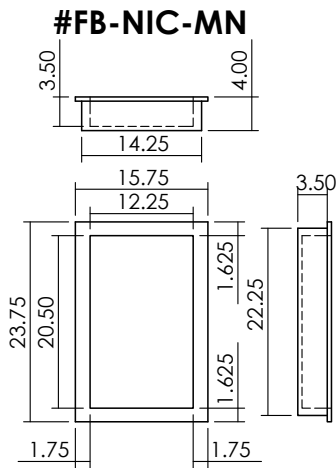

LINT TILE

FOAM BOX NICHES

NICHE DIMENSIONS

Flange Width on all Niches is .75"
 Cavity Depth is 3.5"
 All Dimensions are nominal.