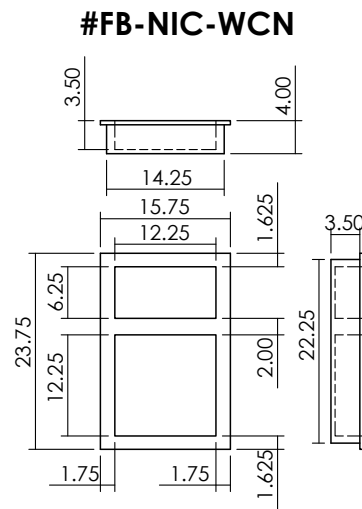

LINT TILE

FOAM BOX NICHES

NICHE DIMENSIONS

Flange Width on all Niches is .75"
 Cavity Depth is 3.5"
 All Dimensions are nominal.