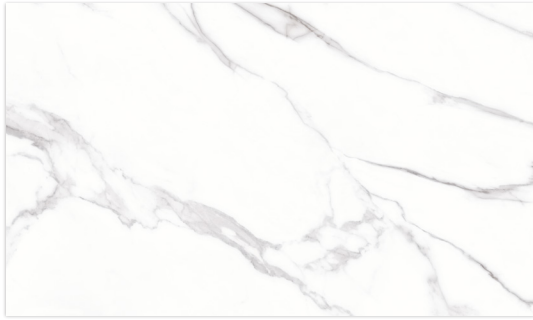

BIANCO

Ceramic Floor & Wall Tile

BIANCO SPLENDORE

BIANCO SPLENDORE

SHADE
VARIATION V2

BIANCO SPLENDORE
32.5x55cm / 13"x22"
MATTE

BIANCO

SPLENDORE
32.5x55cm / 13"x22"
MATTE

SPLENDORE
30x30cm / 12"x12"
MATTE

SPLENDORE
2"x2" MOSAIC
30x30cm / 12"x12" SHEET
MATTE

SPLENDORE
BULLNOSE
10x30cm / 4"x12" &
10x32.5cm / 4"x13"
MATTE

SHADE
VARIATION V2

BIANCO PACKAGING INFORMATION

SIZES AVAILABLE	PCS/CTN	LBS/CTN	SF/CTN	CTNS/PLT	SF/PLT
13" x 22" - Matte	11	61.86	21.85	48	1048.8
12" x 12" - Matte	22	65.04	23.04	34	783.02
2" x 2" - MOSAIC 11.75" x 11.75" SHEET Matte- Splendore	10	N/A	N/A	36	N/A
4" x 12" & 4" x 13" - BULLNOSE Matte- Splendore	20	12	N/A	72	N/A