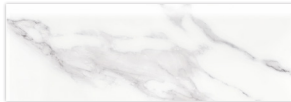

BIANCO

Ceramic Floor & Wall Tile

BIANCO SPLENDORE

BIANCO SPLENDORE

SHADE
VARIATION V2

BIANCO SPLENDORE
32.5x55cm / 13"x22"
MATTE

BIANCO

SPLENDORE
32.5x55cm / 13"x22"
MATTE

SPLENDORE
30x30cm / 12"x12"
MATTE

SPLENDORE
2"x2" MOSAIC
30x30cm / 12"x12" SHEET
MATTE

SPLENDORE
BULLNOSE
10x30cm / 4"x12" &
10x32.5cm / 4"x13"
MATTE

SHADE
VARIATION V2

BIANCO PACKAGING INFORMATION

SIZES AVAILABLE	PCS/CTN	LBS/CTN	SF/CTN	CTNS/PLT	SF/PLT
13" x 22" - Matte	11	61.86	21.85	48	1048.8
12" x 12" - Matte	22	65.04	23.04	34	783.02
2" x 2" - MOSAIC 11.75" x 11.75" SHEET Matte- Splendore	10	N/A	N/A	36	N/A
4" x 12" & 4" x 13" - BULLNOSE Matte- Splendore	20	12	N/A	72	N/A