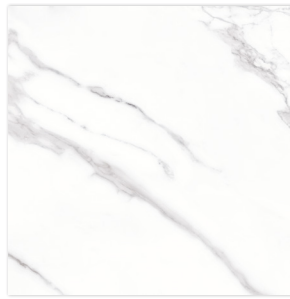

BIANCO

Ceramic Floor & Wall Tile

BIANCO SPLENDORE

BIANCO SPLENDORE

SHADE
VARIATION V2

BIANCO SPLENDORE
32.5x55cm / 13"x22"
MATTE

BIANCO

SPLENDORE
32.5x55cm / 13"x22"
MATTE

SPLENDORE
30x30cm / 12"x12"
MATTE

SPLENDORE
2"x2" MOSAIC
30x30cm / 12"x12" SHEET
MATTE

SPLENDORE
BULLNOSE
10x30cm / 4"x12" &
10x32.5cm / 4"x13"
MATTE

SHADE
VARIATION V2

BIANCO PACKAGING INFORMATION

SIZES AVAILABLE	PCS/CTN	LBS/CTN	SF/CTN	CTNS/PLT	SF/PLT
13" x 22" - Matte	11	61.86	21.85	48	1048.8
12" x 12" - Matte	22	65.04	23.04	34	783.02
2" x 2" - MOSAIC 11.75" x 11.75" SHEET Matte- Splendore	10	N/A	N/A	36	N/A
4" x 12" & 4" x 13" - BULLNOSE Matte- Splendore	20	12	N/A	72	N/A