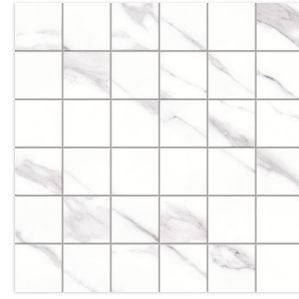

BIANCO

Ceramic Floor & Wall Tile

BIANCO SPLENDORE

BIANCO SPLENDORE

SHADE
VARIATION V2

BIANCO SPLENDORE
32.5x55cm / 13"x22"
MATTE

BIANCO

SPLENDORE
32.5x55cm / 13"x22"
MATTE

SPLENDORE
30x30cm / 12"x12"
MATTE

SPLENDORE
2"x2" MOSAIC
30x30cm / 12"x12" SHEET
MATTE

SPLENDORE
BULLNOSE
10x30cm / 4"x12" &
10x32.5cm / 4"x13"
MATTE

SHADE
VARIATION V2

BIANCO PACKAGING INFORMATION

SIZES AVAILABLE	PCS/CTN	LBS/CTN	SF/CTN	CTNS/PLT	SF/PLT
13" x 22" - Matte	11	61.86	21.85	48	1048.8
12" x 12" - Matte	22	65.04	23.04	34	783.02
2" x 2" - MOSAIC 11.75" x 11.75" SHEET Matte- Splendore	10	N/A	N/A	36	N/A
4" x 12" & 4" x 13" - BULLNOSE Matte- Splendore	20	12	N/A	72	N/A