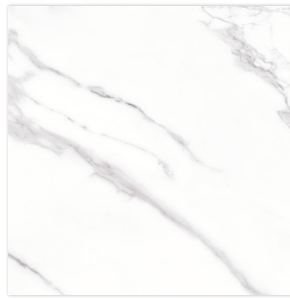

BIANCO

SPLENDORE
32.5x55cm / 13"x22"
MATTE

SPLENDORE
30x30cm / 12"x12"
MATTE

SPLENDORE
2"x2" MOSAIC
30x30cm / 12"x12" SHEET
MATTE

SPLENDORE
BULLNOSE
10x30cm / 4"x12" &
10x32.5cm / 4"x13"
MATTE

SHADE
VARIATION V2

BIANCO PACKAGING INFORMATION

SIZES AVAILABLE	PCS/CTN	LBS/CTN	SF/CTN	CTNS/PLT	SF/PLT
13" x 22" - Matte	11	61.86	21.85	48	1048.8
12" x 12" - Matte	22	65.04	23.04	34	783.02
2" x 2" - MOSAIC 11.75" x 11.75" SHEET Matte- Splendore	10	N/A	N/A	36	N/A
4" x 12" & 4" x 13" - BULLNOSE Matte- Splendore	20	12	N/A	72	N/A