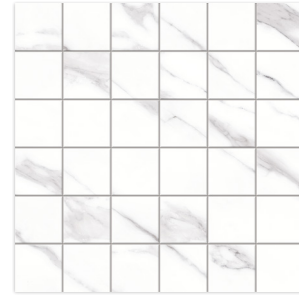

BIANCO

SPLENDORE
32.5x55cm / 13"x22"
MATTE

SPLENDORE
30x30cm / 12"x12"
MATTE

SPLENDORE
2"x2" MOSAIC
30x30cm / 12"x12" SHEET
MATTE

SPLENDORE
BULLNOSE
10x30cm / 4"x12" &
10x32.5cm / 4"x13"
MATTE

SHADE
VARIATION V2

BIANCO PACKAGING INFORMATION

SIZES AVAILABLE	PCS/CTN	LBS/CTN	SF/CTN	CTNS/PLT	SF/PLT
13" x 22" - Matte	11	61.86	21.85	48	1048.8
12" x 12" - Matte	22	65.04	23.04	34	783.02
2" x 2" - MOSAIC 11.75" x 11.75" SHEET Matte- Splendore	10	N/A	N/A	36	N/A
4" x 12" & 4" x 13" - BULLNOSE Matte- Splendore	20	12	N/A	72	N/A