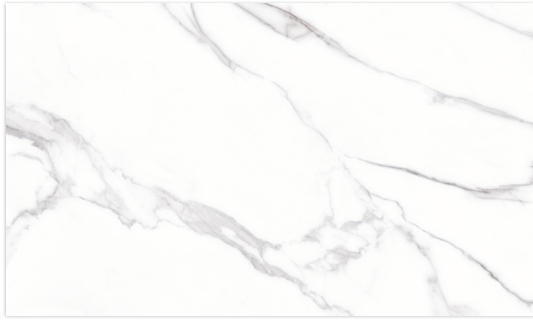

BIANCO

SPLENDORE
32.5x55cm / 13"x22"
MATTE

SPLENDORE
30x30cm / 12"x12"
MATTE

SPLENDORE
2"x2" MOSAIC
30x30cm / 12"x12" SHEET
MATTE

SPLENDORE
BULLNOSE
10x30cm / 4"x12" &
10x32.5cm / 4"x13"
MATTE

SHADE
VARIATION V2

BIANCO PACKAGING INFORMATION

SIZES AVAILABLE	PCS/CTN	LBS/CTN	SF/CTN	CTNS/PLT	SF/PLT
13" x 22" - Matte	11	61.86	21.85	48	1048.8
12" x 12" - Matte	22	65.04	23.04	34	783.02
2" x 2" - MOSAIC 11.75" x 11.75" SHEET Matte- Splendore	10	N/A	N/A	36	N/A
4" x 12" & 4" x 13" - BULLNOSE Matte- Splendore	20	12	N/A	72	N/A