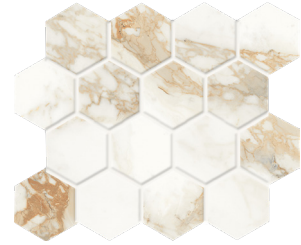

FAVOLOSA

Rectified Glazed Porcelain

FAVOLOSA CALACATTA GOLD - POLISHED

SHADE
VARIATION V3

**FAVOLOSA
CALACATTA GOLD**

FAVOLOSA
CALACATTA GOLD
30x60cm / 12"x24"
MATTE / POLISHED

FAVOLOSA

CALACATTA GOLD
30x60cm / 12"x24"
MATTE / POLISHED

CALACATTA GOLD
BULLNOSE
10x30cm / 4"x12"
MATTE / POLISHED

CALACATTA GOLD
2"x2" MOSAIC
30x30cm / 12"x12" SHEET
MATTE

CALACATTA GOLD
26x29cm / 10.25"x11.75"
3"x3" HEXAGONAL MOSAIC
MATTE

SHADE
VARIATION V3

FAVOLOSA PACKAGING INFORMATION						
SIZES AVAILABLE	PCS/CTN	LBS/CTN	SF/CTN	CTNS/PLT	SF/PLT	PEI
Rectified- 12" x 24" - Matte / Polished	5	42.25	9.68	60	580.80	4 / 3
2" x 2" - MOSAIC 11.75" x 11.75" SHEET Matte- Calacatta Gold	10	N/A	N/A	36	N/A	N/A
3" x 3" Hexagonal - MOSAIC 10.25" x 11.75" SHEET Matte- Calacatta Gold	10	N/A	N/A	36	N/A	N/A
4" x 12" - BULLNOSE Matte / Polished - Calacatta Gold	20	11	N/A	72	N/A	N/A