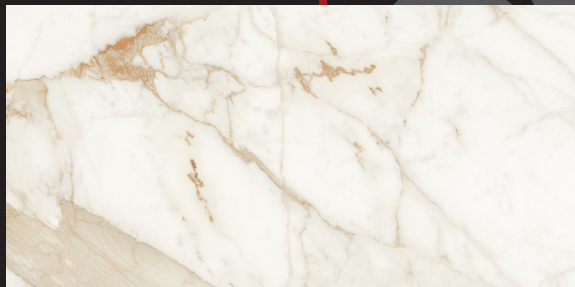

FAVOLOSA

Rectified Glazed Porcelain

FAVOLOSA CALACATTA GOLD - POLISHED

SHADE
VARIATION V3

**FAVOLOSA
CALACATTA GOLD**

FAVOLOSA
CALACATTA GOLD
30x60cm / 12"x24"
MATTE / POLISHED

FAVOLOSA

CALACATTA GOLD
30x60cm / 12"x24"
MATTE / POLISHED

CALACATTA GOLD
BULLNOSE
10x30cm / 4"x12"
MATTE / POLISHED

CALACATTA GOLD
2"x2" MOSAIC
30x30cm / 12"x12" SHEET
MATTE

CALACATTA GOLD
26x29cm / 10.25"x11.75"
3"x3" HEXAGONAL MOSAIC
MATTE

SHADE
VARIATION V3

FAVOLOSA PACKAGING INFORMATION						
SIZES AVAILABLE	PCS/CTN	LBS/CTN	SF/CTN	CTNS/PLT	SF/PLT	PEI
Rectified- 12" x 24" - Matte / Polished	5	42.25	9.68	60	580.80	4 / 3
2" x 2" - MOSAIC 11.75" x 11.75" SHEET Matte- Calacatta Gold	10	N/A	N/A	36	N/A	N/A
3" x 3" Hexagonal - MOSAIC 10.25" x 11.75" SHEET Matte- Calacatta Gold	10	N/A	N/A	36	N/A	N/A
4" x 12" - BULLNOSE Matte / Polished - Calacatta Gold	20	11	N/A	72	N/A	N/A