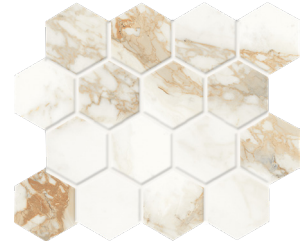

# FAVOLOSA

CALACATTA GOLD  
30x60cm / 12"x24"  
MATTE / POLISHED

CALACATTA GOLD  
BULLNOSE  
10x30cm / 4"x12"  
MATTE / POLISHED

CALACATTA GOLD  
2"x2" MOSAIC  
30x30cm / 12"x12" SHEET  
MATTE

CALACATTA GOLD  
26x29cm / 10.25"x11.75"  
3"x3" HEXAGONAL MOSAIC  
MATTE

SHADE  
VARIATION V3

FAVOLOSA PACKAGING INFORMATION						
SIZES AVAILABLE	PCS/CTN	LBS/CTN	SF/CTN	CTNS/PLT	SF/PLT	PEI
Rectified- 12" x 24" - Matte / Polished	5	42.25	9.68	60	580.80	4 / 3
2" x 2" - MOSAIC 11.75" x 11.75" SHEET Matte- Calacatta Gold	10	N/A	N/A	36	N/A	N/A
3" x 3" Hexagonal - MOSAIC 10.25" x 11.75" SHEET Matte- Calacatta Gold	10	N/A	N/A	36	N/A	N/A
4" x 12" - BULLNOSE Matte / Polished - Calacatta Gold	20	11	N/A	72	N/A	N/A