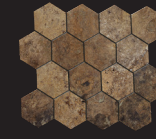

SLATE  
26x29cm / 10.25"x11.75"  
3"x3" HEXAGONAL MOSAIC  
MATTE

# HEKLA MAGMA

HEKLA  
MAGMA  
60x120cm / 24"x48"  
MATTE

MAGMA  
10x30cm / 4"x12"  
BULLNOSE  
MATTE

MAGMA  
30x60cm / 12"x24"  
MATTE

MAGMA  
30x30cm / 11.75"x11.75"  
2"x2" MOSAIC  
MATTE

SHADE  
VARIATION V4

MAGMA  
26x29cm / 10.25"x11.75"  
3"x3" HEXAGONAL MOSAIC  
MATTE