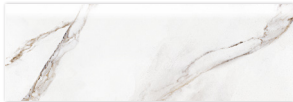

ORO

Ceramic Floor & Wall Tile

SHADE
VARIATION V2

ORO IMPERIAL

ORO IMPERIAL
32.5x55cm / 13"x22"
MATTE

IMPERIAL
32.5x55cm / 13"x22"
MATTE

IMPERIAL
30x30cm / 12"x12"
MATTE

IMPERIAL
2"x2" MOSAIC
30x30cm / 12"x12" SHEET
MATTE

IMPERIAL
BULLNOSE
10x30cm / 4"x12" &
10x32.5cm / 4"x13"
MATTE

SHADE
VARIATION V2

ORO PACKAGING INFORMATION					
SIZES AVAILABLE	PCS/CTN	LBS/CTN	SF/CTN	CTNS/PLT	SF/PLT
13" x 22" - Matte	11	61.86	21.85	48	1048.8
12" x 12" - Matte	22	65.04	23.04	34	783.02
2" x 2" - MOSAIC 11.75" x 11.75" SHEET Matte- Imperial	10	N/A	N/A	36	N/A
4" x 12" & 4" x 13" - BULLNOSE Matte- Imperial	20	11	N/A	72	N/A