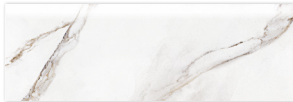

IMPERIAL
32.5x55cm / 13"x22"
MATTE

IMPERIAL
30x30cm / 12"x12"
MATTE

IMPERIAL
2"x2" MOSAIC
30x30cm / 12"x12" SHEET
MATTE

IMPERIAL
BULLNOSE
10x30cm / 4"x12" &
10x32.5cm / 4"x13"
MATTE

SHADE
VARIATION V2

ORO PACKAGING INFORMATION					
SIZES AVAILABLE	PCS/CTN	LBS/CTN	SF/CTN	CTNS/PLT	SF/PLT
13" x 22" - Matte	11	61.86	21.85	48	1048.8
12" x 12" - Matte	22	65.04	23.04	34	783.02
2" x 2" - MOSAIC 11.75" x 11.75" SHEET Matte- Imperial	10	N/A	N/A	36	N/A
4" x 12" & 4" x 13" - BULLNOSE Matte- Imperial	20	11	N/A	72	N/A

ORO KEY FEATURES						
Water Absorption	Breaking Strength	Shade Variations	Mohs	Frost Resistance	Chemical Resistance	D.C.O.F. Wet
> 5.0%	> 250 lbs	V2	7 CLASS IV	OUTDOOR	Non-Resistant	< 0.42
*Key features apply to floor tile only.						