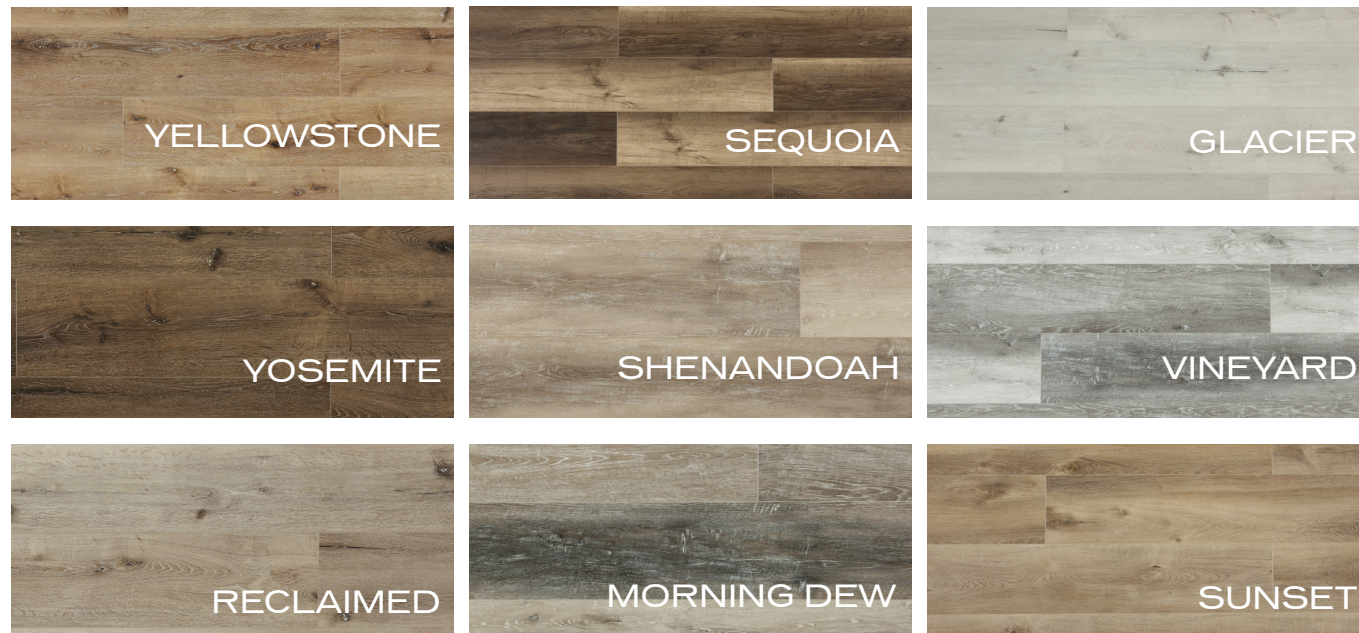

## LUXE XL

# LUXE XL

Rigid Core Waterproof Luxury Vinyl Tile