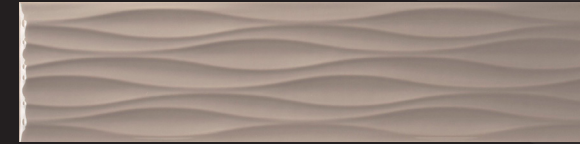

RIPPLE ARCTIC
GLOSSY
10x40cm / 4"x16"

ARCTIC GLOSSY / MATTE
7.5x15cm / 3"x6"
Also Available- Bullnose

KREA SAFARI

KREA SAFARI
GLOSSY
10x40cm / 4"x16"
Also Available- Bullnose

RIPPLE SAFARI
GLOSSY
10x40cm / 4"x16"

SAFARI GLOSSY
7.5x15cm / 3"x6"
Also Available- Bullnose

KREA VANILLA

KREA VANILLA
GLOSSY
10x40cm / 4"x16"
Also Available- Bullnose

RIPPLE VANILLA
GLOSSY
10x40cm / 4"x16"

VANILLA GLOSSY
7.5x15cm / 3"x6"
Also Available- Bullnose