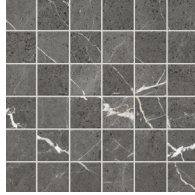

SOFIA

Rectified Glazed Porcelain

SOFIA GRAY - MATTE

SHADE
VARIATION V4

SOFIA GRAY

SOFIA GRAY
40x80cm /16"x32"
MATTE / POLISHED

SOFIA

GRAY
40x80cm / 16"x32"
MATTE / POLISHED

GRAY 2"x2" MOSAIC
30x30cm / 12"x12" SHEET
MATTE

GRAY BULLNOSE
10x40cm / 4"x16"
MATTE / POLISHED

GRAY
26x29cm / 10.25"x11.75"
3"x3" HEXAGONAL MOSAIC
MATTE

SHADE
VARIATION V4

SOFIA PACKAGING INFORMATION						
SIZES AVAILABLE	PCS/CTN	LBS/CTN	SF/CTN	CTNS/PLT	SF/PLT	PEI
Rectified 16" x 32" - Matte / Polished	4	70.29	13.8	34	469.2	4
2" x 2" - MOSAIC 11.75" x 11.75" SHEET Matte- All Colors	10	N/A	N/A	36	N/A	N/A
3" x 3" Hexagonal - MOSAIC 10.25" x 11.75" SHEET Matte- All Colors	10	N/A	N/A	36	N/A	N/A
4" x 16" - BULLNOSE Matte / Polished - All Colors	10	22	N/A	N/A	N/A	N/A