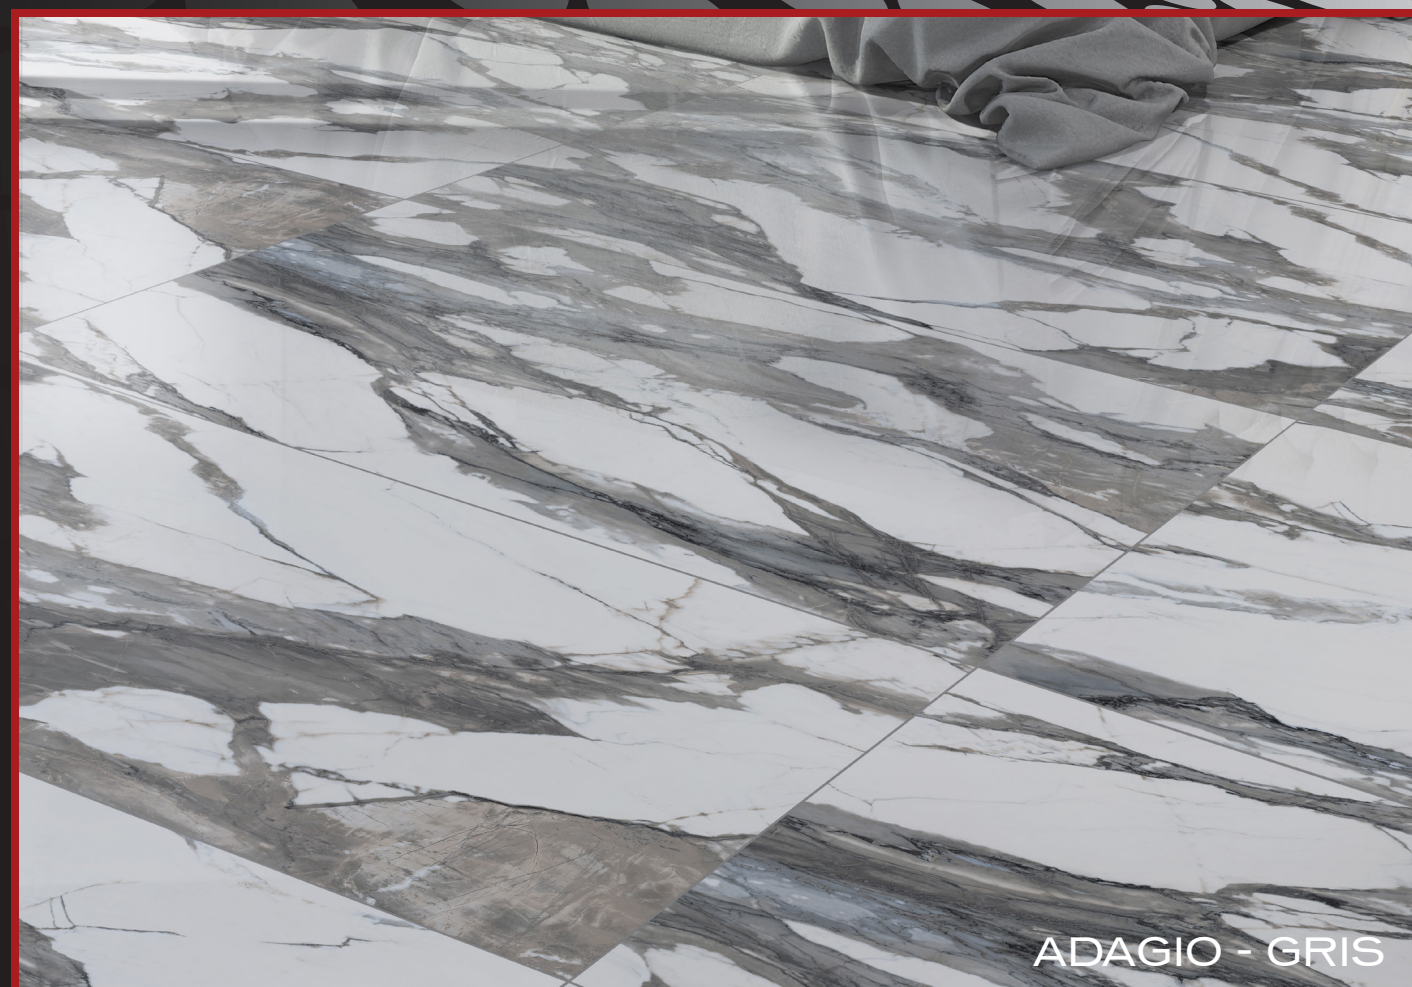

SHADE
VARIATION V3

GRIS
30x60cm / 12"x24"
POLISHED

GRIS
26x29cm / 10.25"x11.75"
3"x3" HEXAGONAL MOSAIC
POLISHED

GRIS
10x30cm / 4"x12"
BULLNOSE
POLISHED

ADAGIO - GRIS

ADAGIO - GRIS