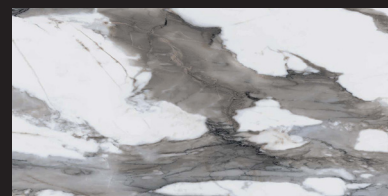

SHADE
VARIATION V3

GRIS
30x60cm / 12"x24"
POLISHED

GRIS
26x29cm / 10.25"x11.75"
3"x3" HEXAGONAL MOSAIC
POLISHED

GRIS
10x30cm / 4"x12"
BULLNOSE
POLISHED

ADAGIO - GRIS

ADAGIO - GRIS