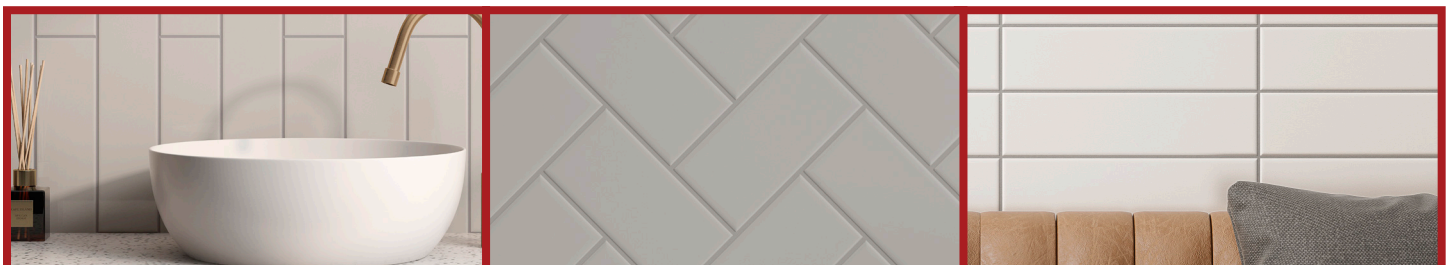

3x6, 3x12 & 4x16 CERAMIC SUBWAY

STYLE : SUBWAY

CATEGORY: CERAMIC

COLORS:

PRODUCT OVERVIEW

- Glossy ceramic
- 3" x 6", 3" x 12", 4" x 16" subway tile
- Visualizes as a classic subway tile
- Biscuit, black, gray and white