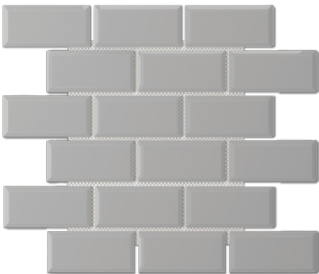

COLORS:

PRODUCT OVERVIEW

- Glossy porcelain
- 12" (307mm) x 10.5" (266mm) sheet
- Visualizes as a 2" (48mm) cube
- Black, light gray, taupe and white
- 10 sheets/carton

2

LINT TILE

BEVEL

PORCELAIN MOSAICS

STYLE : BEVEL BRICK

CATEGORY: MOSAICS

COLORS: 

PRODUCT OVERVIEW

- Glossy porcelain
- 12" x 11.5" (295.5mm x 291mm) sheet
- Visualizes as a 2" x 4" (45mm x 95mm) bevel brick
- Black, light gray, taupe and white
- 10 sheets/carton