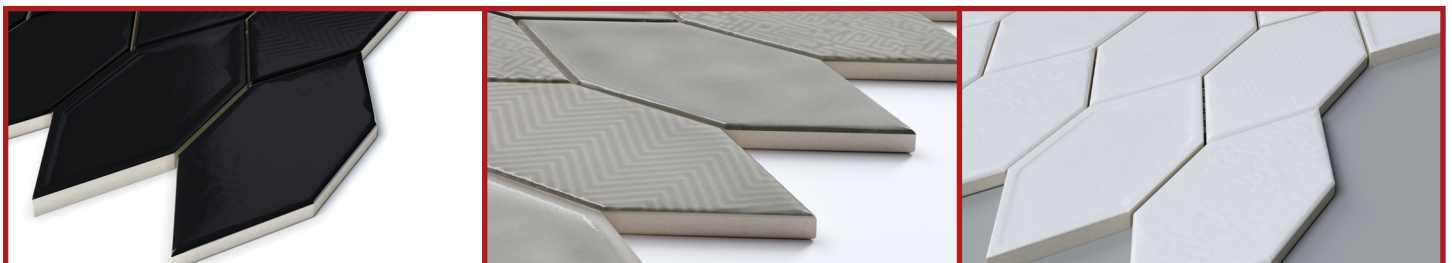

11

PICKET

CERAMIC MOSAICS

STYLE : PICKET

CATEGORY: MOSAICS

COLORS:

PRODUCT OVERVIEW

- Glossy ceramic
- 11" x 11.5" (280mm x 291mm) sheet
- Mix of patterns on pickets
- Black, light gray, taupe, white and albar
- 11 sheets/carton