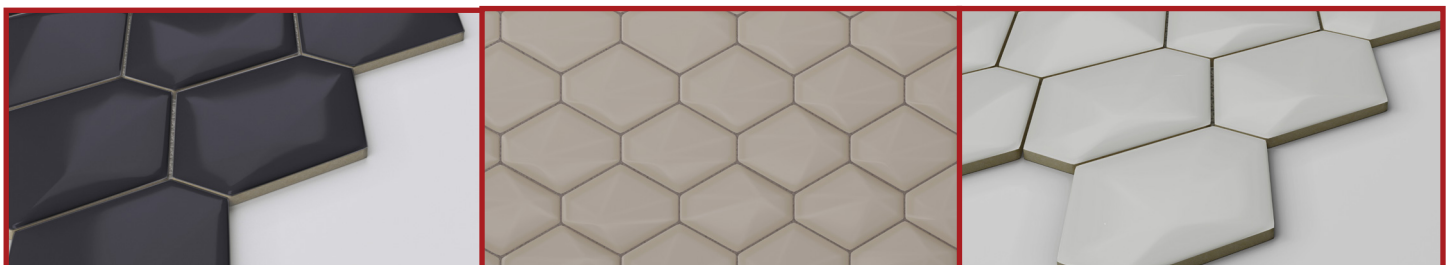

DIAMOND BACK

CERAMIC MOSAICS

STYLE : DIAMOND BACK

CATEGORY: MOSAICS

COLORS:

PRODUCT OVERVIEW

- Glossy ceramic
- 10.5" x 12.5" (264mm x 319mm) sheet
- Visualizes as a 3" x 3.5" (69mm x 89mm) 3d hexagonal
- Black, light gray, taupe, white and albar
- 11 sheets/carton