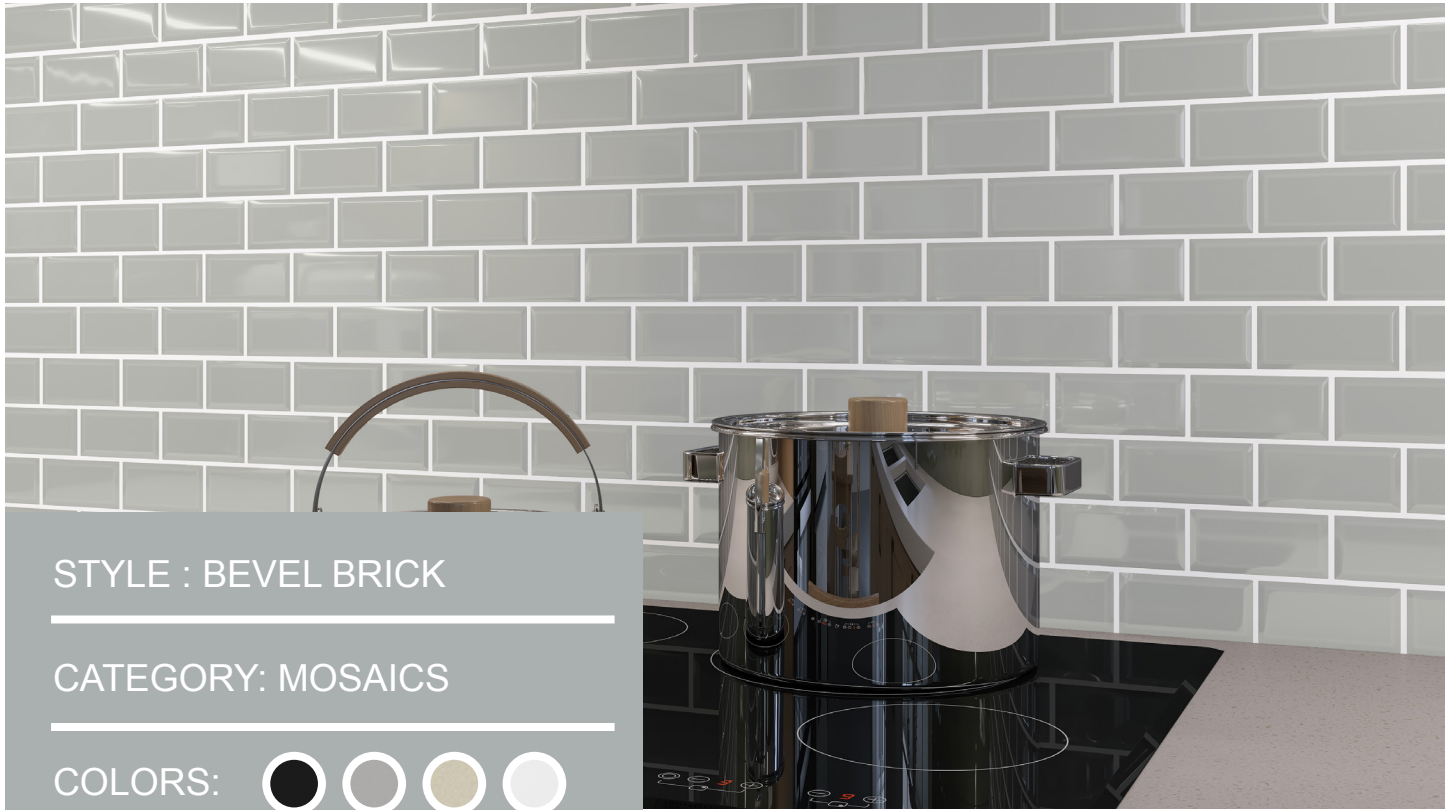

COLORS:

PRODUCT OVERVIEW

- Glossy porcelain
- 12" (307mm) x 10.5" (266mm) sheet
- Visualizes as a 2" (48mm) cube
- Black, light gray, taupe and white
- 10 sheets/carton

2

LINT TILE

BEVEL

PORCELAIN MOSAICS

STYLE : BEVEL BRICK