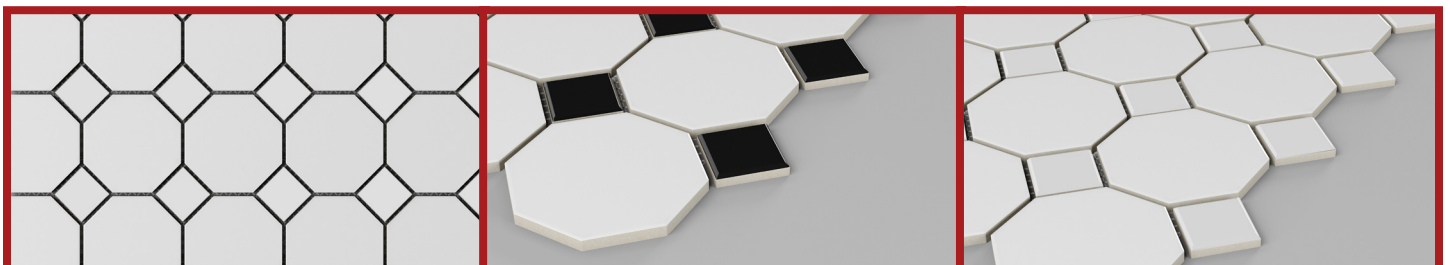

7

OCTAGON DOT

PORCELAIN MOSAICS

STYLE : OCTAGONAL

CATEGORY: MOSAICS

COLORS:

PRODUCT OVERVIEW

- Satin/Matte porcelain
- 11.5" x 11.5" (295mm x 295mm) sheet
- Octagonals alongside Dots
- White/White, White/Black
- 10 sheets/carton