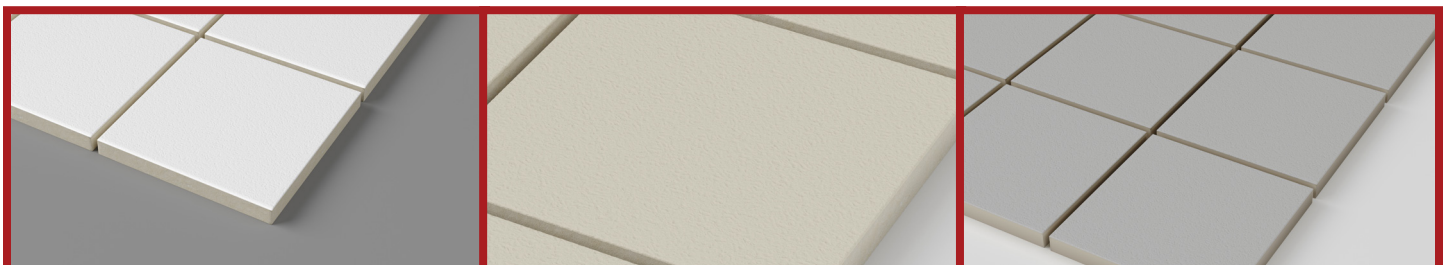

SQUARE

PORCELAIN MOSAICS

PRODUCT OVERVIEW

- Textured (Decof) porcelain
- 12" x 12" (306mm x 306mm) sheet
- Visualizes as a 2" x 2" (48mm x 48mm) square
- Black, light gray, taupe and white
- 10 sheets/carton

STYLE : SQUARE

CATEGORY: MOSAICS

COLORS:

6

LINT TILE