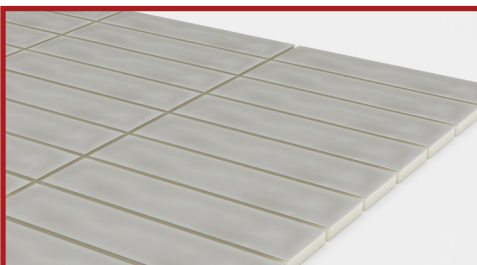

13

SOLDIER STACK

CERAMIC MOSAICS

STYLE : STACKED

CATEGORY: MOSAICS

COLORS:

PRODUCT OVERVIEW

- Glossy ceramic
- 12" x 12" (300mm x 300mm) sheet
- 1" x 4" stacked rectangles
- 11 sheets/carton
- Black, light gray, taupe, white and albar