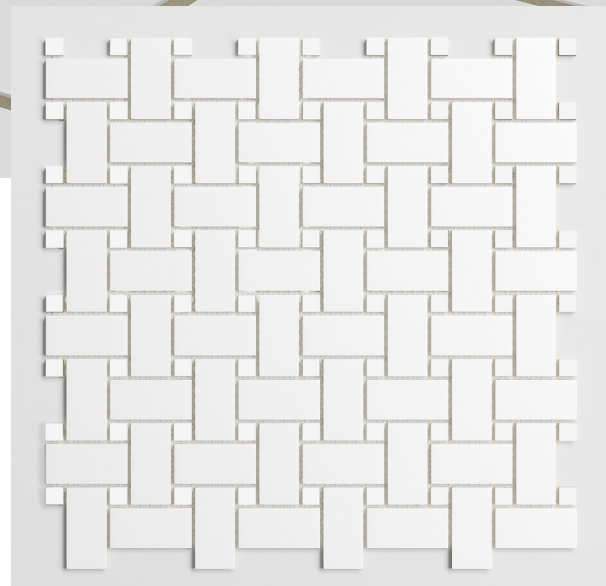

8

LINT TILE

BASKET WEAVE

PORCELAIN MOSAICS

STYLE : WEAVE

CATEGORY: MOSAICS

COLORS:

PRODUCT OVERVIEW