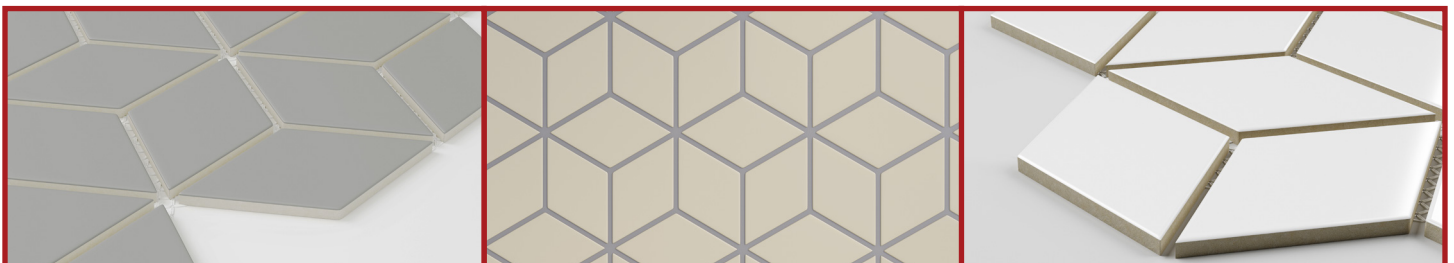

COLORS:

PRODUCT OVERVIEW

- Glossy porcelain
- 12" (307mm) x 10.5" (266mm) sheet
- Visualizes as a 2" (48mm) cube
- Black, light gray, taupe and white
- 10 sheets/carton

2

LINT TILE

BEVEL

PORCELAIN MOSAICS

STYLE : BEVEL BRICK