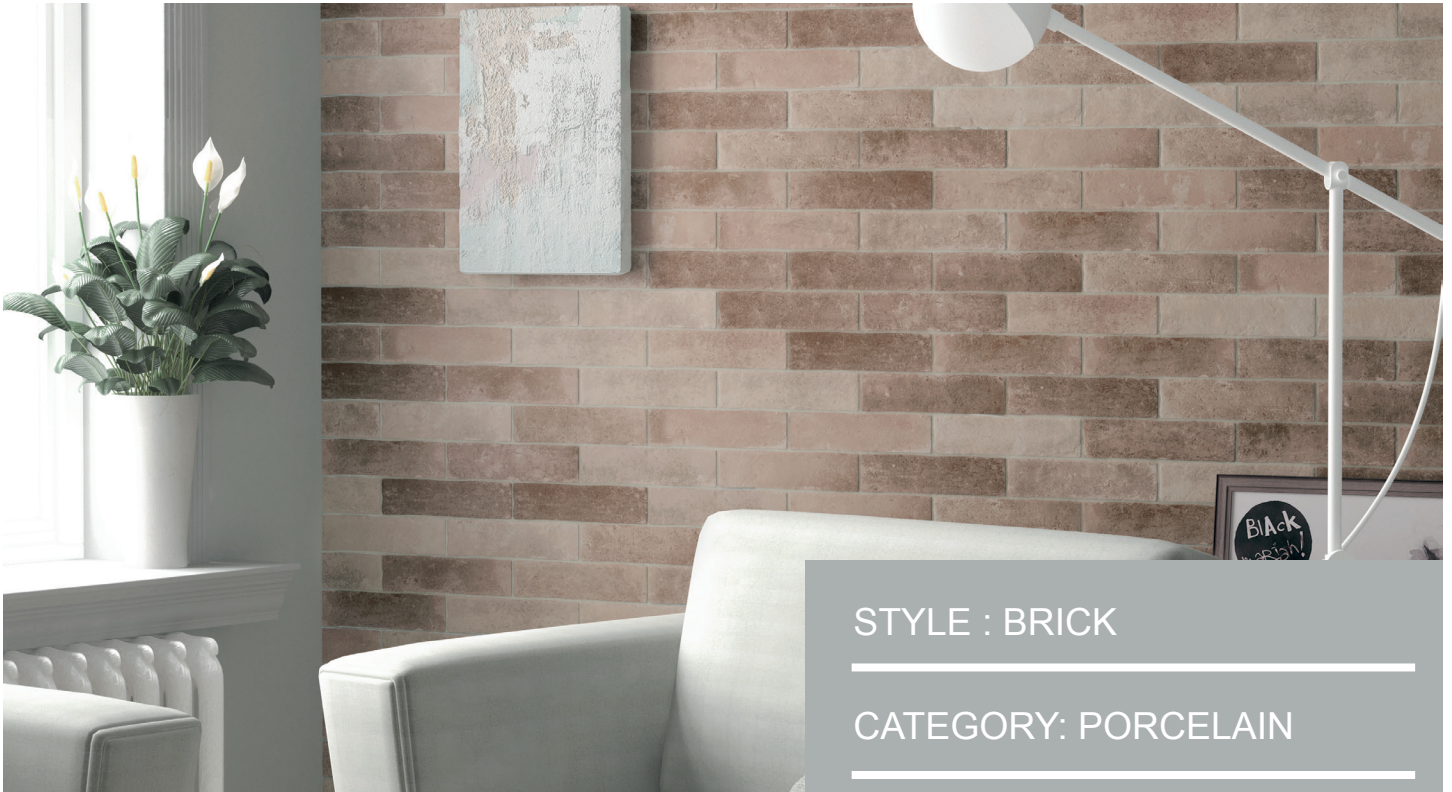

RUSTIC

PORCELAIN SUBWAY

STYLE : BRICK

CATEGORY: PORCELAIN

COLORS: 

PRODUCT OVERVIEW

- Textured porcelain
- 3" x 11" subway tile
- Visualizes as a rustic brick
- Black, grey, pearl and white

UNION SQUARE