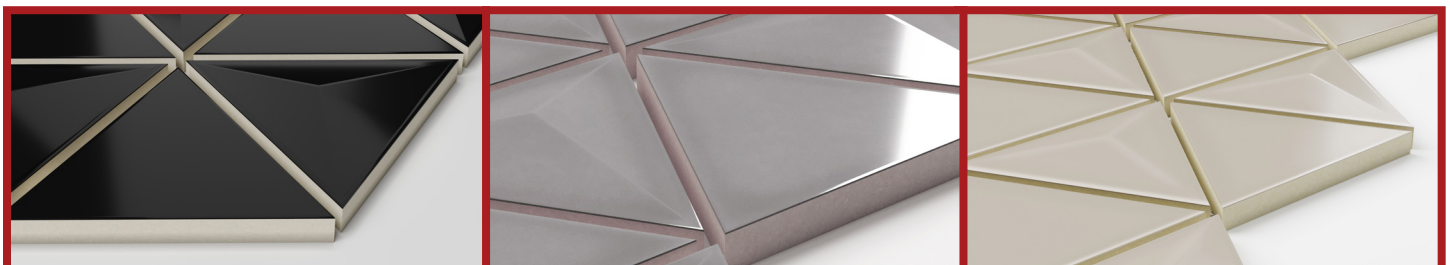

111 NOTCH LANE WENDEL, PA 15691
P: 800-245-5564 F: 724-446-9252
www.linttile.com

13