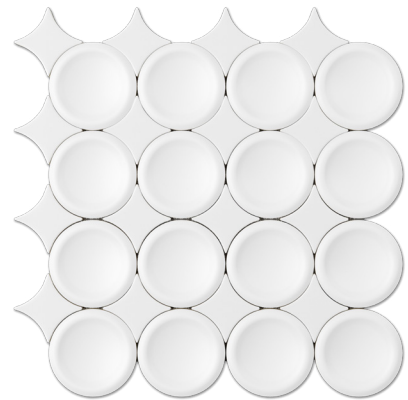

111 NOTCH LANE WENDEL, PA 15691
P: 800-245-5564 F: 724-446-9252
www.linttile.com

15