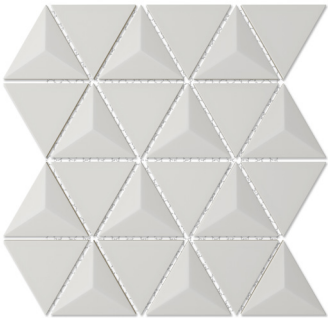

111 NOTCH LANE WENDEL, PA 15691
P: 800-245-5564 F: 724-446-9252
www.linttile.com

13