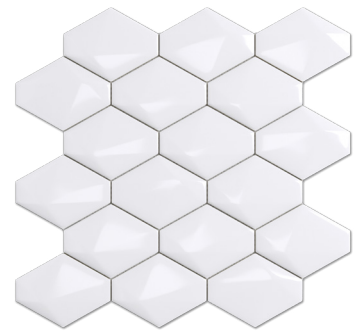

DIAMOND BACK

CERAMIC MOSAICS

STYLE : DIAMOND BACK

CATEGORY: MOSAICS

COLORS:

PRODUCT OVERVIEW

- Glossy ceramic
- 10.5" x 12.5" (264mm x 319mm) sheet
- Visualizes as a 3" x 3.5" (69mm x 89mm) 3d hexagonal
- Black, light gray, taupe, white and albar
- 11 sheets/carton