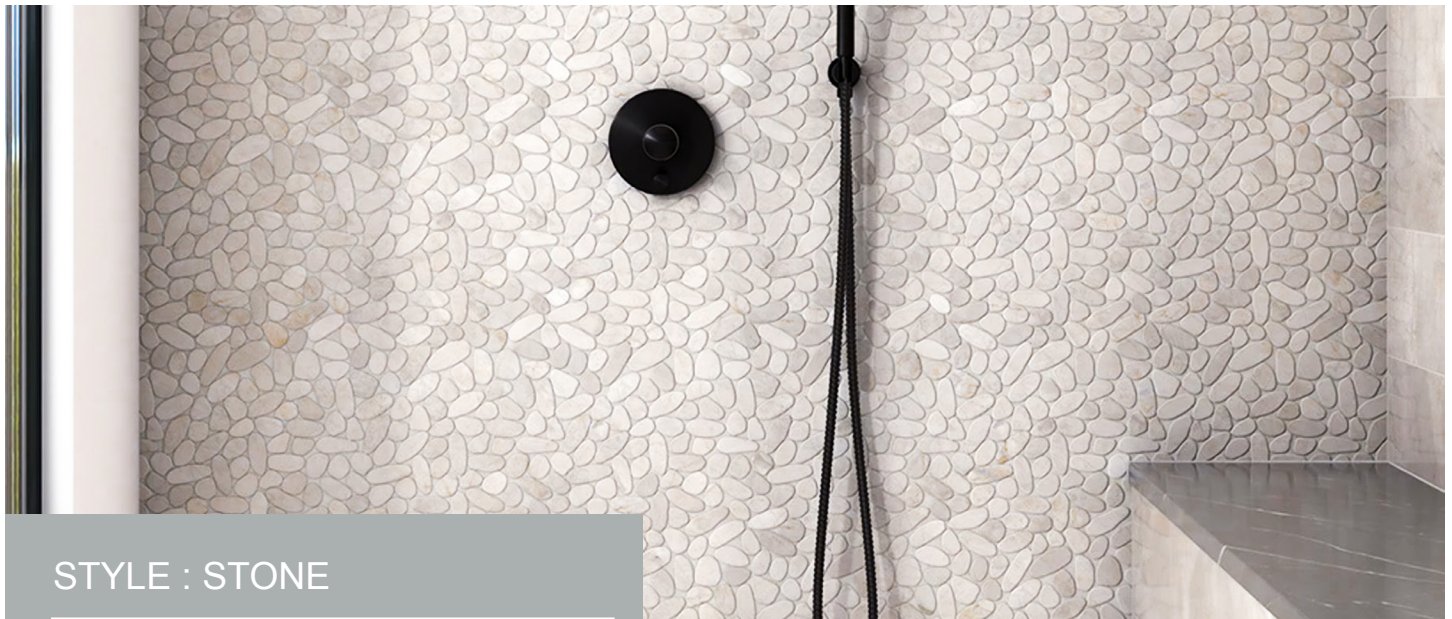

PEBBLES

STONE MOSAICS

STYLE : STONE

CATEGORY: MOSAICS

COLORS: