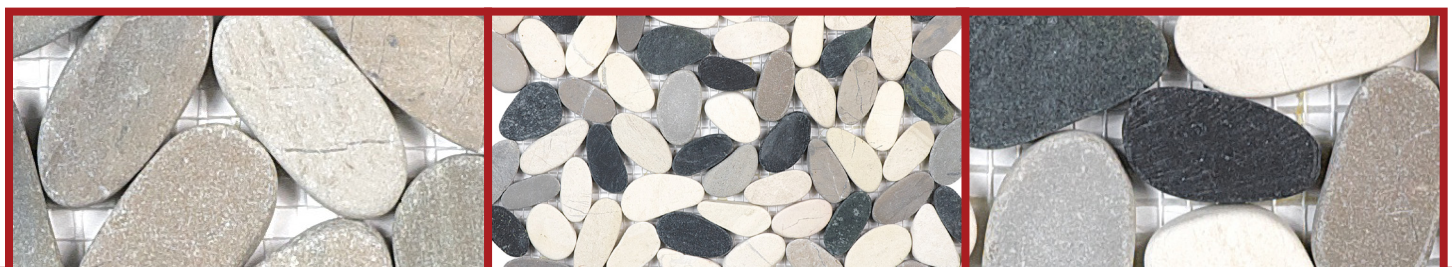

PRODUCT OVERVIEW

- 12" x 12" (304mm x 304mm) sheet
- Random flat stones - Honed
- 10 sheets/carton
- Colors- Driftwood Tan, Harmony Warm Blend, Serenity Ivory, Vitality Mica, Tranquil Cool Blend