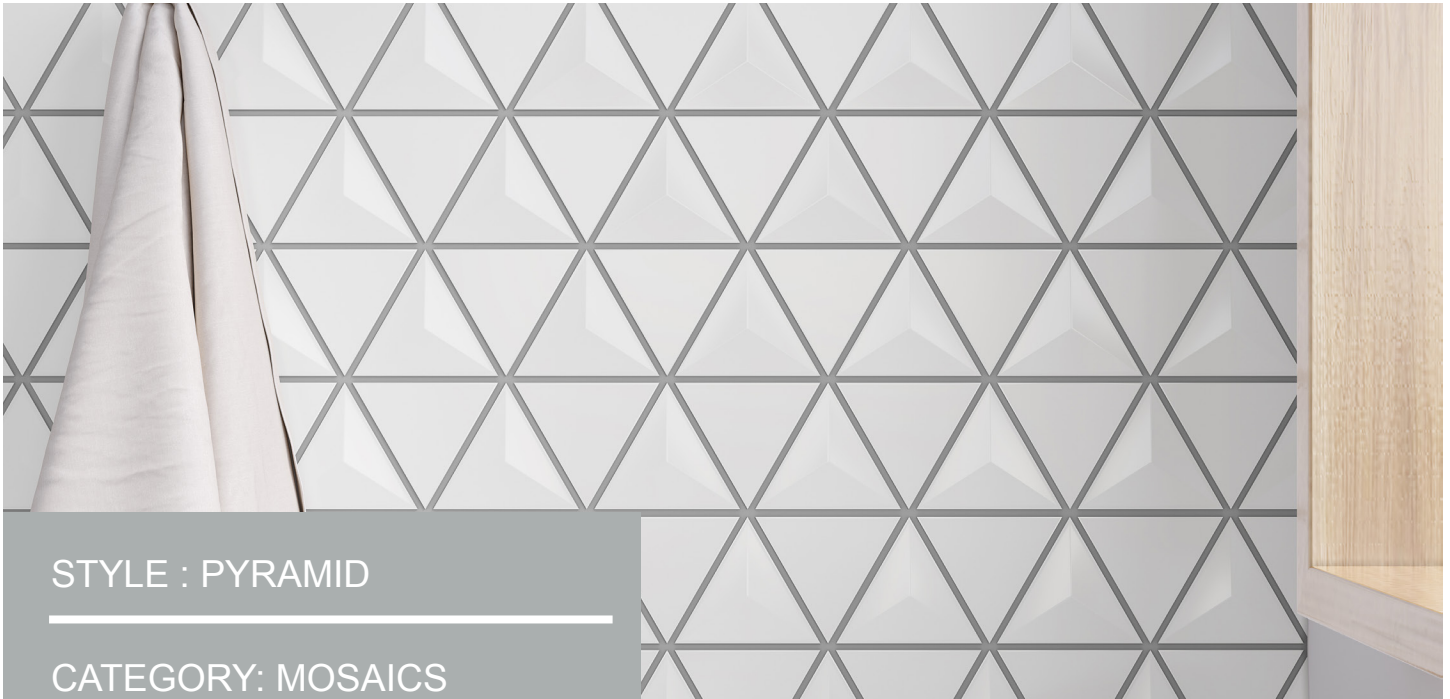

GEOMETRICA

CERAMIC MOSAICS

STYLE : PYRAMID

CATEGORY: MOSAICS

COLORS:

PRODUCT OVERVIEW

- Glossy ceramic
- 13" x 11" (328mm x 284mm) sheet
- Visualizes as a 3" x 4" pyramid/triangle combination
- Black, light gray, taupe, white and albar
- 11 sheets/carton