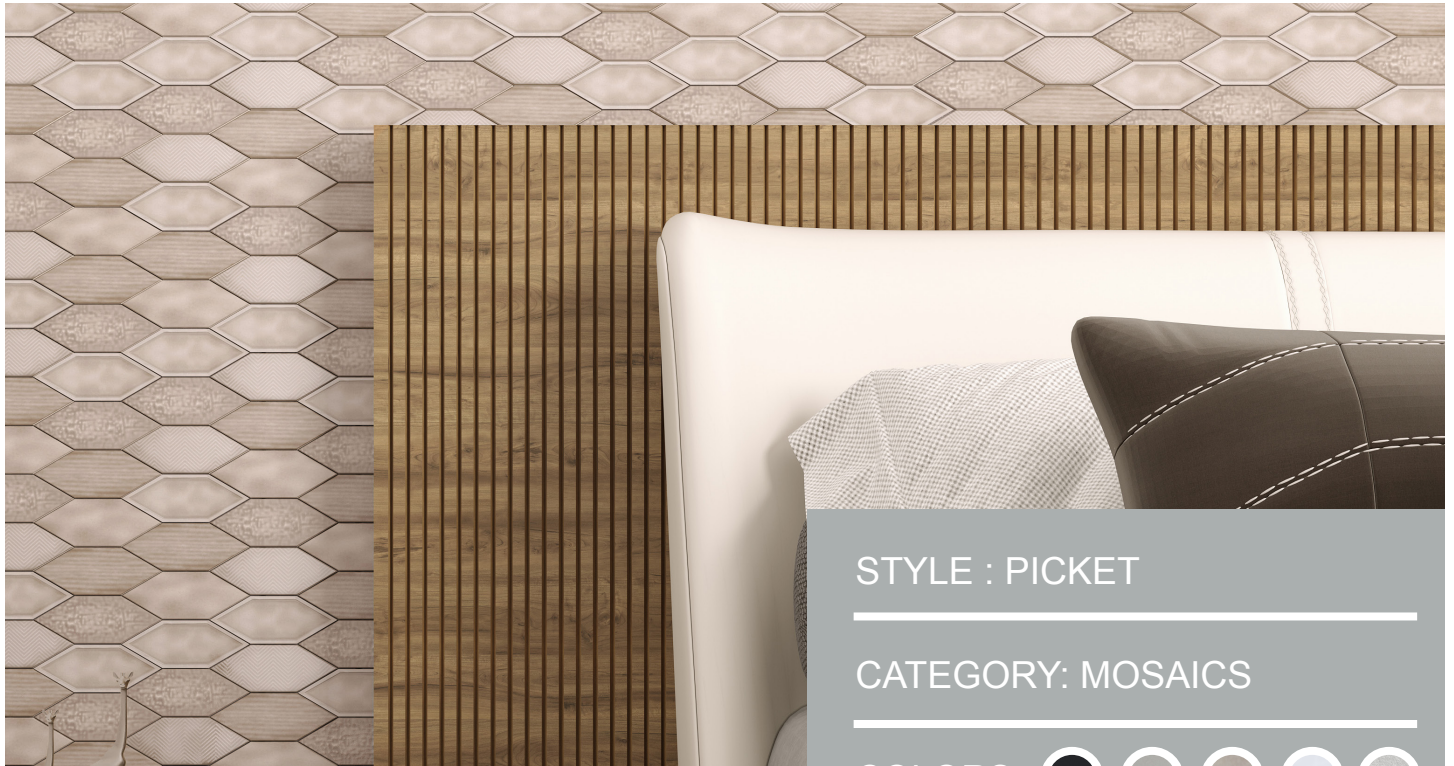

11

PICKET

CERAMIC MOSAICS

STYLE : PICKET

CATEGORY: MOSAICS

COLORS:

PRODUCT OVERVIEW

- Glossy ceramic
- 11" x 11.5" (280mm x 291mm) sheet
- Mix of patterns on pickets
- Black, light gray, taupe, white and albar
- 11 sheets/carton