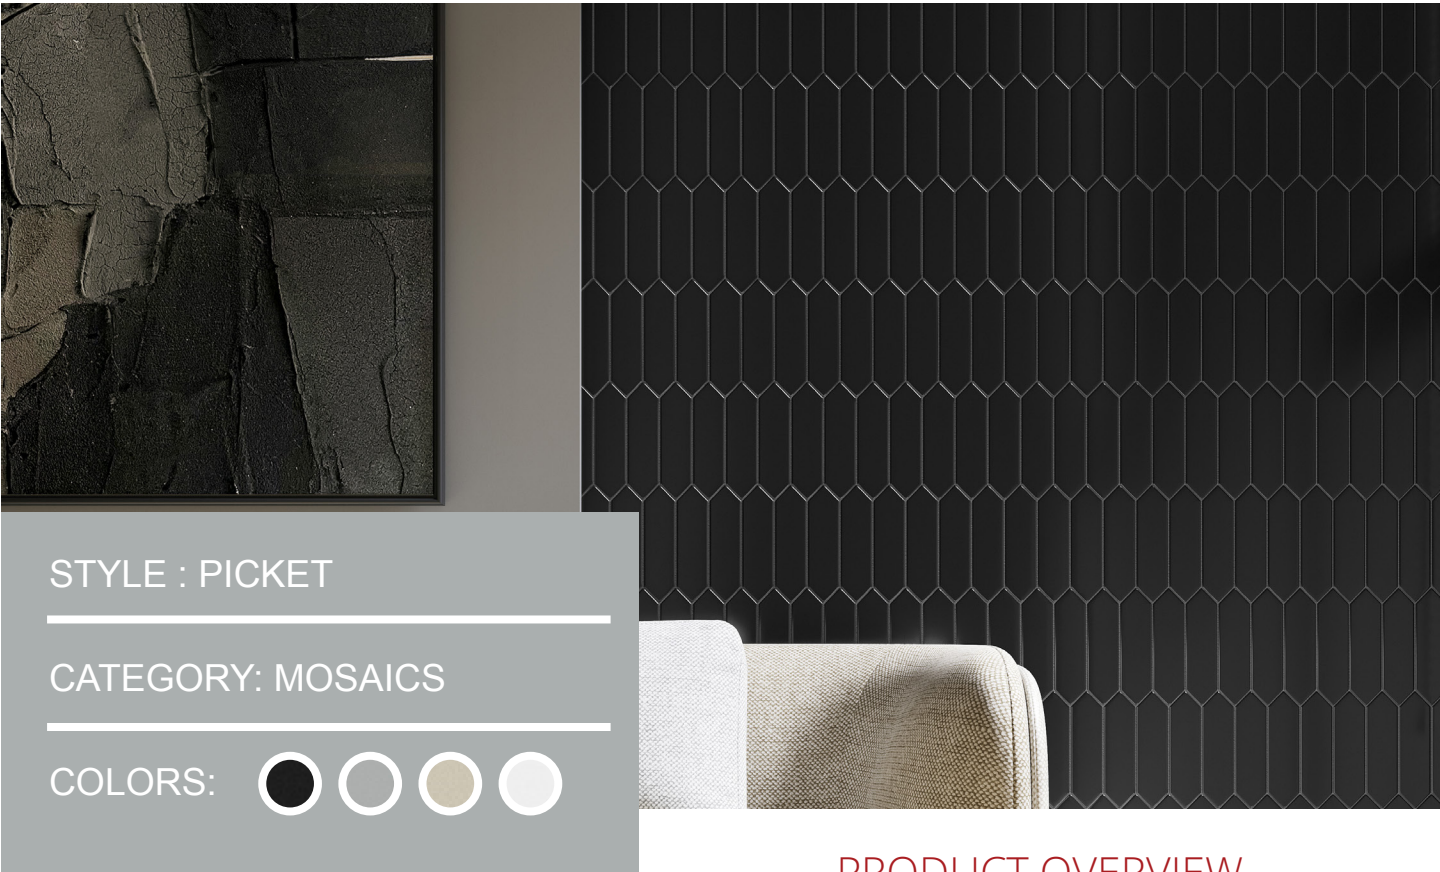

PICKET

PORCELAIN MOSAICS

STYLE : PICKET

CATEGORY: MOSAICS

COLORS:

PRODUCT OVERVIEW

- Glossy porcelain
- 10" x 11" (258mm x 275.5mm) sheet
- Visualizes as a 1.5" x 6" (40mm x 155mm) picket
- Black, light gray, taupe and white
- 10 sheets/carton