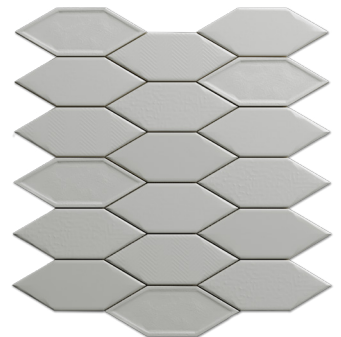

11

PICKET

CERAMIC MOSAICS

STYLE : PICKET

CATEGORY: MOSAICS

COLORS:

PRODUCT OVERVIEW

- Glossy ceramic
- 11" x 11.5" (280mm x 291mm) sheet
- Mix of patterns on pickets
- Black, light gray, taupe, white and albar
- 11 sheets/carton