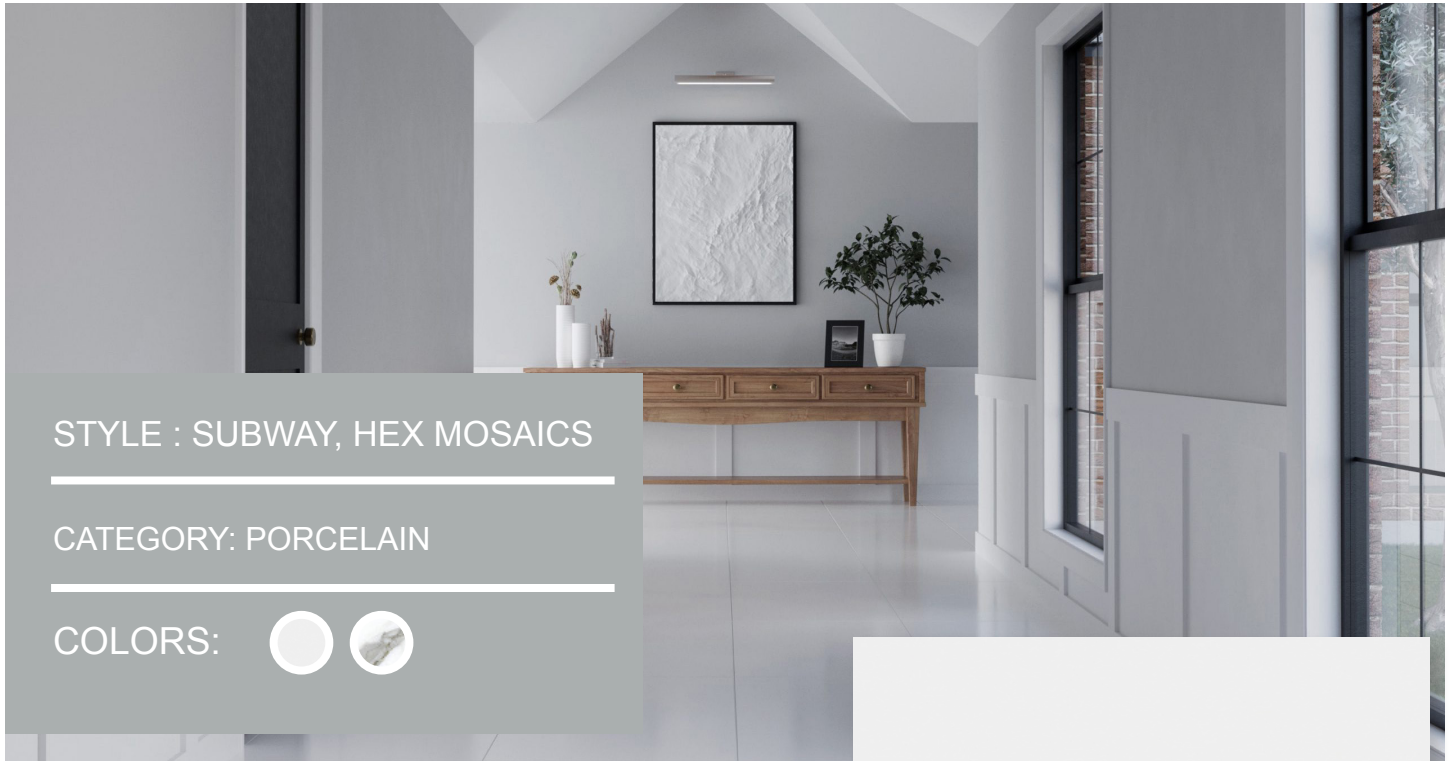

3x3 HEX OR 4x12

PREEMINENT II AND ARCTIC SYTLE

STYLE : SUBWAY, HEX MOSAICS

CATEGORY: PORCELAIN

COLORS:

PRODUCT OVERVIEW

- 4" x 12" Subway or 3" x 3" Hexagonal Mosaics
- Also available in 24" x 48" & 12" x 24" Tiles
- Colors- Preeminent II White and Arctic Style White