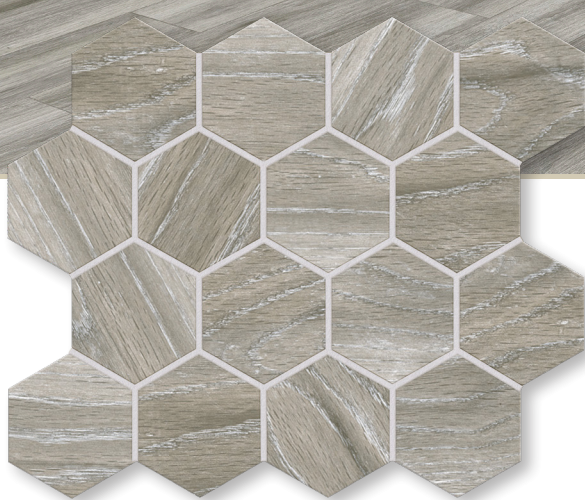

21

3x3 PACANO

3x3 PORCELAIN HEX MOSAICS

STYLE : HEXAGONAL MOSAICS

CATEGORY: PORCELAIN

COLORS:

PRODUCT OVERVIEW

- 3" x 3" Hexagonal Mosaics
- Also available in 9" x 48" Plank Tiles
- Colors- Gris, Taupe and Beige