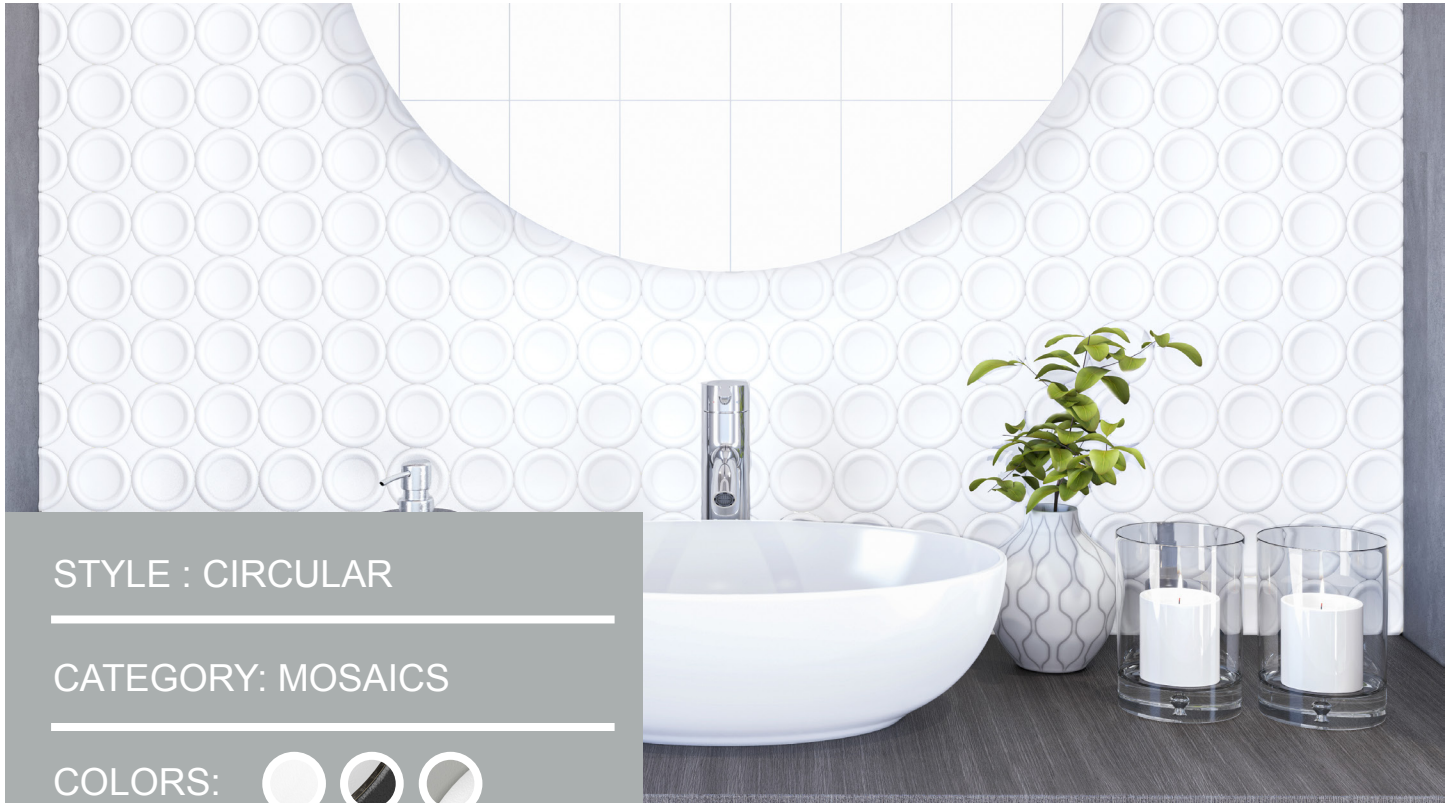

CIRCULAR

CERAMIC MOSAICS (FRONT COVER)

STYLE : CIRCULAR

CATEGORY: MOSAICS

COLORS:

PRODUCT OVERVIEW

- Satin/Matte ceramic
- 10.3" x 10.3" (262mm x 262mm) sheet
- 2.5" (63mm) concave circular shapes
- 11 sheets/carton
- Colors- white/white, white/black, white/gray