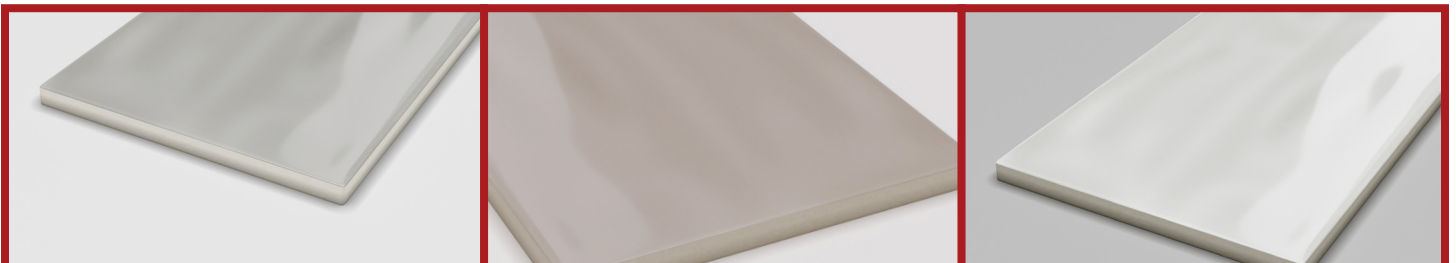

111 NOTCH LANE WENDEL, PA 15691
P: 800-245-5564 F: 724-446-9252
www.linttile.com