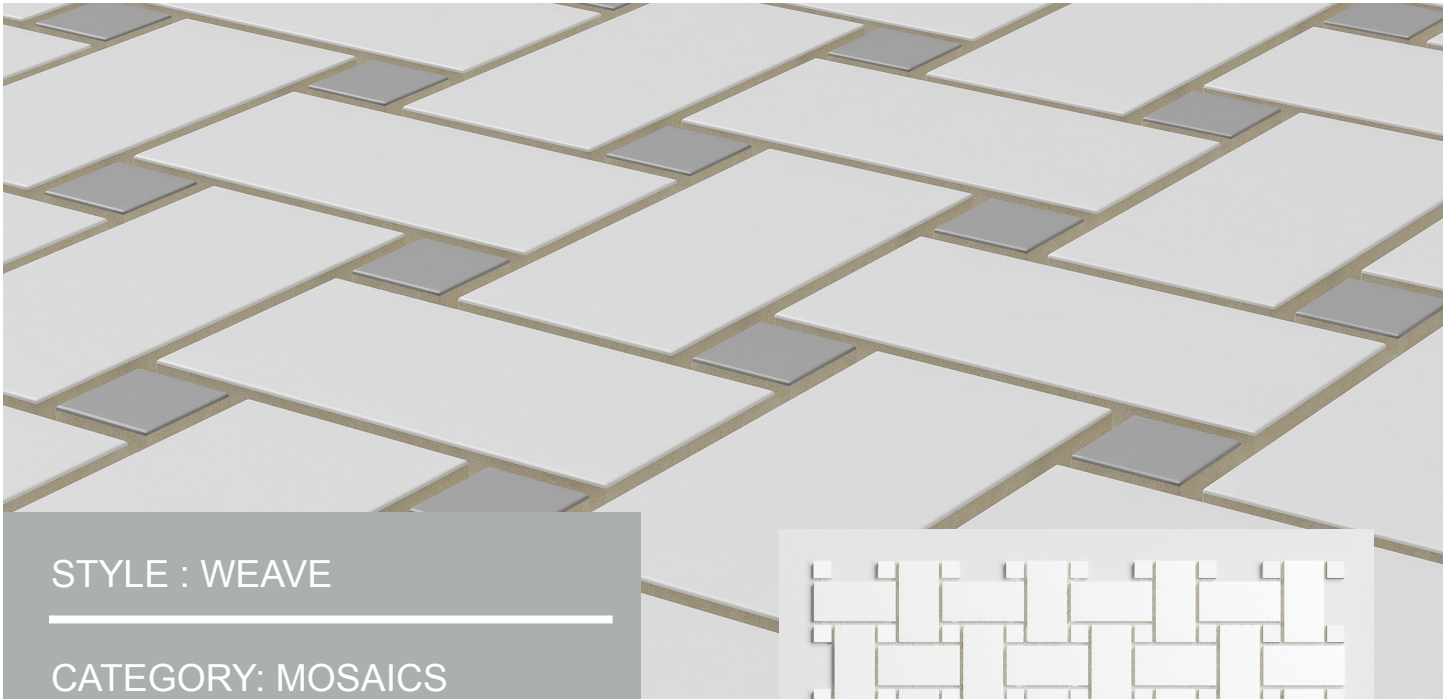

BASKET WEAVE

PORCELAIN MOSAICS

STYLE : WEAVE

CATEGORY: MOSAICS

COLORS: