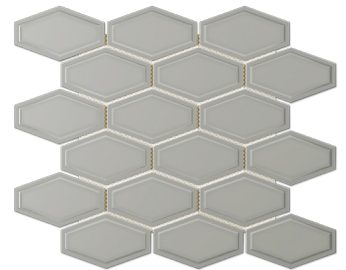

CATEGORY: MOSAICS

COLORS: 

PRODUCT OVERVIEW

- Glossy porcelain
- 12" x 11.5" (295.5mm x 291mm) sheet
- Visualizes as a 2" x 4" (45mm x 95mm) bevel brick
- Black, light gray, taupe and white
- 10 sheets/carton

- Glossy porcelain
- 10.5" x 11.5" (268mm x 294mm) sheet
- Visualizes as a 2.5" x 4" (60mm x 95mm) hexagonal
- Black, light gray, taupe and white
- 10 sheets/carton

4

LINT TILE

PICKET

PORCELAIN MOSAICS

STYLE : PICKET