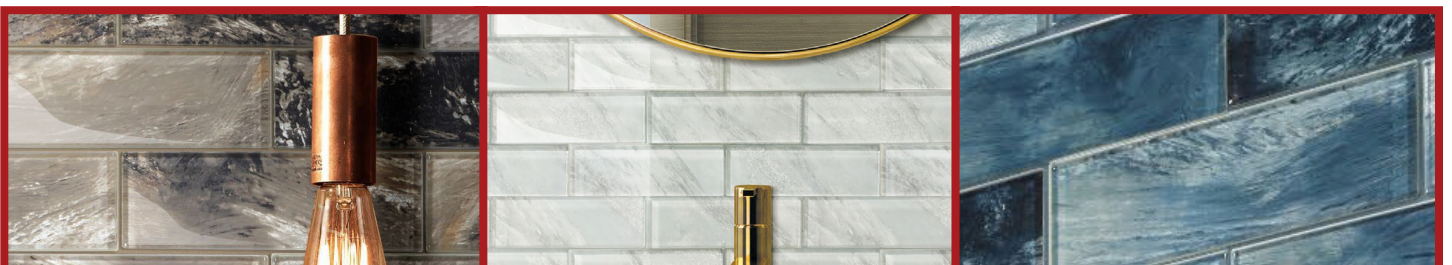

PRODUCT OVERVIEW

- 12" x 12" (304mm x 304mm) sheet
- 2" x 6" (49mm x 151mm) curved bevel
- 10 sheets/carton
- Colors- Dusk, Earth, Ice, Water