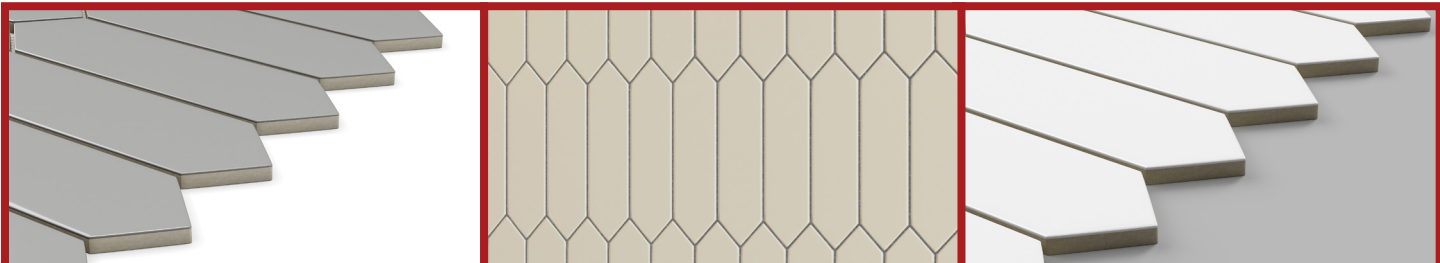

111 NOTCH LANE WENDEL, PA 15691
P: 800-245-5564 F: 724-446-9252
www.linttile.com