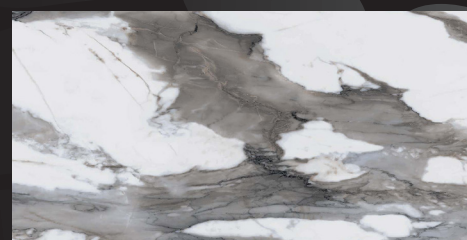

GRIS
30x60cm / 12"x24"
POLISHED

GRIS
26x29cm / 10.25"x11.75"
3"x3" HEXAGONAL MOSAIC
POLISHED

GRIS
10x30cm / 4"x12"
BULLNOSE
POLISHED

ADAGIO - GRIS