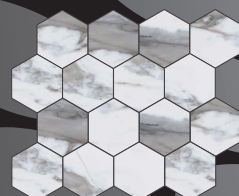

ADAGIO

60x120cm / 24"x48"
POLISHED

10x30cm / 4"x12"
BULLNOSE
POLISHED

30x60cm / 12"x24"
POLISHED

26x29cm / 10.25"x11.75"
3"x3" HEXAGONAL MOSAIC
POLISHED

SHADE
VARIATION V3

ADAGIO PACKAGING INFORMATION

SIZES AVAILABLE	PCS/CTN	SF/CTN	CTNS/PLT	SF/PLT	LBS/CTN	PEI
24" x 48"-Polished	2	15.49	35	542.15	67	4
12" x 24" - Polished	8	15.38	32	492.20	66.80	4
3" x 3" Hexagonal - MOSAIC 10.25" x 11.75" SHEET Polished- <i>All Colors</i>	10	N/A	36	N/A	35	4
4" x 12" - BULLNOSE Polished- <i>All Colors</i>	20	N/A	84	N/A	12	4

GRIS
30x60cm / 12"x24"
POLISHED

GRIS
26x29cm / 10.25"x11.75"
3"x3" HEXAGONAL MOSAIC
POLISHED

GRIS
10x30cm / 4"x12"
BULLNOSE
POLISHED

ADAGIO - GRIS