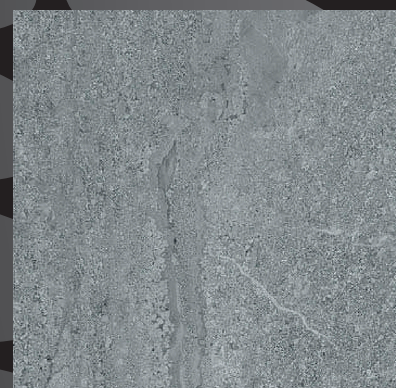

DARK GRAY
60x60cm / 24"x24"
MATTE/POLISHED