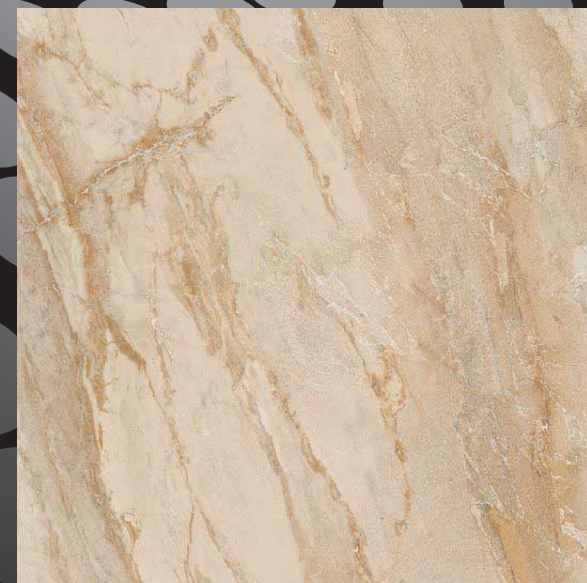

AEGEAN STONE IVORY

AEGEAN STONE LIGHT GRAY

AEGEAN STONE DARK GRAY

AEGEAN STONE LIGHT BROWN

**AEGEAN STONE**

60x60cm / 24"x24"  
MATTE/POLISHED

45x91cm / 18"x36"  
MATTE/POLISHED

10x30cm / 4"x12"  
BULLNOSE  
MATTE/POLISHED