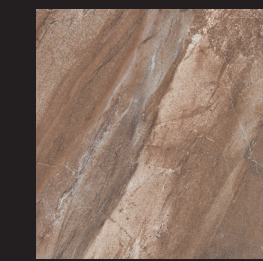

NOCE
30x30cm / 12"x12"