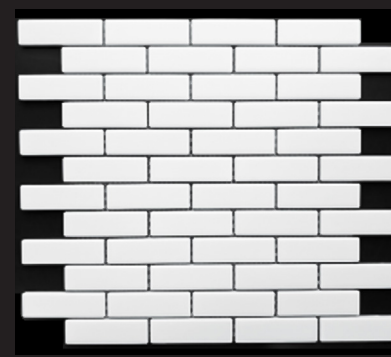

1X3 MOSAIC MATTE

11 9/16" X 11 3/4"
WHITE