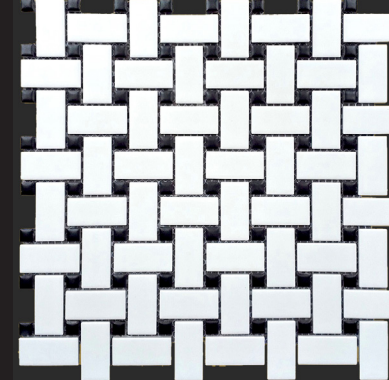

11 15/16" X 11 15/16"  
WHITE

**HALF OCTAGON MATTE**

11 15/16" X 11 15/16"  
BLACK AND WHITE

**BASKET WEAVE MATTE**

11 13/16" X 11 13/16"  
WHITE

**BASKET WEAVE MATTE**

11 13/16" X 11 13/16"  
BLACK AND WHITE

**CURVE MOSAIC MATTE**

10 1/2" X 10 1/2"  
WHITE

**CURVE MOSAIC MATTE**

10 1/2" X 10 1/2"  
BLACK AND WHITE

**1" HEXAGON MATTE**

10 1/4" X 11 13/16"  
WHITE

**2" HEXAGON MATTE**

11 3/16" X 12 3/4"  
WHITE