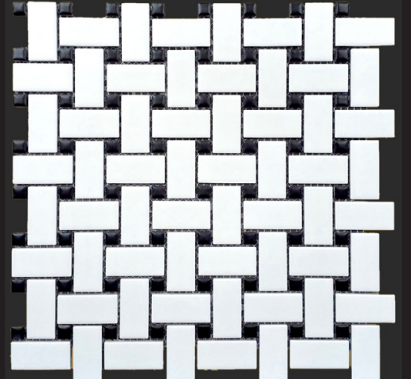

PENNY ROUND GLOSS

11 9/16" X 12 3/8"
WHITE

HALF OCTAGON MATTE

11 15/16" X 11 15/16"
WHITE

HALF OCTAGON MATTE

11 15/16" X 11 15/16"
BLACK AND WHITE

BASKET WEAVE MATTE

11 13/16" X 11 13/16"
WHITE

BASKET WEAVE MATTE

11 13/16" X 11 13/16"
BLACK AND WHITE

CURVE MOSAIC MATTE

10 1/2" X 10 1/2"
WHITE

CURVE MOSAIC MATTE

10 1/2" X 10 1/2"
BLACK AND WHITE

1" HEXAGON MATTE

10 1/4" X 11 13/16"
WHITE