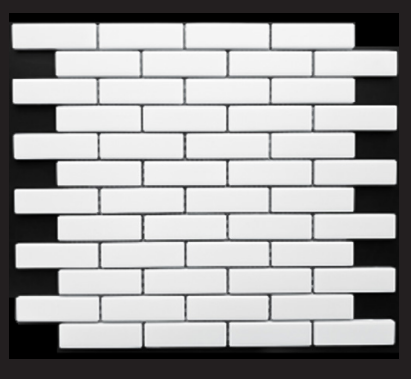

1X3 MOSAIC MATTE

11 9/16" X 11 3/4"
WHITE