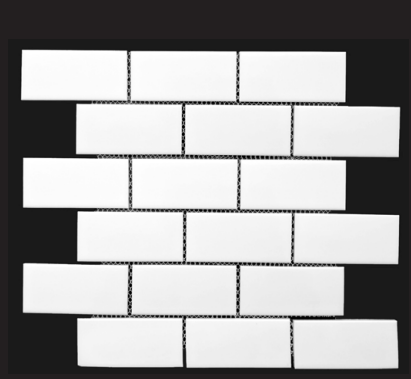

2X4 MOSAIC MATTE

11 5/8" X 11 7/16"
WHITE

2X6 MOSAIC MATTE