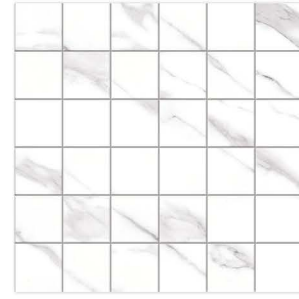

BIANCO

SPLENDORE
32.5x55cm / 13"x22"
MATTE

SPLENDORE
30x30cm / 12"x12"
MATTE

SPLENDORE
2"x2" MOSAIC
30x30cm / 12"x12" SHEET
MATTE

SPLENDORE
BULLNOSE
10x30cm / 4"x12" &
10x32.5cm / 4"x13"
MATTE

SHADE
VARIATION V2

BIANCO PACKAGING INFORMATION

SIZES AVAILABLE	PCS/CTN	LBS/CTN	SF/CTN	CTNS/PLT	SF/PLT
13" x 22" - Matte	11	61.86	21.85	48	1048.8
12" x 12" - Matte	22	65.04	23.04	34	783.02
2" x 2" - MOSAIC 11.75" x 11.75" SHEET Matte- Splendore	10	N/A	N/A	36	N/A
4" x 12" & 4" x 13" - BULLNOSE Matte- Splendore	20	12	N/A	72	N/A