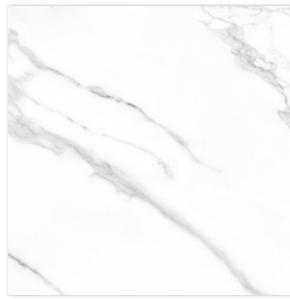

BIANCO

Ceramic Floor & Wall Tile

BIANCO SPLENDORE

BIANCO SPLENDORE

SHADE
VARIATION V2

BIANCO SPLENDORE
32.5x55cm / 13"x22"
MATTE

BIANCO

SPLENDORE
32.5x55cm / 13"x22"
MATTE

SPLENDORE
30x30cm / 12"x12"
MATTE

SPLENDORE
2"x2" MOSAIC
30x30cm / 12"x12" SHEET
MATTE

SPLENDORE
BULLNOSE
10x30cm / 4"x12" &
10x32.5cm / 4"x13"
MATTE

SHADE
VARIATION V2

BIANCO PACKAGING INFORMATION

SIZES AVAILABLE	PCS/CTN	LBS/CTN	SF/CTN	CTNS/PLT	SF/PLT
13" x 22" - Matte	11	61.86	21.85	48	1048.8
12" x 12" - Matte	22	65.04	23.04	34	783.02
2" x 2" - MOSAIC 11.75" x 11.75" SHEET Matte- Splendore	10	N/A	N/A	36	N/A
4" x 12" & 4" x 13" - BULLNOSE Matte- Splendore	20	12	N/A	72	N/A