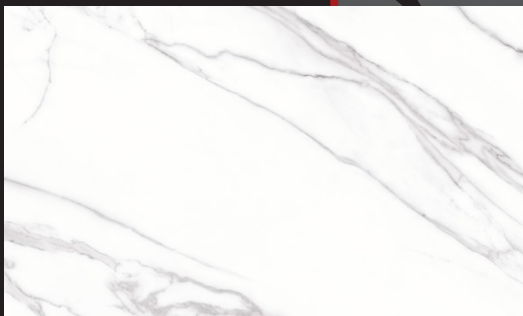

BIANCO

Ceramic Floor & Wall Tile

BIANCO SPLENDORE

BIANCO SPLENDORE

SHADE
VARIATION V2

BIANCO SPLENDORE
32.5x55cm / 13"x22"
MATTE

BIANCO

SPLENDORE
32.5x55cm / 13"x22"
MATTE

SPLENDORE
30x30cm / 12"x12"
MATTE

SPLENDORE
2"x2" MOSAIC
30x30cm / 12"x12" SHEET
MATTE

SPLENDORE
BULLNOSE
10x30cm / 4"x12" &
10x32.5cm / 4"x13"
MATTE

SHADE
VARIATION V2

BIANCO PACKAGING INFORMATION

SIZES AVAILABLE	PCS/CTN	LBS/CTN	SF/CTN	CTNS/PLT	SF/PLT
13" x 22" - Matte	11	61.86	21.85	48	1048.8
12" x 12" - Matte	22	65.04	23.04	34	783.02
2" x 2" - MOSAIC 11.75" x 11.75" SHEET Matte- Splendore	10	N/A	N/A	36	N/A
4" x 12" & 4" x 13" - BULLNOSE Matte- Splendore	20	12	N/A	72	N/A