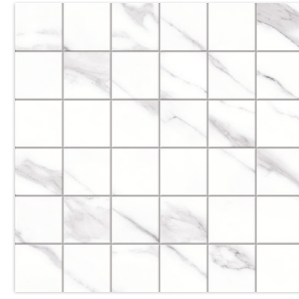

BIANCO

Ceramic Floor & Wall Tile

BIANCO SPLENDORE

BIANCO SPLENDORE

SHADE
VARIATION V2

BIANCO SPLENDORE
32.5x55cm / 13"x22"
MATTE

BIANCO

SPLENDORE
32.5x55cm / 13"x22"
MATTE

SPLENDORE
30x30cm / 12"x12"
MATTE

SPLENDORE
2"x2" MOSAIC
30x30cm / 12"x12" SHEET
MATTE

SPLENDORE
BULLNOSE
10x30cm / 4"x12" &
10x32.5cm / 4"x13"
MATTE

SHADE
VARIATION V2

BIANCO PACKAGING INFORMATION

SIZES AVAILABLE	PCS/CTN	LBS/CTN	SF/CTN	CTNS/PLT	SF/PLT
13" x 22" - Matte	11	61.86	21.85	48	1048.8
12" x 12" - Matte	22	65.04	23.04	34	783.02
2" x 2" - MOSAIC 11.75" x 11.75" SHEET Matte- Splendore	10	N/A	N/A	36	N/A
4" x 12" & 4" x 13" - BULLNOSE Matte- Splendore	20	12	N/A	72	N/A