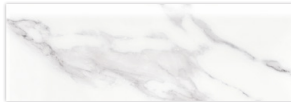

BIANCO

Ceramic Floor & Wall Tile

BIANCO SPLENDORE

BIANCO SPLENDORE

SHADE
VARIATION V2

BIANCO SPLENDORE
32.5x55cm / 13"x22"
MATTE

BIANCO

SPLENDORE
32.5x55cm / 13"x22"
MATTE

SPLENDORE
30x30cm / 12"x12"
MATTE

SPLENDORE
2"x2" MOSAIC
30x30cm / 12"x12" SHEET
MATTE

SPLENDORE
BULLNOSE
10x30cm / 4"x12" &
10x32.5cm / 4"x13"
MATTE

SHADE
VARIATION V2

BIANCO PACKAGING INFORMATION

SIZES AVAILABLE	PCS/CTN	LBS/CTN	SF/CTN	CTNS/PLT	SF/PLT
13" x 22" - Matte	11	61.86	21.85	48	1048.8
12" x 12" - Matte	22	65.04	23.04	34	783.02
2" x 2" - MOSAIC 11.75" x 11.75" SHEET Matte- Splendore	10	N/A	N/A	36	N/A
4" x 12" & 4" x 13" - BULLNOSE Matte- Splendore	20	12	N/A	72	N/A