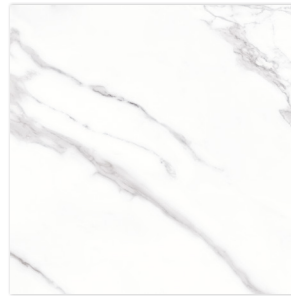

BIANCO

Ceramic Floor & Wall Tile

BIANCO SPLENDORE

BIANCO SPLENDORE

SHADE
VARIATION V2

BIANCO SPLENDORE
32.5x55cm /13"x22"
MATTE

BIANCO

SPLENDORE
32.5x55cm / 13"x22"
MATTE

SPLENDORE
30x30cm / 12"x12"
MATTE

SPLENDORE
2"x2" MOSAIC
30x30cm / 12"x12" SHEET
MATTE

SPLENDORE
BULLNOSE
10x30cm / 4"x12" &
10x32.5cm / 4"x13"
MATTE

BIANCO PACKAGING INFORMATION

SIZES AVAILABLE	PCS/CTN	LBS/CTN	SF/CTN	CTNS/PLT	SF/PLT
13" x 22" - Matte	11	61.86	21.85	48	1048.8
12" x 12" - Matte	22	65.04	23.04	34	783.02
2" x 2" - MOSAIC 11.75" x 11.75" SHEET Matte- Splendore	10	N/A	N/A	36	N/A
4" x 12" & 4" x 13" - BULLNOSE Matte- Splendore	20	12	N/A	72	N/A