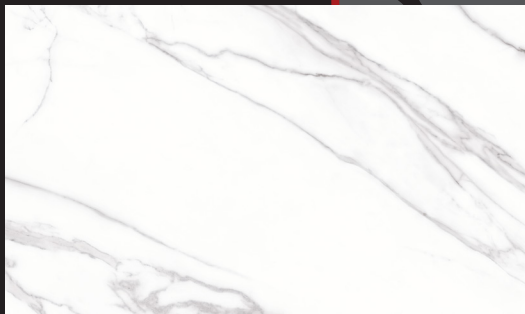

BIANCO

Ceramic Floor & Wall Tile

BIANCO SPLENDORE

BIANCO SPLENDORE

SHADE
VARIATION V2

BIANCO SPLENDORE
32.5x55cm /13"x22"
MATTE

BIANCO

SPLENDORE
32.5x55cm / 13"x22"
MATTE

SPLENDORE
30x30cm / 12"x12"
MATTE

SPLENDORE
2"x2" MOSAIC
30x30cm / 12"x12" SHEET
MATTE

SPLENDORE
BULLNOSE
10x30cm / 4"x12" &
10x32.5cm / 4"x13"
MATTE

BIANCO PACKAGING INFORMATION

SIZES AVAILABLE	PCS/CTN	LBS/CTN	SF/CTN	CTNS/PLT	SF/PLT
13" x 22" - Matte	11	61.86	21.85	48	1048.8
12" x 12" - Matte	22	65.04	23.04	34	783.02
2" x 2" - MOSAIC 11.75" x 11.75" SHEET Matte- Splendore	10	N/A	N/A	36	N/A
4" x 12" & 4" x 13" - BULLNOSE Matte- Splendore	20	12	N/A	72	N/A