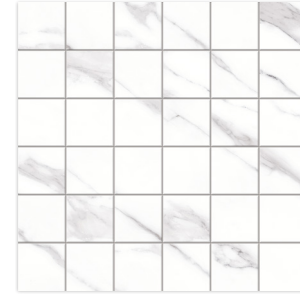

BIANCO

Ceramic Floor & Wall Tile

BIANCO SPLENDORE

BIANCO SPLENDORE

SHADE
VARIATION V2

BIANCO SPLENDORE
32.5x55cm /13"x22"
MATTE

BIANCO

SPLENDORE
32.5x55cm / 13"x22"
MATTE

SPLENDORE
30x30cm / 12"x12"
MATTE

SPLENDORE
2"x2" MOSAIC
30x30cm / 12"x12" SHEET
MATTE

SPLENDORE
BULLNOSE
10x30cm / 4"x12" &
10x32.5cm / 4"x13"
MATTE

BIANCO PACKAGING INFORMATION

SIZES AVAILABLE	PCS/CTN	LBS/CTN	SF/CTN	CTNS/PLT	SF/PLT
13" x 22" - Matte	11	61.86	21.85	48	1048.8
12" x 12" - Matte	22	65.04	23.04	34	783.02
2" x 2" - MOSAIC 11.75" x 11.75" SHEET Matte- Splendore	10	N/A	N/A	36	N/A
4" x 12" & 4" x 13" - BULLNOSE Matte- Splendore	20	12	N/A	72	N/A