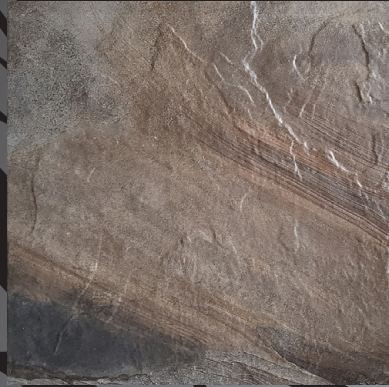

DUNGEON
45x45cm / 18"x18"