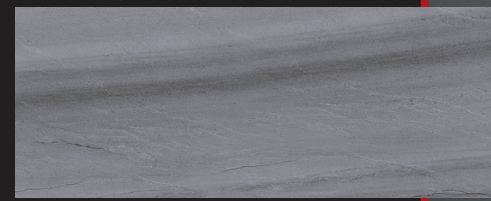

CENTURY GRIS

SHADE VARIATION V2

CENTURY GRIS
20x50cm / 8"x20"