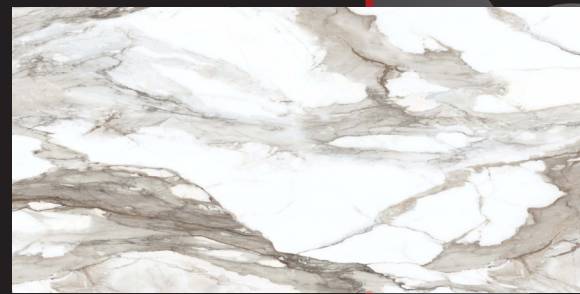

SHADE  
VARIATION V3

30x30cm / 12"x12"  
2"x2"- MOSAIC  
11 7/8" x 11 7/8" SHEET  
MATTE

26x29cm / 10.25"x11.75"  
3"x3" HEXAGONAL MOSAIC  
10.25"x11.75" SHEET  
MATTE

**CLASSICA  
GRIGIO**

CLASSICA GRIGIO  
PORCELAIN  
60x120cm / 24"x48"  
MATTE/POLISHED