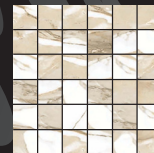

# CLASSICA

Rectified Digital Ink-Jet Porcelain

CLASSICA - GRIGIO

**CLASSICA  
CREMA**

CLASSICA CREMA  
PORCELAIN  
60x120cm / 24"x48"  
MATTE/POLISHED

10x30cm / 4"x12"  
BULLNOSE  
MATTE/POLISHED

30x60cm / 12"x24"  
MATTE/POLISHED

SHADE  
VARIATION V3

30x30cm / 12"x12"  
2"x2"- MOSAIC  
11 7/8" x 11 7/8" SHEET  
MATTE

26x29cm / 10.25"x11.75"  
3"x3" HEXAGONAL MOSAIC  
10.25"x11.75" SHEET  
MATTE

**CLASSICA  
GRIGIO**

CLASSICA GRIGIO  
PORCELAIN  
60x120cm / 24"x48"  
MATTE/POLISHED