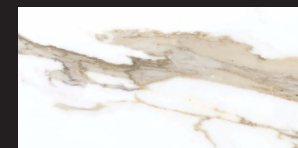

# CLASSICA

Rectified Digital Ink-Jet Porcelain

CLASSICA - GRIGIO

**CLASSICA  
CREMA**

CLASSICA CREMA  
PORCELAIN  
60x120cm / 24"x48"  
MATTE/POLISHED

10x30cm / 4"x12"  
BULLNOSE  
MATTE/POLISHED

30x60cm / 12"x24"  
MATTE/POLISHED