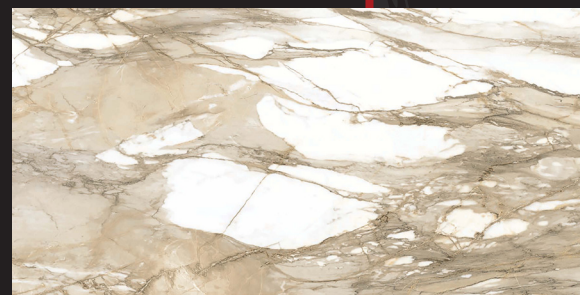

**CLASSICA
CREMA**

CLASSICA CREMA
PORCELAIN
60x120cm / 24"x48"
MATTE/POLISHED