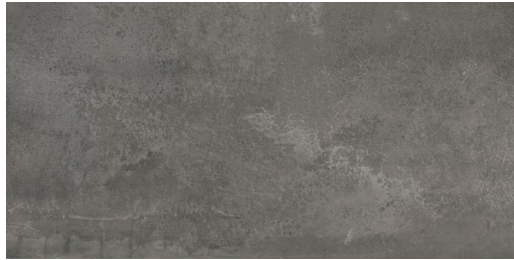

DARK GRAY
40x80cm / 16"x32"
MATTE / POLISHED

CEMENTELLO PACKAGING INFORMATION						
SIZES AVAILABLE	PCS/CTN	LBS/CTN	SF/CTN	CTNS/PLT	SF/PLT	PEI
Rectified 16" x 32" - Matte / Polished	4	70.29	13.8	34	469.2	4
2" x 2" - MOSAIC 11.75" x 11.75" SHEET Matte- All Colors	10	N/A	N/A	36	N/A	N/A
3" x 3" Hexagonal - MOSAIC 10.25" x 11.75" SHEET Matte- All Colors	10	N/A	N/A	36	N/A	N/A
4" x 16" - BULLNOSE Matte / Polished - All Colors	10	22	N/A	N/A	N/A	N/A

CEMENTELLO KEY FEATURES						
Water Absorption	Breaking Strength	Shade Variations	Mohs	Frost Resistance	Chemical Resistance	D.C.O.F. Wet
≤ 0.2%	≥ 337 lbs	V2	7	OUTDOOR	Resistant	< 0.42
*Key features apply to floor tile only.				CERTIFIED PORCELAIN TILE 0.5% or less water absorption