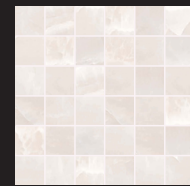

SHADE
VARIATION V3

ERA PACKAGING INFORMATION

SIZES AVAILABLE	PCS/CTN	SF/CTN	CTNS/PLT	SF/PLT	LBS/CTN	PEI
24" x 48" - Matte/Polished Matte - <i>Elegant White, Mystic Gray</i> Polished - <i>All Colors</i>	2	15.49	35	542.15	67	4
2" x 2" - MOSAIC 2" x 2" on 11 7/8" x 11 7/8" Sheet Matte - <i>Elegant White, Mystic Gray</i>	10	N/A	36	N/A	35	4
4" x 12" - BULLNOSE Matte/Polished - <i>Elegant White, Mystic Gray</i>	20	N/A	84	N/A	22	4
12" x 24"-Matte/Polished <i>Elegant White, Mystic Gray</i>	8	15.38	32	492.16	66.8	4
3" x 3" Hexagonal - MOSAIC 10.25" x 11.75" SHEET Matte- <i>Elegant White, Mystic Gray</i>	10	N/A	36	N/A	38	4

ERA

Rectified Digital Ink-Jet Porcelain

ERA - MYSTIC GRAY

221 LINT LANE IRWIN, PA 15642
P: 800-245-5564 F: 724-446-9252

www.linttile.com

SCAN ME

**ERA
ELEGANT WHITE**

ERA
ELEGANT WHITE
PORCELAIN
60x120cm / 24"x48"
MATTE/POLISHED

10x30cm / 4"x12"
BULLNOSE
MATTE/POLISHED

30x30cm / 12"x12"
2"x2" MOSAIC
MATTE

26x29cm / 10.25"x11.75"
3"x3" HEXAGONAL
MOSAIC MATTE

SHADE
VARIATION V3

30x60cm / 12"x24"
MATTE/POLISHED

**ERA
MYSTIC GRAY**

ERA
MYSTIC GRAY
PORCELAIN
60x120cm / 24"x48"
MATTE/POLISHED

10x30cm / 4"x12"
BULLNOSE
MATTE/POLISHED

30x30cm / 12"x12"
2"x2" MOSAIC
MATTE

26x29cm / 10.25"x11.75"
3"x3" HEXAGONAL
MOSAIC MATTE

SHADE
VARIATION V3

30x60cm / 12"x24"
MATTE/POLISHED

**ERA
IMPERIAL GREEN**