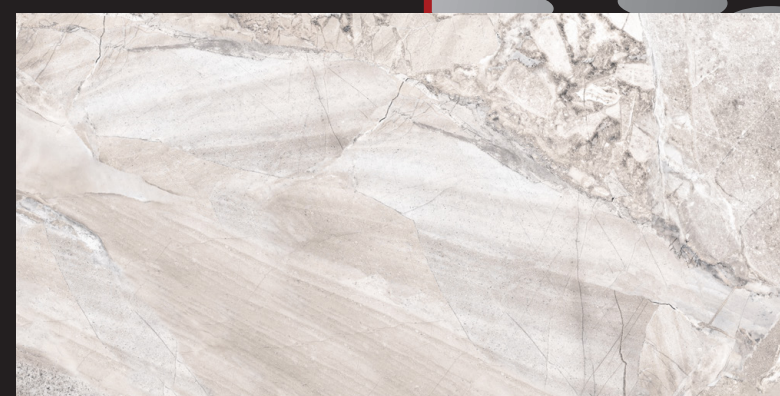

SHADE
VARIATION V3

MINERAL UMBER
26x29cm / 10.25"x11.75"
3"x3" HEXAGONAL MOSAIC
LAPPATO

FOSSILIQUE STONE
BEDROCK BEIGE

FOSSILIQUE STONE
BEDROCK BEIGE
60x120cm / 24"x48"
LAPPATO/POLISHED

BEDROCK BEIGE
30x60cm / 12"x24"
LAPPATO/POLISHED