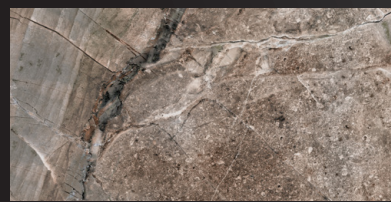

SHADE
VARIATION V3

CRYSTAL GRAY
26x29cm / 10.25"x11.75"
3"x3" HEXAGONAL MOSAIC
LAPPATO

FOSSILIQUE STONE - CRYSTAL GRAY
TRACTION ENHANCED

FOSSILIQUE STONE
MINERAL UMBER

FOSSILIQUE STONE
MINERAL UMBER
60x120cm / 24"x48"
LAPPATO/POLISHED