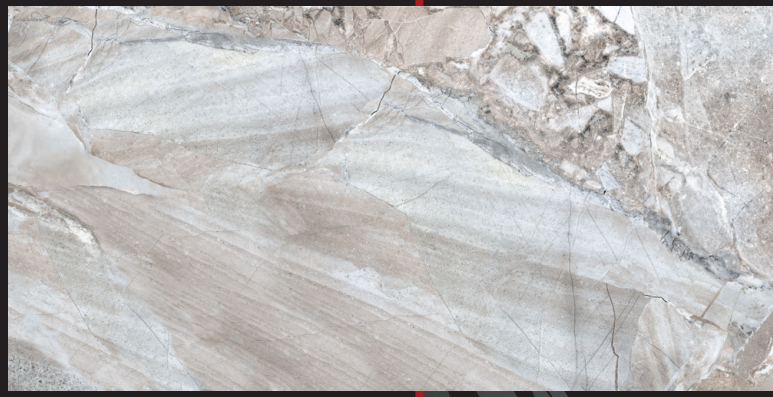

FOSSILIQUE STONE
CRYSTAL GRAY

FOSSILIQUE STONE
CRYSTAL GRAY
60x120cm / 24"x48"
LAPPATO/POLISHED