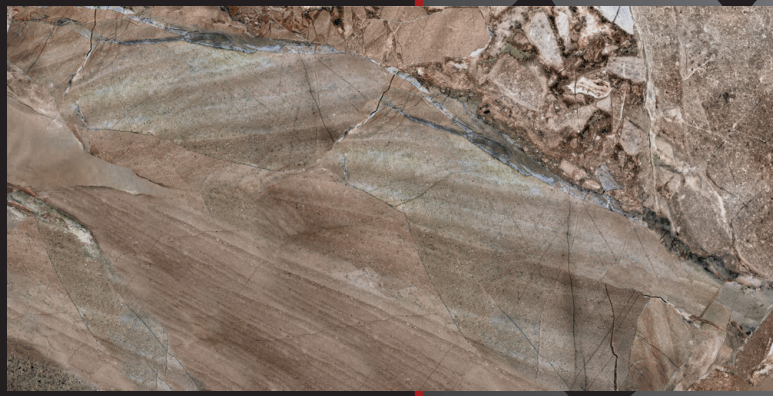

SHADE
VARIATION V3

CRYSTAL GRAY
26x29cm / 10.25"x11.75"
3"x3" HEXAGONAL MOSAIC
LAPPATO

FOSSILIQUE STONE - CRYSTAL GRAY
TRACTION ENHANCED

FOSSILIQUE STONE
MINERAL UMBER

FOSSILIQUE STONE
MINERAL UMBER
60x120cm / 24"x48"
LAPPATO/POLISHED