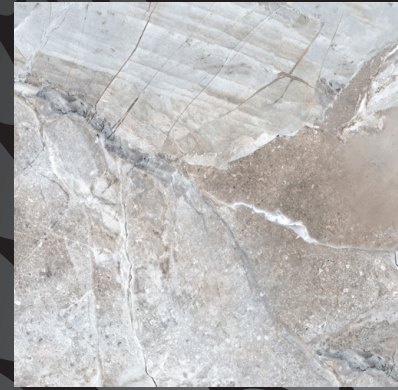

CRYSTAL GRAY
60x60cm / 24"x24"
LAPPATO/POLISHED