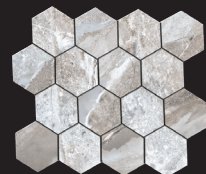

FOSSILIQUE STONE KEY FEATURES						
Water Absorption	Breaking Strength	Shade Variations	Mohs	Frost Resistance	Chemical Resistance	D.C.O.F. Wet
< 0.5%	≥ 425 lbs	V3	7 Lappato	Resistant	Class A Lappato	≥ 0.42 Lappato
*Key features apply to floor tile only.				<p>0.5% or less water absorption</p>		

CRYSTAL GRAY
30x30cm / 11.75"x11.75"
2"x2" MOSAIC
LAPPATO

CRYSTAL GRAY
10x30cm / 4"x12"
BULLNOSE
LAPPATO/POLISHED

SHADE
VARIATION V3

CRYSTAL GRAY
26x29cm / 10.25"x11.75"
3"x3" HEXAGONAL MOSAIC
LAPPATO

CRYSTAL GRAY
30x60cm / 12"x24"
LAPPATO/POLISHED