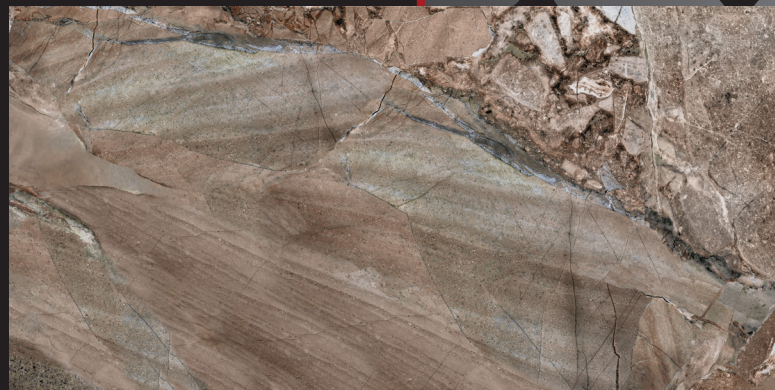

CRYSTAL GRAY
60x60cm / 24"x24"
LAPPATO/POLISHED

FOSSILIQUE STONE - CRYSTAL GRAY
TRACTION ENHANCED

FOSSILIQUE STONE
MINERAL UMBER

FOSSILIQUE STONE
MINERAL UMBER
60x120cm / 24"x48"
LAPPATO/POLISHED

MINERAL UMBER
30x30cm / 11.75"x11.75"
2"x2" MOSAIC
LAPPATO