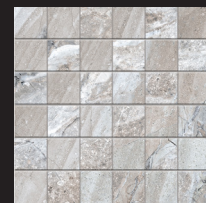

CRYSTAL GRAY
30x30cm / 11.75"x11.75"
2"x2" MOSAIC
LAPPATO

CRYSTAL GRAY
10x30cm / 4"x12"
BULLNOSE
LAPPATO/POLISHED

SHADE
VARIATION V3

CRYSTAL GRAY
26x29cm / 10.25"x11.75"
3"x3" HEXAGONAL MOSAIC
LAPPATO

CRYSTAL GRAY
30x60cm / 12"x24"
LAPPATO/POLISHED