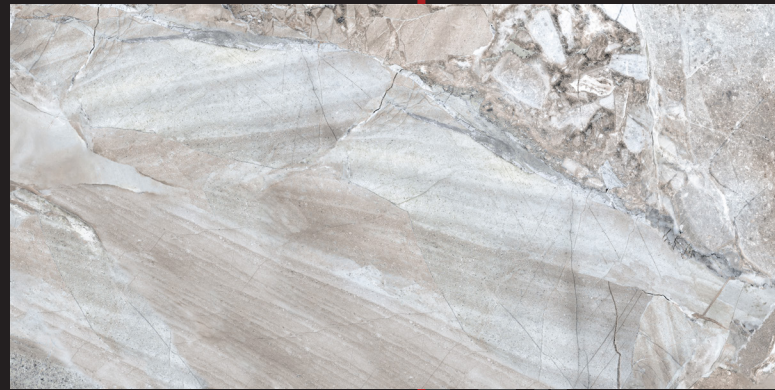

FOSSILIQUE STONE
CRYSTAL GRAY

FOSSILIQUE STONE
CRYSTAL GRAY
60x120cm / 24"x48"
LAPPATO/POLISHED