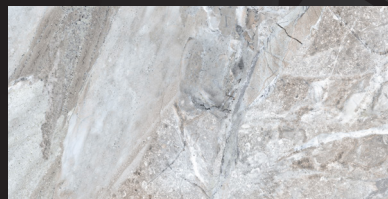

CRYSTAL GRAY
30x60cm / 12"x24"
LAPPATO/POLISHED