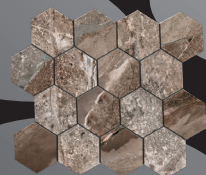

CRYSTAL GRAY
60x60cm / 24"x24"
LAPPATO/POLISHED

FOSSILIQUE STONE - CRYSTAL GRAY
TRACTION ENHANCED

FOSSILIQUE STONE
MINERAL UMBER

FOSSILIQUE STONE
MINERAL UMBER
60x120cm / 24"x48"
LAPPATO/POLISHED

MINERAL UMBER
30x30cm / 11.75"x11.75"
2"x2" MOSAIC
LAPPATO

MINERAL UMBER
10x30cm / 4"x12"
BULLNOSE
LAPPATO/POLISHED

SHADE
VARIATION V3

MINERAL UMBER
26x29cm / 10.25"x11.75"
3"x3" HEXAGONAL MOSAIC
LAPPATO

MINERAL UMBER
30x60cm / 12"x24"
LAPPATO/POLISHED

MINERAL UMBER
60x60cm / 24"x24"
LAPPATO/POLISHED