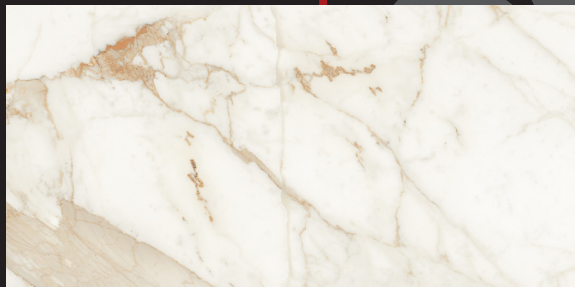

FAVOLOSA

Rectified Glazed Porcelain

FAVOLOSA CALACATTA GOLD - POLISHED

SHADE
VARIATION V3

**FAVOLOSA
CALACATTA GOLD**

FAVOLOSA
CALACATTA GOLD
30x60cm / 12"x24"
MATTE / POLISHED

FAVOLOSA

CALACATTA GOLD
30x60cm / 12"x24"
MATTE / POLISHED

CALACATTA GOLD
BULLNOSE
10x30cm / 4"x12"
MATTE / POLISHED

CALACATTA GOLD
26x29cm / 10.25"x11.75"
3"x3" HEXAGONAL MOSAIC
MATTE

CALACATTA GOLD
2"x2" MOSAIC
30x30cm / 12"x12" SHEET
MATTE

SHADE
VARIATION V3

FAVOLOSA PACKAGING INFORMATION						
SIZES AVAILABLE	PCS/CTN	LBS/CTN	SF/CTN	CTNS/PLT	SF/PLT	PEI
Rectified- 12" x 24" - Matte / Polished	5	42.25	9.68	60	580.80	4 / 3
2" x 2" - MOSAIC 11.75" x 11.75" SHEET Matte- Calacatta Gold	10	N/A	N/A	36	N/A	N/A
3" x 3" Hexagonal - MOSAIC 10.25" x 11.75" SHEET Matte- Calacatta Gold	10	N/A	N/A	36	N/A	N/A
4" x 12" - BULLNOSE Matte / Polished - Calacatta Gold	20	11	N/A	72	N/A	N/A