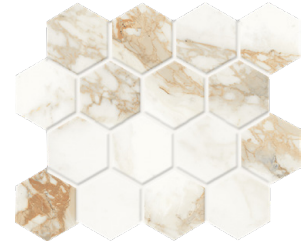

FAVOLOSA

Rectified Glazed Porcelain

FAVOLOSA CALACATTA GOLD - POLISHED

SHADE
VARIATION V3

**FAVOLOSA
CALACATTA GOLD**

FAVOLOSA
CALACATTA GOLD
30x60cm / 12"x24"
MATTE / POLISHED

FAVOLOSA

CALACATTA GOLD
30x60cm / 12"x24"
MATTE / POLISHED

CALACATTA GOLD
BULLNOSE
10x30cm / 4"x12"
MATTE / POLISHED

CALACATTA GOLD
26x29cm / 10.25"x11.75"
3"x3" HEXAGONAL MOSAIC
MATTE

CALACATTA GOLD
2"x2" MOSAIC
30x30cm / 12"x12" SHEET
MATTE

SHADE
VARIATION V3

FAVOLOSA PACKAGING INFORMATION						
SIZES AVAILABLE	PCS/CTN	LBS/CTN	SF/CTN	CTNS/PLT	SF/PLT	PEI
Rectified- 12" x 24" - Matte / Polished	5	42.25	9.68	60	580.80	4 / 3
2" x 2" - MOSAIC 11.75" x 11.75" SHEET Matte- Calacatta Gold	10	N/A	N/A	36	N/A	N/A
3" x 3" Hexagonal - MOSAIC 10.25" x 11.75" SHEET Matte- Calacatta Gold	10	N/A	N/A	36	N/A	N/A
4" x 12" - BULLNOSE Matte / Polished - Calacatta Gold	20	11	N/A	72	N/A	N/A