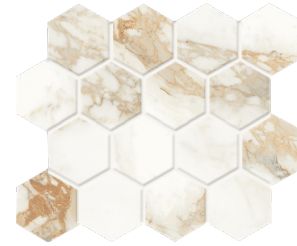

FAVOLOSA

Rectified Glazed Porcelain

FAVOLOSA CALACATTA GOLD - POLISHED

SHADE
VARIATION V3

**FAVOLOSA
CALACATTA GOLD**

FAVOLOSA
CALACATTA GOLD
30x60cm /12"x24"
MATTE / POLISHED

FAVOLOSA

CALACATTA GOLD
30x60cm / 12"x24"
MATTE / POLISHED

CALACATTA GOLD
BULLNOSE
10x30cm / 4"x12"
MATTE / POLISHED

CALACATTA GOLD
26x29cm / 10.25"x11.75"
3"x3" HEXAGONAL MOSAIC
MATTE

CALACATTA GOLD
2"x2" MOSAIC
30x30cm / 12"x12" SHEET
MATTE

SHADE
VARIATION V3

FAVOLOSA PACKAGING INFORMATION

SIZES AVAILABLE	PCS/CTN	LBS/CTN	SF/CTN	CTNS/PLT	SF/PLT	PEI
Rectified- 12" x 24" - Matte / Polished	5	42.25	9.68	60	580.80	4 / 3
2" x 2" - MOSAIC 11.75" x 11.75" SHEET Matte- Calacatta Gold	10	N/A	N/A	36	N/A	N/A
3" x 3" Hexagonal - MOSAIC 10.25" x 11.75" SHEET Matte- Calacatta Gold	10	N/A	N/A	36	N/A	N/A
4" x 12" - BULLNOSE Matte / Polished - Calacatta Gold	20	11	N/A	72	N/A	N/A