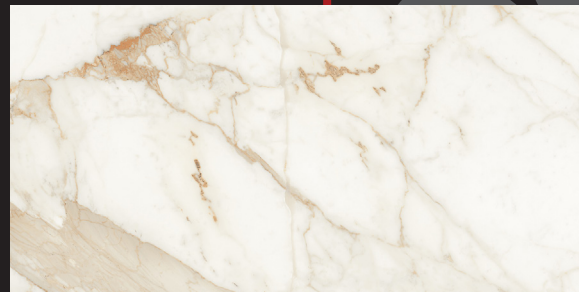

FAVOLOSA

Rectified Glazed Porcelain

FAVOLOSA CALACATTA GOLD - POLISHED

SHADE
VARIATION V3

**FAVOLOSA
CALACATTA GOLD**

FAVOLOSA
CALACATTA GOLD
30x60cm /12"x24"
MATTE / POLISHED

FAVOLOSA

CALACATTA GOLD
30x60cm / 12"x24"
MATTE / POLISHED

CALACATTA GOLD
BULLNOSE
10x30cm / 4"x12"
MATTE / POLISHED

CALACATTA GOLD
26x29cm / 10.25"x11.75"
3"x3" HEXAGONAL MOSAIC
MATTE

CALACATTA GOLD
2"x2" MOSAIC
30x30cm / 12"x12" SHEET
MATTE

SHADE
VARIATION V3

FAVOLOSA PACKAGING INFORMATION