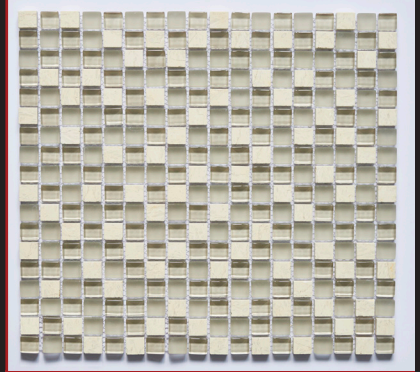

GLASS AND STONE BLEND

5/8" x 5/8" Mosaic
11 7/8" x 11 7/8" Sheet
Caramel

GLASS AND STONE BLEND

5/8" x Random Linear Mosaic
11 7/8" x 11 7/8" Sheet
Caramel

GLASS AND STONE BLEND

5/8" x Random Linear Mosaic
11 7/8" x 11 7/8" Sheet
Midnight

GLASS AND STONE BLEND

5/8" x Random Linear Mosaic
11 7/8" x 11 7/8" Sheet
Marine

GLASS AND STONE BLEND

5/8" x Random Linear Mosaic
11 7/8" x 11 7/8" Sheet
Creme

GLASS AND STONE BLEND

5/8" x 5/8" Mosaic
11 7/8" x 11 7/8" Sheet
Coffee

GLASS AND STONE BLEND

5/8" x 5/8" Mosaic
11 7/8" x 11 7/8" Sheet
Ivory

GLASS AND STONE BLEND

5/8" x 5/8" Mosaic
11 7/8" x 11 7/8" Sheet
Breeze

GLASS AND STONE BLEND

5/8" x 5/8" Mosaic
11 7/8" x 11 7/8" Sheet
Iceland