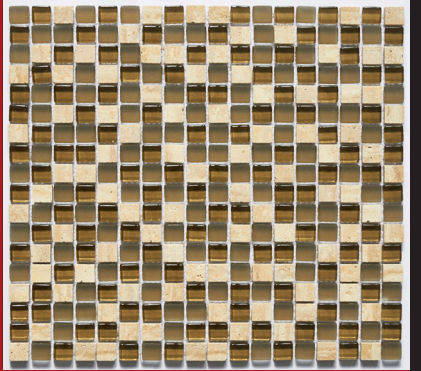

5/8" x 5/8" Mosaic
11 7/8" x 11 7/8" Sheet
Walnut

GLASS AND STONE BLEND