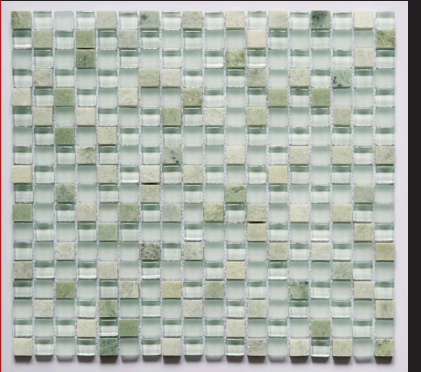

GLASS AND STONE BLEND

5/8" x 5/8" Mosaic
11 7/8" x 11 7/8" Sheet
Caramel

GLASS AND STONE BLEND

5/8" x Random Linear Mosaic
11 7/8" x 11 7/8" Sheet
Caramel

GLASS AND STONE BLEND

5/8" x Random Linear Mosaic
11 7/8" x 11 7/8" Sheet
Midnight

GLASS AND STONE BLEND

5/8" x Random Linear Mosaic
11 7/8" x 11 7/8" Sheet
Marine

GLASS AND STONE BLEND

5/8" x Random Linear Mosaic
11 7/8" x 11 7/8" Sheet
Creme

GLASS AND STONE BLEND

5/8" x 5/8" Mosaic
11 7/8" x 11 7/8" Sheet
Coffee

GLASS AND STONE BLEND

5/8" x 5/8" Mosaic
11 7/8" x 11 7/8" Sheet
Ivory

GLASS AND STONE BLEND

5/8" x 5/8" Mosaic
11 7/8" x 11 7/8" Sheet
Breeze

GLASS AND STONE BLEND

5/8" x 5/8" Mosaic
11 7/8" x 11 7/8" Sheet
Iceland