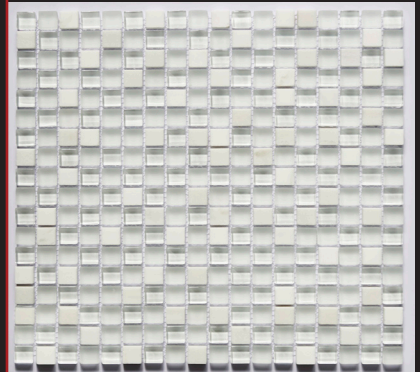

GLASS AND STONE BLEND

5/8" x Random Linear Mosaic
11 7/8" x 11 7/8" Sheet
Marine

GLASS AND STONE BLEND

5/8" x Random Linear Mosaic
11 7/8" x 11 7/8" Sheet
Creme

GLASS AND STONE BLEND

5/8" x 5/8" Mosaic
11 7/8" x 11 7/8" Sheet
Coffee

GLASS AND STONE BLEND

5/8" x 5/8" Mosaic
11 7/8" x 11 7/8" Sheet
Ivory

GLASS AND STONE BLEND

5/8" x 5/8" Mosaic
11 7/8" x 11 7/8" Sheet
Breeze

GLASS AND STONE BLEND

5/8" x 5/8" Mosaic
11 7/8" x 11 7/8" Sheet
Iceland

GLASS AND STONE BLEND

5/8" x Random Linear Mosaic
11 7/8" x 11 7/8" Sheet
Iceland

GLASS AND STONE BLEND

5/8" x Random Linear Mosaic
11 7/8" x 11 7/8" Sheet
Breeze

GLASS AND STONE BLEND

5/8" x Random Linear Mosaic
11 7/8" x 11 7/8" Sheet
Ivory