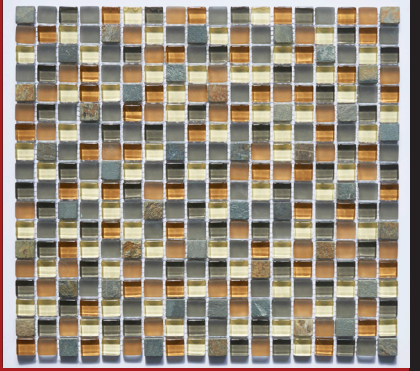

GLASS AND STONE BLEND

5/8" x Random Linear Mosaic
11 7/8" x 11 7/8" Sheet
Coffee

GLASS AND STONE BLEND

5/8" x 5/8" Mosaic
11 7/8" x 11 7/8" Sheet
Ebony

GLASS AND STONE BLEND

5/8" x 5/8" Mosaic
11 7/8" x 11 7/8" Sheet
Cabernet

GLASS AND STONE BLEND

5/8" x 5/8" Mosaic
11 7/8" x 11 7/8" Sheet
Walnut

GLASS AND STONE BLEND

5/8" x 5/8" Mosaic
11 7/8" x 11 7/8" Sheet
Honey

GLASS AND STONE BLEND

5/8" x Random Linear Mosaic
11 7/8" x 11 7/8" Sheet
Honey