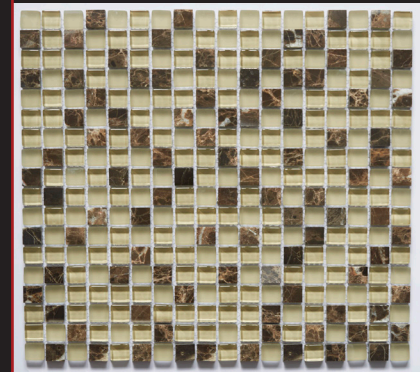

GLASS AND STONE BLEND

5/8" x 5/8" Mosaic
11 7/8" x 11 7/8" Sheet
Caramel

GLASS AND STONE BLEND

5/8" x Random Linear Mosaic
11 7/8" x 11 7/8" Sheet
Caramel

GLASS AND STONE BLEND

5/8" x Random Linear Mosaic
11 7/8" x 11 7/8" Sheet
Midnight

GLASS AND STONE BLEND

5/8" x Random Linear Mosaic
11 7/8" x 11 7/8" Sheet
Marine

GLASS AND STONE BLEND

5/8" x Random Linear Mosaic
11 7/8" x 11 7/8" Sheet
Creme

GLASS AND STONE BLEND

5/8" x 5/8" Mosaic
11 7/8" x 11 7/8" Sheet
Coffee

GLASS AND STONE BLEND

5/8" x 5/8" Mosaic
11 7/8" x 11 7/8" Sheet
Ivory

GLASS AND STONE BLEND

5/8" x 5/8" Mosaic
11 7/8" x 11 7/8" Sheet
Breeze

GLASS AND STONE BLEND

5/8" x 5/8" Mosaic
11 7/8" x 11 7/8" Sheet
Iceland