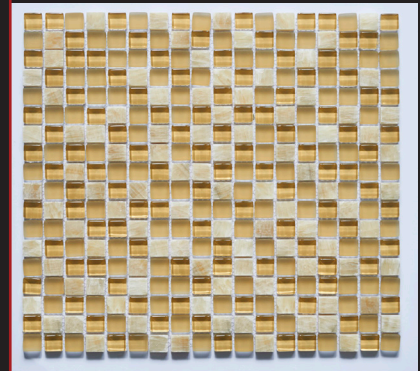

5/8" x 5/8" Mosaic
11 7/8" x 11 7/8" Sheet
Honey

GLASS AND STONE BLEND