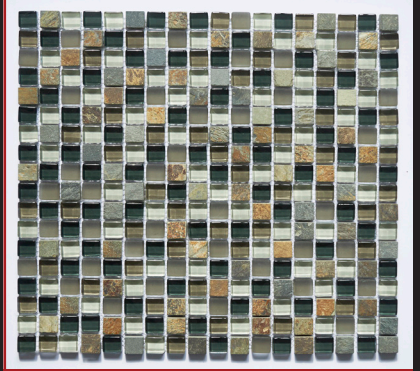

5/8" x 5/8" Mosaic
11 7/8" x 11 7/8" Sheet
Marine

GLASS AND STONE BLEND