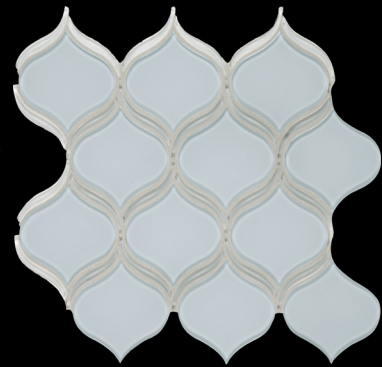

GLASS MOSAICS

GLASS ARABESQUE
MOSAIC
30x30cm / 12"x12"

GLASS PETALS MOSAIC
30x30cm / 12"x12"

GLASS RANDOM MOSAIC
30x30cm / 12"x12"

GLASS MOSAICS PACKAGING INFORMATION

SIZES AVAILABLE	PCS/CTN	LBS/CTN	SF/PLT	CTNS/PLT
12" x 12" - MOSAIC Random on 11 7/8" x 11 7/8" Sheet <i>All Colors</i>	10	34-38	N/A	36

**GLASS MOSAICS
ARABESQUE**

GLASS ARABESQUE - MIST
30x30cm / 12"x12"

**GLASS MOSAICS
ARABESQUE**

GLASS ARABESQUE - SKYLIGHT
30x30cm / 12"x12"

**GLASS MOSAICS
RANDOM STRIPS**

GLASS RANDOM STRIPS
SHADES OF GREY
30x30cm / 12"x12"

**GLASS MOSAICS
RANDOM STRIPS**

GLASS RANDOM STRIPS
NATURAL
30x30cm / 12"x12"

**GLASS MOSAICS
RANDOM STRIPS**

GLASS RANDOM STRIPS
MINERAL BLEND
30x30cm / 12"x12"

**GLASS MOSAICS
PETALS**

GLASS PETALS - ICE
30x30cm / 12"x12"

GLASS PETALS - SAND
30x30cm / 12"x12"

**GLASS MOSAICS
PETALS**

GLASS PETALS - EARTH
30x30cm / 12"x12"

ARABESQUE GLASS MOSAICS - ICE