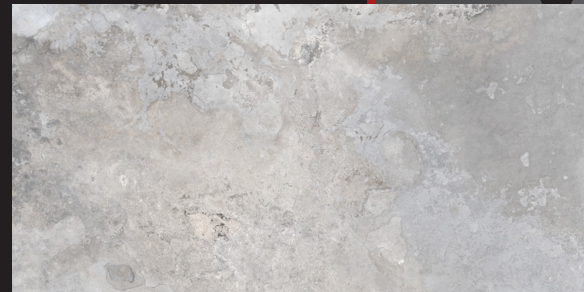

MAGMA
10x30cm / 4"x12"
BULLNOSE
MATTE

MAGMA
30x60cm / 12"x24"
MATTE

MAGMA
30x30cm / 11.75"x11.75"
2"x2" MOSAIC
MATTE

SHADE
VARIATION V4

MAGMA
26x29cm / 10.25"x11.75"
3"x3" HEXAGONAL MOSAIC
MATTE

**HEKLA
THUNDER**