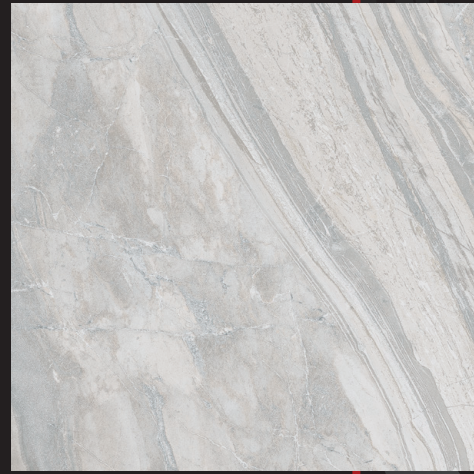

IRWIN GREY

IRWIN GREY
33x33cm / 13"x13"