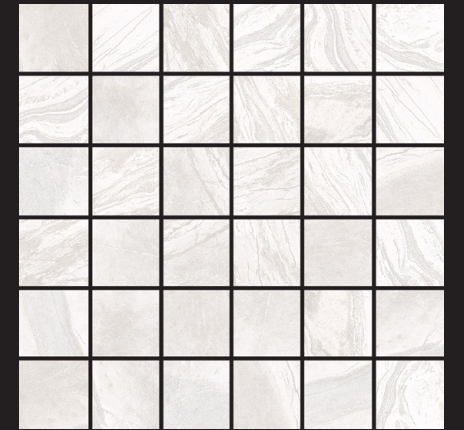

IRWIN

33x33cm / 13"x13"

41x25cm / 16"x10"

30x30cm / 12"x12"
MOSAIC

8x33cm / 3"x13"
BULLNOSE

8x25cm / 3"x10"
BULLNOSE

SHADE
VARIATION V2

IRWIN PACKAGING INFORMATION

SHADE
VARIATION V2

GREY
2"x2" MOSAIC
30x30cm / 12"x12"

GREY
BULLNOSE
8x33cm / 3"x13"

GREY
BULLNOSE - GLOSSY
8x25cm / 3"x10"

IRWIN ICE

IRWIN ICE
33x33cm / 13"x13"

ICE
WALL - GLOSSY
41x25cm / 16"x10"

SHADE
VARIATION V2

ICE
2"x2" MOSAIC
30x30cm / 12"x12"

ICE
BULLNOSE
8x33cm / 3"x13"

ICE
BULLNOSE - GLOSSY
8x25cm / 3"x10"

IRWIN - ICE

IRWIN - GREY