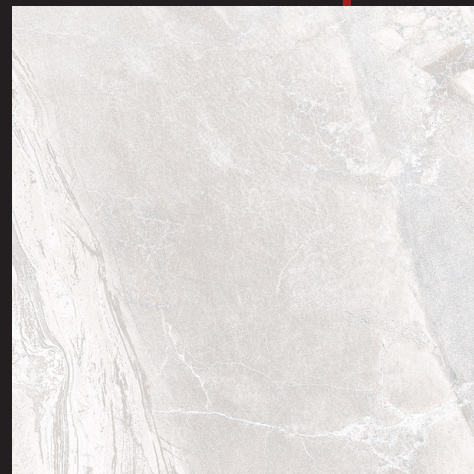

SHADE
VARIATION V2

GREY
2"x2" MOSAIC
30x30cm / 12"x12"

GREY
BULLNOSE
8x33cm / 3"x13"

GREY
BULLNOSE - GLOSSY
8x25cm / 3"x10"

IRWIN ICE

IRWIN ICE
33x33cm / 13"x13"

ICE
WALL - GLOSSY
41x25cm / 16"x10"

SHADE
VARIATION V2

ICE
2"x2" MOSAIC
30x30cm / 12"x12"

ICE
BULLNOSE
8x33cm / 3"x13"

ICE
BULLNOSE - GLOSSY
8x25cm / 3"x10"

IRWIN - ICE

IRWIN - GREY