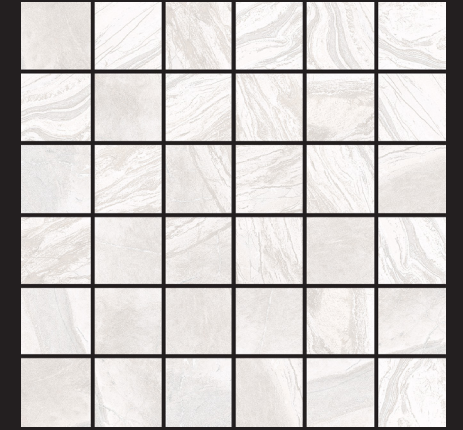

# IRWIN

33x33cm / 13"x13"

41x25cm / 16"x10"

30x30cm / 12"x12"  
MOSAIC

8x33cm / 3"x13"  
BULLNOSE

8x25cm / 3"x10"  
BULLNOSE

SHADE  
VARIATION V2

# IRWIN

Digital Ink-Jet Porcelain and Ceramic

IRWIN - GREY

**IRWIN GREY**

IRWIN GREY  
33x33cm / 13"x13"

GREY  
WALL - GLOSSY  
41x25cm / 16"x10"

SHADE  
VARIATION V2

GREY  
2"x2" MOSAIC  
30x30cm / 12"x12"

GREY  
BULLNOSE  
8x33cm / 3"x13"

GREY  
BULLNOSE - GLOSSY  
8x25cm / 3"x10"

**IRWIN ICE**

IRWIN ICE  
33x33cm / 13"x13"

ICE  
WALL - GLOSSY  
41x25cm / 16"x10"

SHADE  
VARIATION V2

ICE  
2"x2" MOSAIC  
30x30cm / 12"x12"

ICE  
BULLNOSE  
8x33cm / 3"x13"

ICE  
BULLNOSE - GLOSSY  
8x25cm / 3"x10"

IRWIN - ICE

IRWIN - GREY