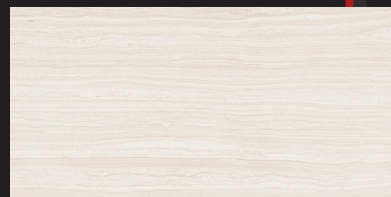

LEA STONE
WHITE

WHITE
30x60cm / 12"x24"
MATTE/POLISHED