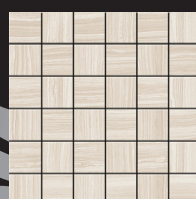

WHITE
60x60cm / 24"x24"
MATTE/POLISHED

WHITE
30x30cm / 11.75"x11.75"
2"x2" MOSAIC
MATTE

WHITE
10x30cm / 4"x12"
MATTE/POLISHED

LEA STONE
BEIGE

BEIGE
30x60cm / 12"x24"
MATTE/POLISHED

BEIGE
60x60cm / 24"x24"
MATTE/POLISHED

BEIGE
30x30cm / 11.75"x11.75"
2"x2" MOSAIC
MATTE

BEIGE
10x30cm / 4"x12"
MATTE/POLISHED

LEA STONE
SILVER

SILVER
30x60cm / 12"x24"
MATTE/POLISHED

SILVER
60x60cm / 24"x24"
MATTE/POLISHED

SILVER
30x30cm / 11.75"x11.75"
2"x2" MOSAIC
MATTE