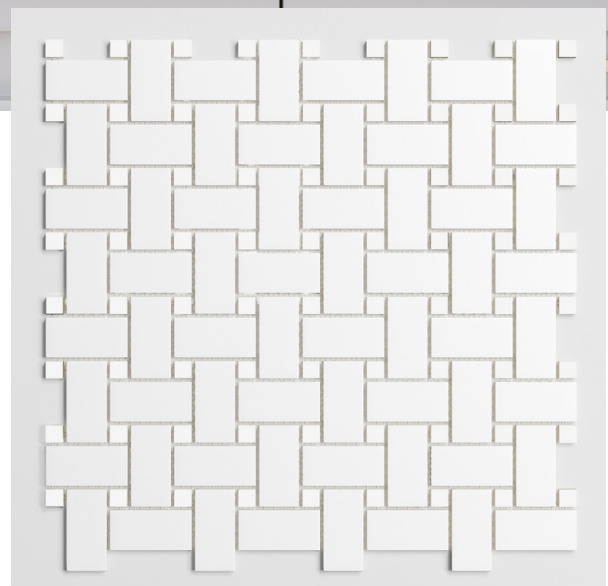

8

LINT TILE

BASKET WEAVE

PORCELAIN MOSAICS

STYLE : WEAVE

CATEGORY: MOSAICS

COLORS:

PRODUCT OVERVIEW