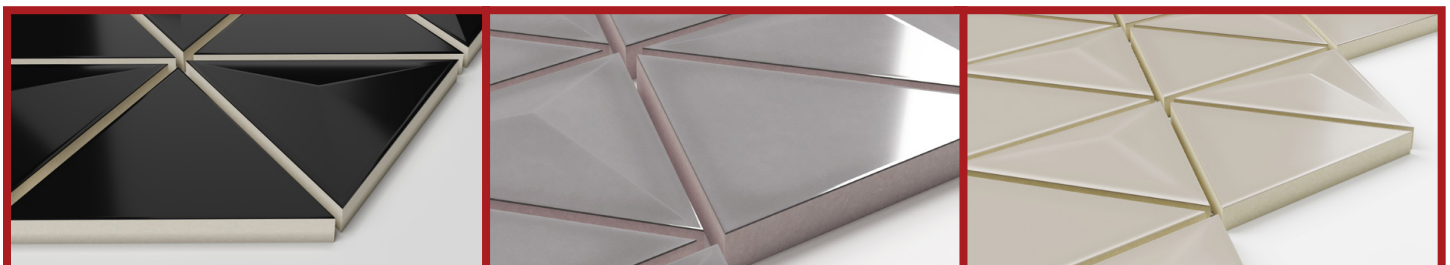

221 Lint Lane, Irwin PA 15642
P: 800-245-5564 F: 724-446-9252
www.linttile.com

13