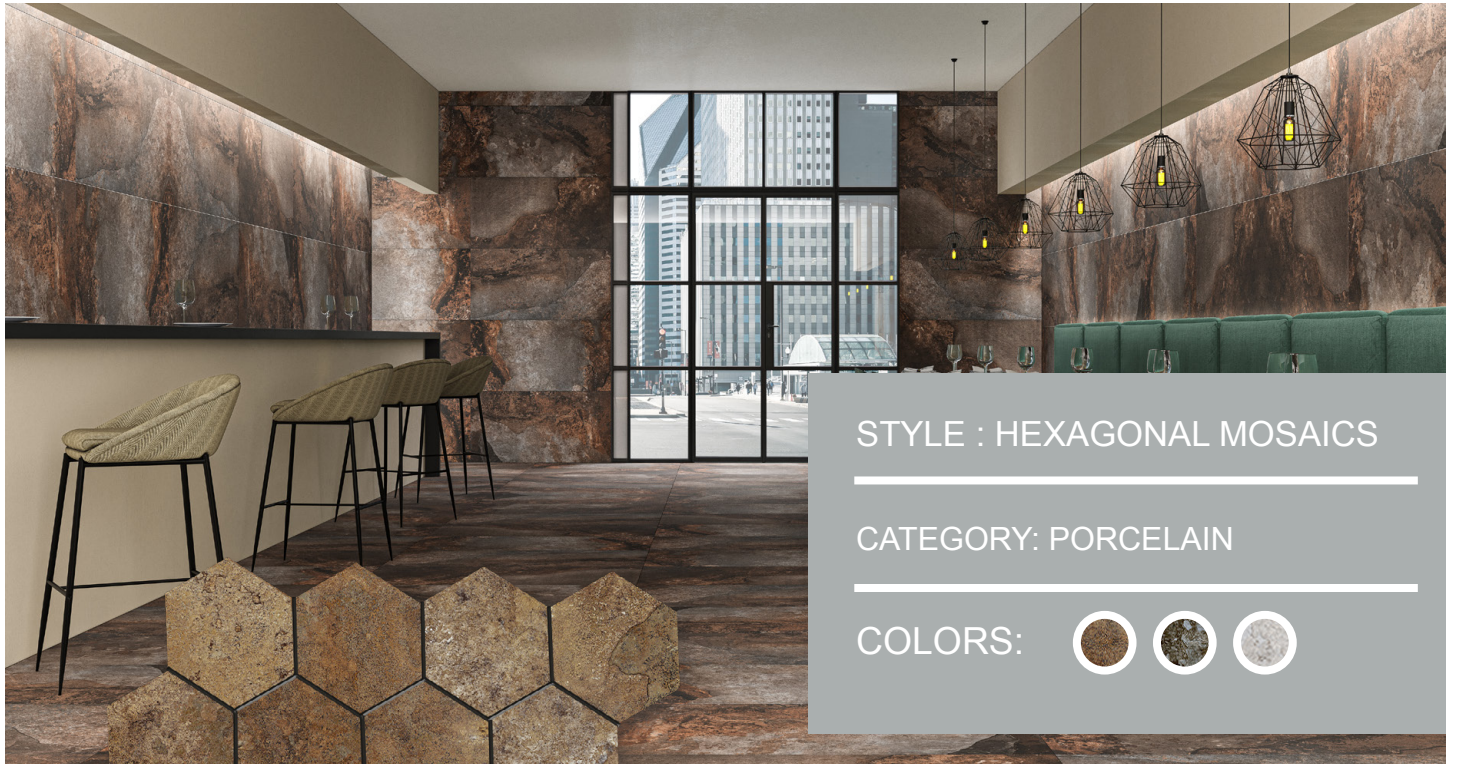

15

3x3 HEKLA

3x3 PORCELAIN HEX MOSAICS

STYLE : HEXAGONAL MOSAICS

CATEGORY: PORCELAIN

COLORS:

PRODUCT OVERVIEW

- 3" x 3" hexagonal mosaics
- Also available in 24" x 48" field tiles
- Colors- Magma, slate and thunder