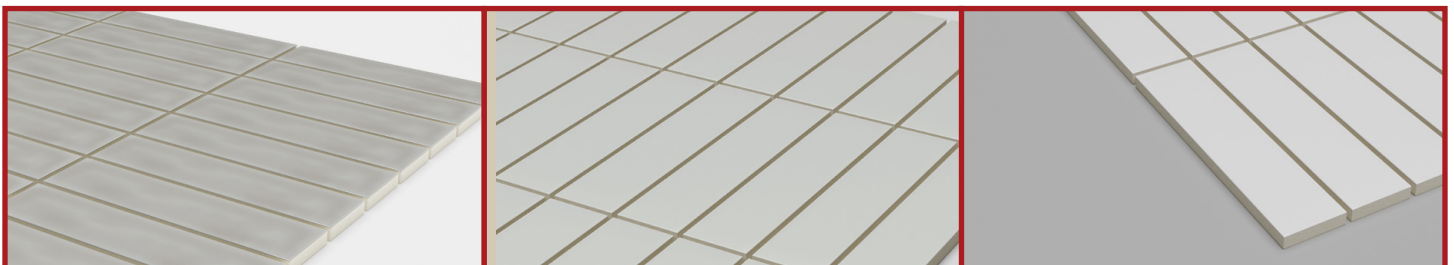

13

SOLDIER STACK

CERAMIC MOSAICS

STYLE : STACKED

CATEGORY: MOSAICS

COLORS:

PRODUCT OVERVIEW

- Glossy ceramic
- 12" x 12" (300mm x 300mm) sheet
- 1" x 4" stacked rectangles
- 11 sheets/carton
- Black, light gray, taupe, white and albar