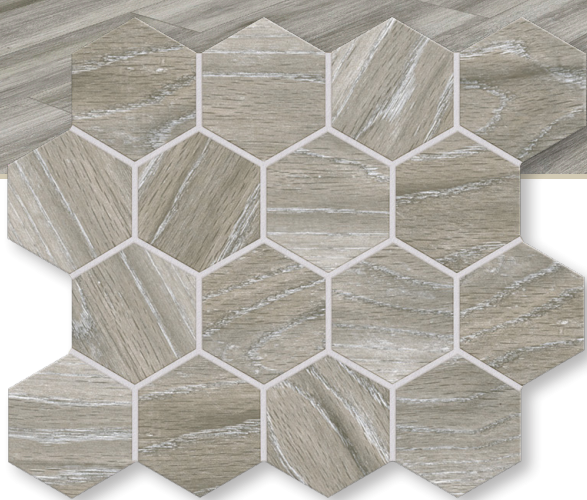

21

3x3 PACANO

3x3 PORCELAIN HEX MOSAICS

STYLE : HEXAGONAL MOSAICS

CATEGORY: PORCELAIN

COLORS:

PRODUCT OVERVIEW

- 3" x 3" hexagonal mosaics
- Also available in 9" x 48" plank tiles
- Colors- gris, taupe and beige