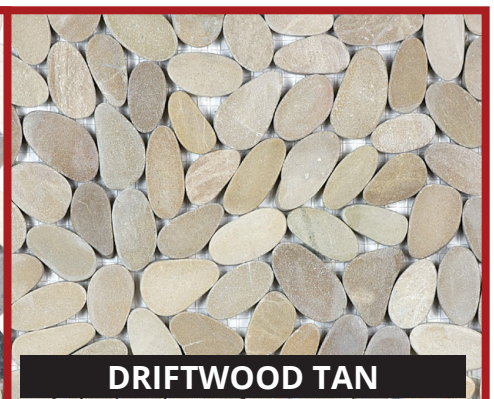

16

LINT

TILE

PEBBLES

STONE MOSAICS

PRODUCT OVERVIEW

- 12" x 12" (304mm x 304mm) sheet
- Random flat stones - honed
- 10 sheets/carton
- Colors- harmony warm blend, serenity ivory, vitality mica, tranquil cool blend, driftwood tan