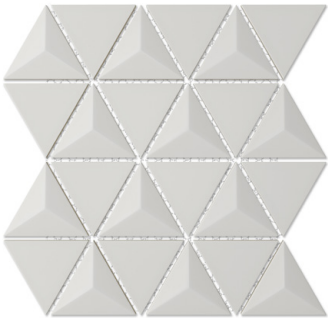

221 Lint Lane, Irwin PA 15642
P: 800-245-5564 F: 724-446-9252
www.linttile.com

13