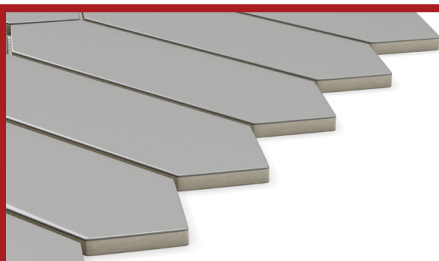

221 Lint Lane, Irwin PA 15642
P: 800-245-5564 F: 724-446-9252
www.linttile.com

5