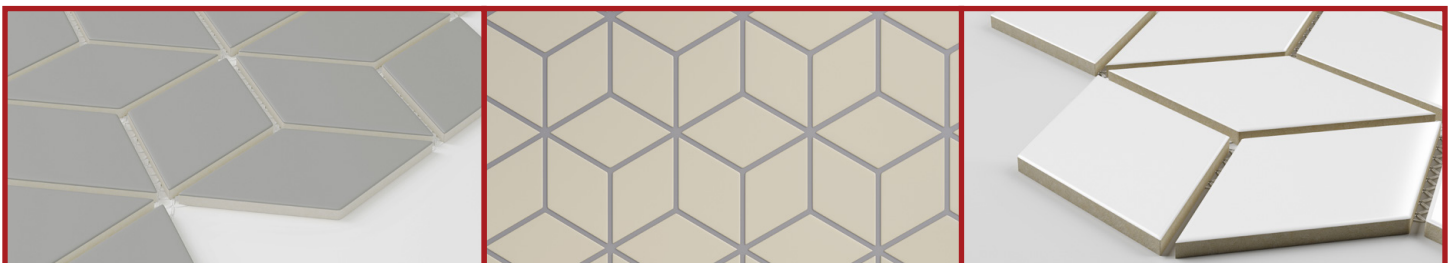

COLORS:

PRODUCT OVERVIEW

- Glossy porcelain
- 12" (307mm) x 10.5" (266mm) sheet
- Visualizes as a 2" (48mm) cube
- Black, light gray, taupe and white
- 10 sheets/carton

2

LINT TILE

BEVEL

PORCELAIN MOSAICS

STYLE : BEVEL BRICK