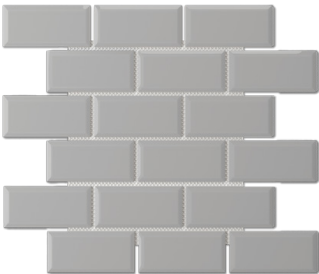

COLORS:

PRODUCT OVERVIEW

- Glossy porcelain
- 12" (307mm) x 10.5" (266mm) sheet
- Visualizes as a 2" (48mm) cube
- Black, light gray, taupe and white
- 10 sheets/carton

2

LINT TILE

BEVEL

PORCELAIN MOSAICS

STYLE : BEVEL BRICK

CATEGORY: MOSAICS

COLORS: 

PRODUCT OVERVIEW

- Glossy porcelain
- 12" x 11.5" (295.5mm x 291mm) sheet
- Visualizes as a 2" x 4" (45mm x 95mm) bevel brick
- Black, light gray, taupe and white
- 10 sheets/carton