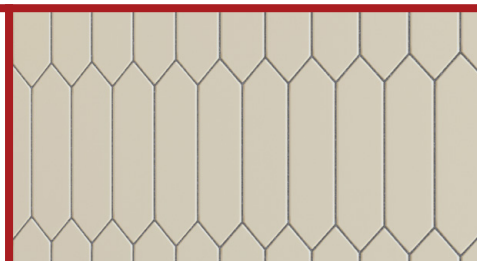

- Glossy porcelain
- 10.5" x 11.5" (268mm x 294mm) sheet
- Visualizes as a 2.5" x 4" (60mm x 95mm) hexagonal
- Black, light gray, taupe and white
- 10 sheets/carton

4

LINT TILE

PICKET

PORCELAIN MOSAICS

STYLE : PICKET

CATEGORY: MOSAICS

COLORS:

PRODUCT OVERVIEW

- Glossy porcelain
- 10" x 11" (258mm x 275.5mm) sheet
- Visualizes as a 1.5" x 6" (40mm x 155mm) picket
- Black, light gray, taupe and white
- 10 sheets/carton