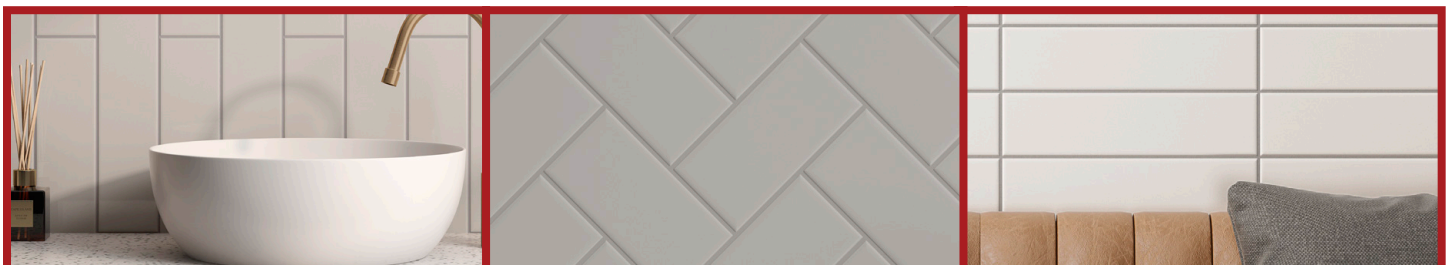

3x6, 3x12 & 4x16 CERAMIC SUBWAY

STYLE : SUBWAY

CATEGORY: CERAMIC

COLORS:

PRODUCT OVERVIEW

- Glossy ceramic
- 3" x 6", 3" x 12", 4" x 16" subway tile
- Visualizes as a classic subway tile
- Biscuit, black, gray and white