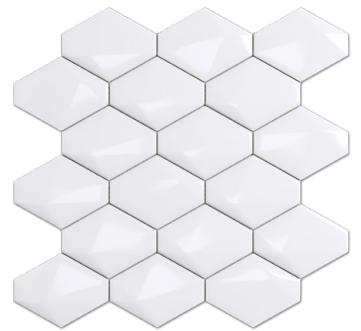

DIAMOND BACK

CERAMIC MOSAICS

STYLE : DIAMOND BACK

CATEGORY: MOSAICS

COLORS:

PRODUCT OVERVIEW

- Glossy ceramic
- 10.5" x 12.5" (264mm x 319mm) sheet
- Visualizes as a 3" x 3.5" (69mm x 89mm) 3d hexagonal
- Black, light gray, taupe, white and albar
- 11 sheets/carton