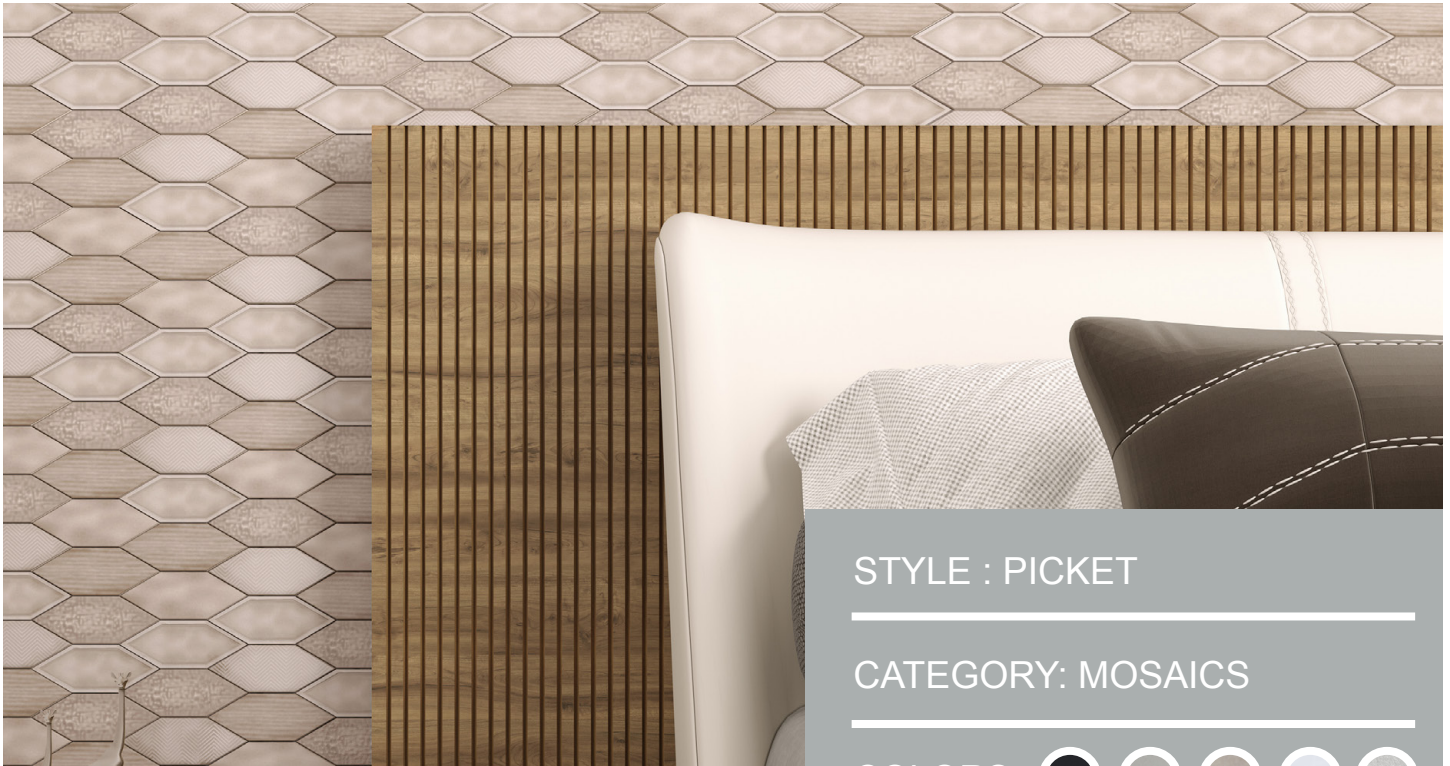

11

PICKET

CERAMIC MOSAICS

STYLE : PICKET

CATEGORY: MOSAICS

COLORS:

PRODUCT OVERVIEW

- Glossy ceramic
- 11" x 11.5" (280mm x 291mm) sheet
- Mix of patterns on pickets
- Black, light gray, taupe, white and albar
- 11 sheets/carton