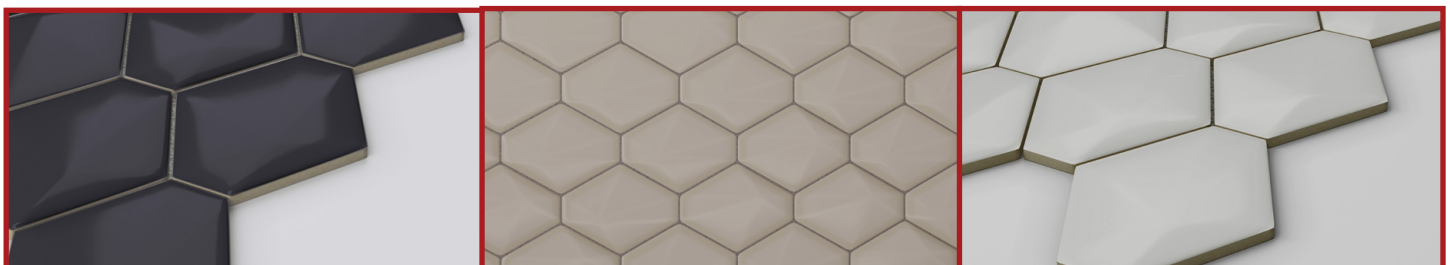

DIAMOND BACK

CERAMIC MOSAICS

STYLE : DIAMOND BACK

CATEGORY: MOSAICS

COLORS:

PRODUCT OVERVIEW

- Glossy ceramic
- 10.5" x 12.5" (264mm x 319mm) sheet
- Visualizes as a 3" x 3.5" (69mm x 89mm) 3d hexagonal
- Black, light gray, taupe, white and albar
- 11 sheets/carton