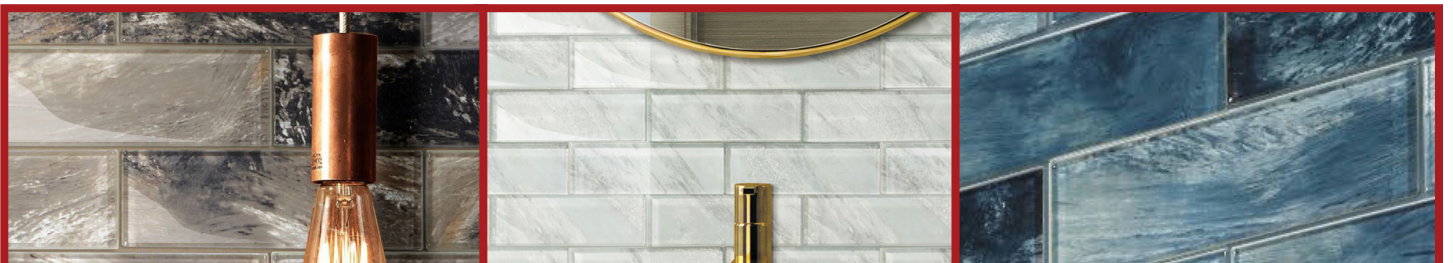

BASICS

2x6 GLASS MOSAICS

STYLE : GLASS

CATEGORY: MOSAICS

COLORS:

DUSK

PRODUCT OVERVIEW

- 12" x 12" (304mm x 304mm) sheet
- 2" x 6" (49mm x 151mm) curved bevel
- 10 sheets/carton
- Colors- dusk, earth, ice, water