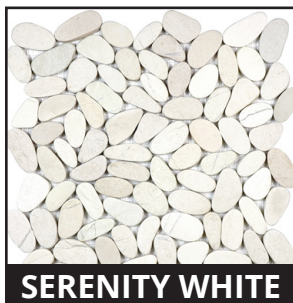

16

LINT

TILE

PEBBLES

STONE MOSAICS

PRODUCT OVERVIEW

- 12" x 12" (304mm x 304mm) sheet
- Random flat stones - honed
- 10 sheets/carton
- Colors- harmony warm blend, serenity ivory, vitality mica, tranquil cool blend, driftwood tan