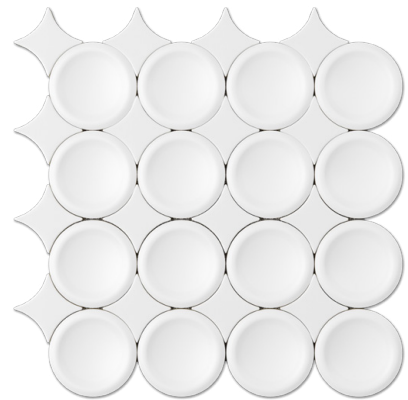

221 Lint Lane, Irwin PA 15642
P: 800-245-5564 F: 724-446-9252
www.linttile.com

15