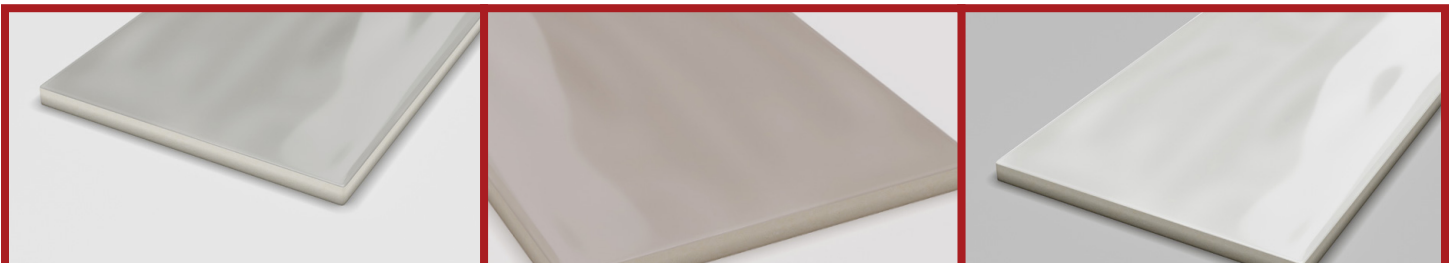

221 Lint Lane, Irwin PA 15642
P: 800-245-5564 F: 724-446-9252
www.linttile.com