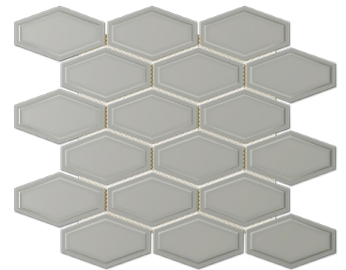

CATEGORY: MOSAICS

COLORS: 

PRODUCT OVERVIEW

- Glossy porcelain
- 12" x 11.5" (295.5mm x 291mm) sheet
- Visualizes as a 2" x 4" (45mm x 95mm) bevel brick
- Black, light gray, taupe and white
- 10 sheets/carton

- Glossy porcelain
- 10.5" x 11.5" (268mm x 294mm) sheet
- Visualizes as a 2.5" x 4" (60mm x 95mm) hexagonal
- Black, light gray, taupe and white
- 10 sheets/carton

4

LINT TILE

PICKET

PORCELAIN MOSAICS

STYLE : PICKET