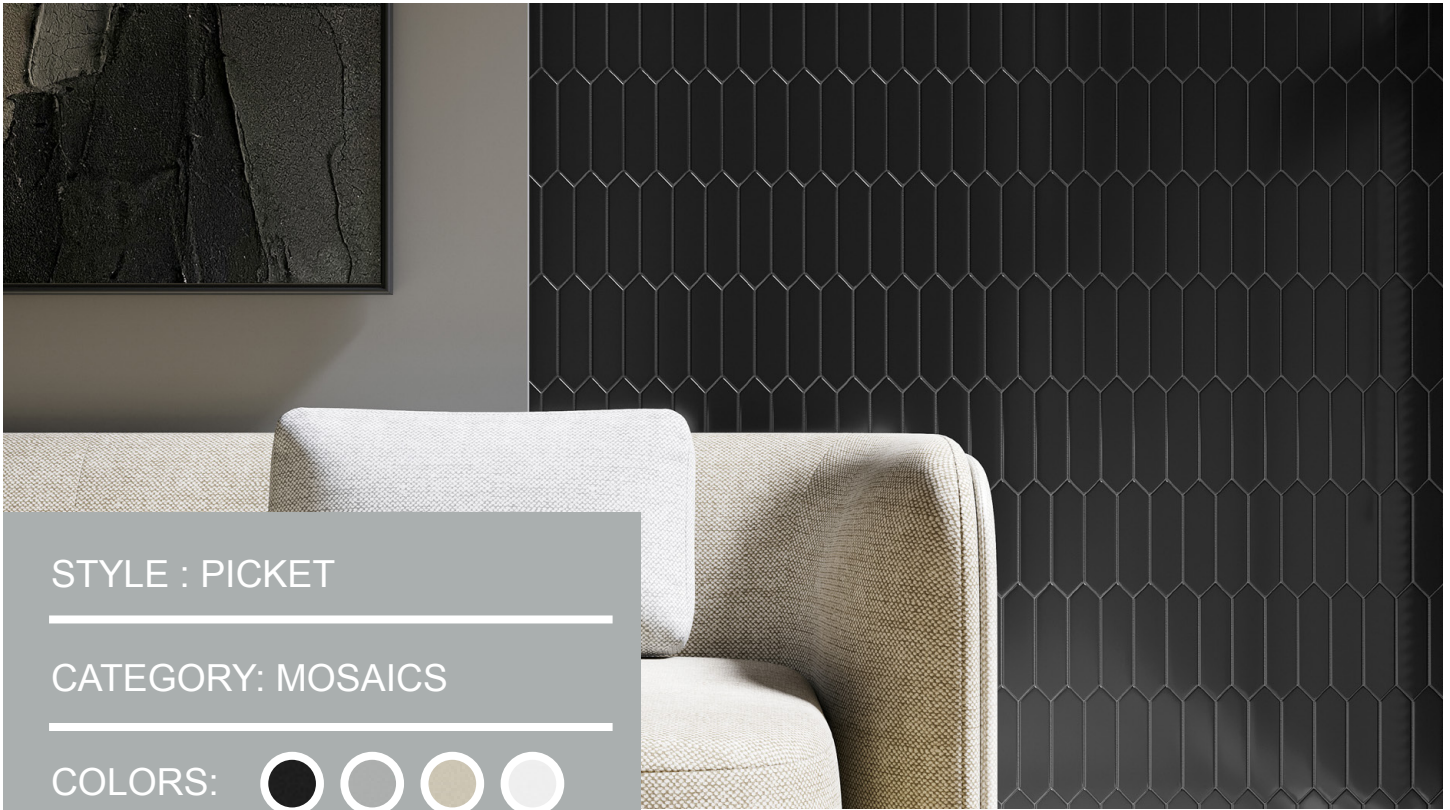

PICKET

PORCELAIN MOSAICS

STYLE : PICKET

CATEGORY: MOSAICS

COLORS: