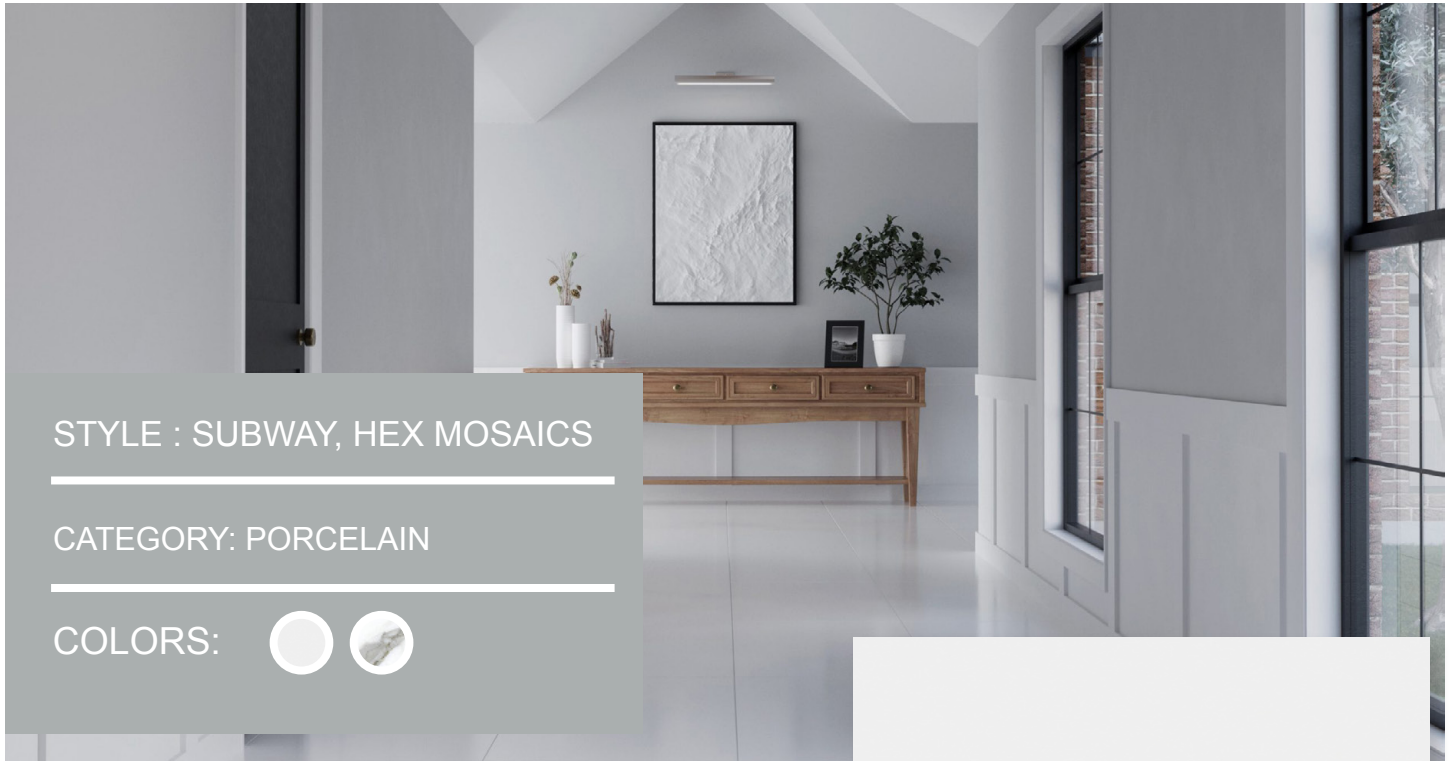

3x3 HEX OR 4x12

PREEMINENT II AND ARCTIC SYTLE

STYLE : SUBWAY, HEX MOSAICS

CATEGORY: PORCELAIN

COLORS:

PRODUCT OVERVIEW

- 4" x 12" subway or 3" x 3" hexagonal mosaics
- Also available in 24" x 48" & 12" x 24" tiles
- Colors- Preeminent II white and Arctic Style white