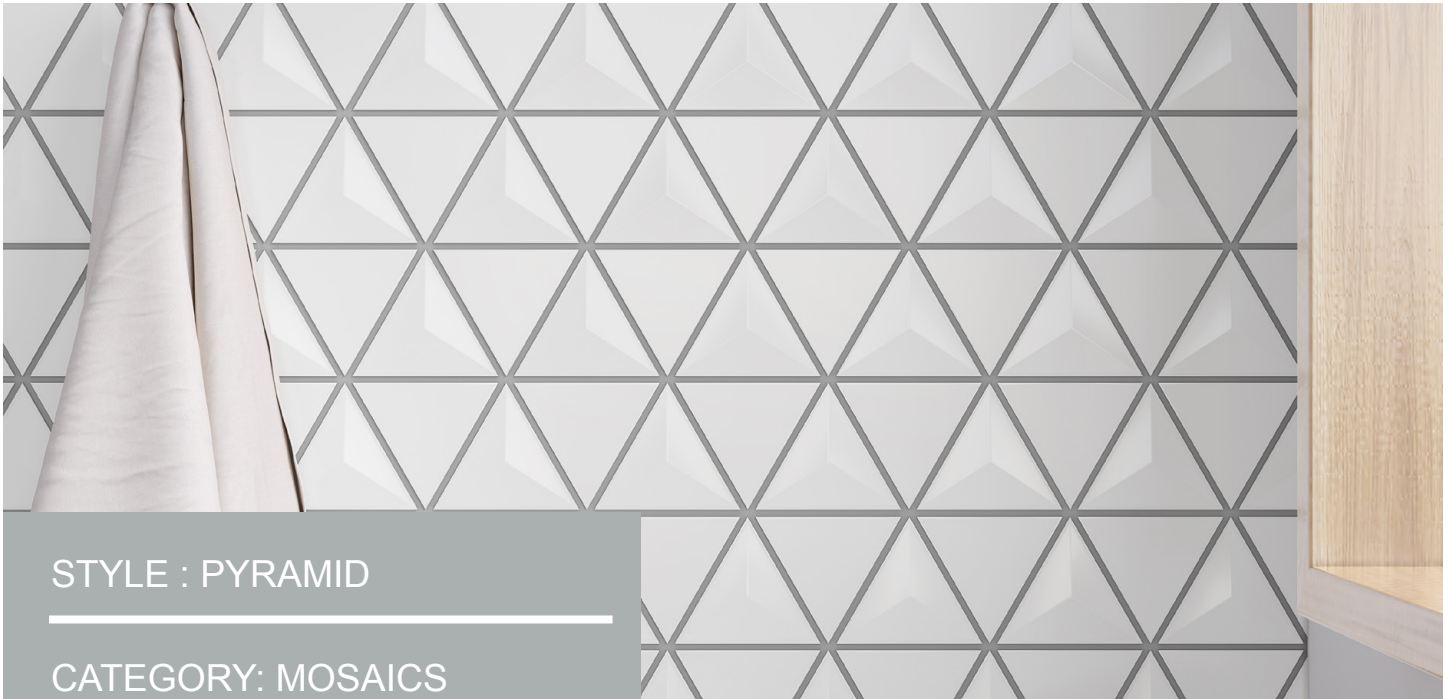

GEOMETRICA

CERAMIC MOSAICS

STYLE : PYRAMID

CATEGORY: MOSAICS

COLORS:

PRODUCT OVERVIEW

- Glossy ceramic
- 13" x 11" (328mm x 284mm) sheet
- Visualizes as a 3" x 4" pyramid/triangle combination
- Black, light gray, taupe, white and albar
- 11 sheets/carton