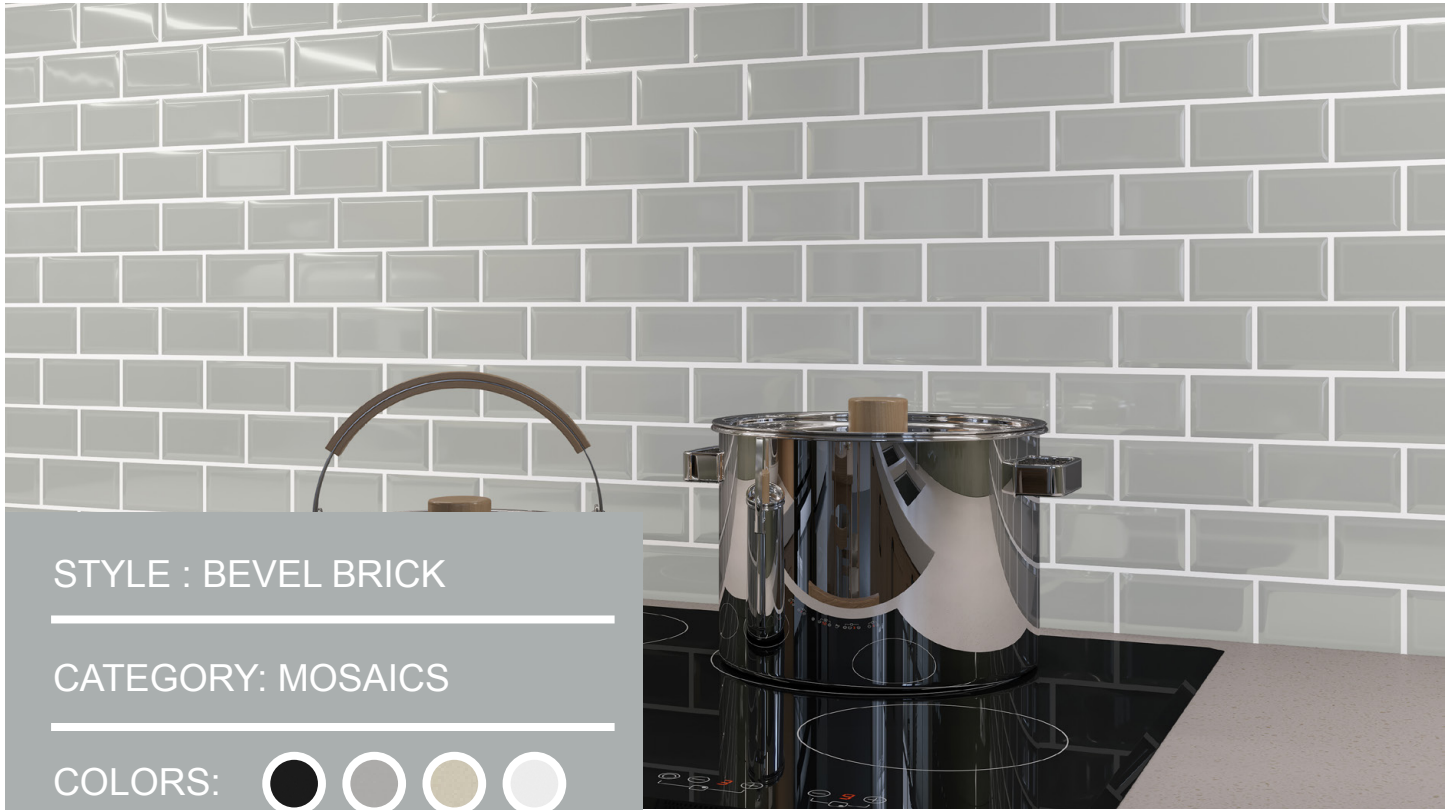

BEVEL

PORCELAIN MOSAICS

STYLE : BEVEL BRICK

CATEGORY: MOSAICS

COLORS:

PRODUCT OVERVIEW

- Glossy porcelain
- 12" x 11.5" (295.5mm x 291mm) sheet
- Visualizes as a 2" x 4" (45mm x 95mm) bevel brick
- Black, light gray, taupe and white
- 10 sheets/carton