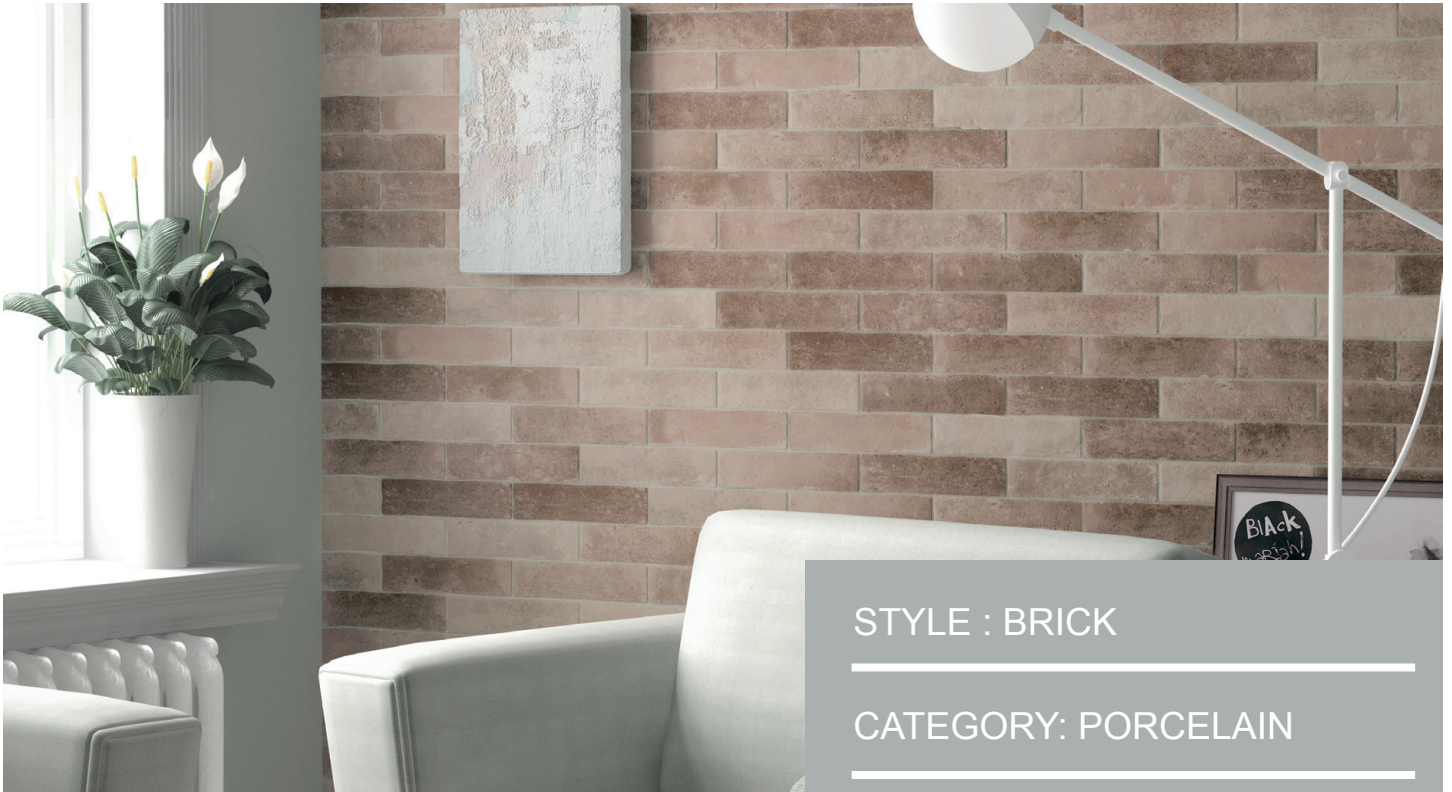

RUSTIC

PORCELAIN SUBWAY

STYLE : BRICK

CATEGORY: PORCELAIN

COLORS:

PRODUCT OVERVIEW

- Textured porcelain
- 3" x 11" subway tile
- Visualizes as a rustic brick
- Black, grey, pearl and white