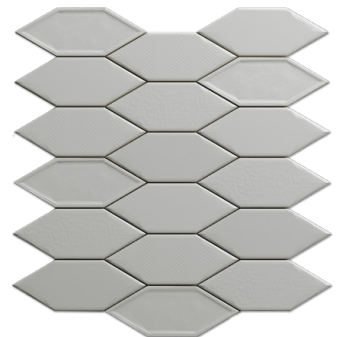

11

PICKET

CERAMIC MOSAICS

STYLE : PICKET

CATEGORY: MOSAICS

COLORS:

PRODUCT OVERVIEW

- Glossy ceramic
- 11" x 11.5" (280mm x 291mm) sheet
- Mix of patterns on pickets
- Black, light gray, taupe, white and albar
- 11 sheets/carton