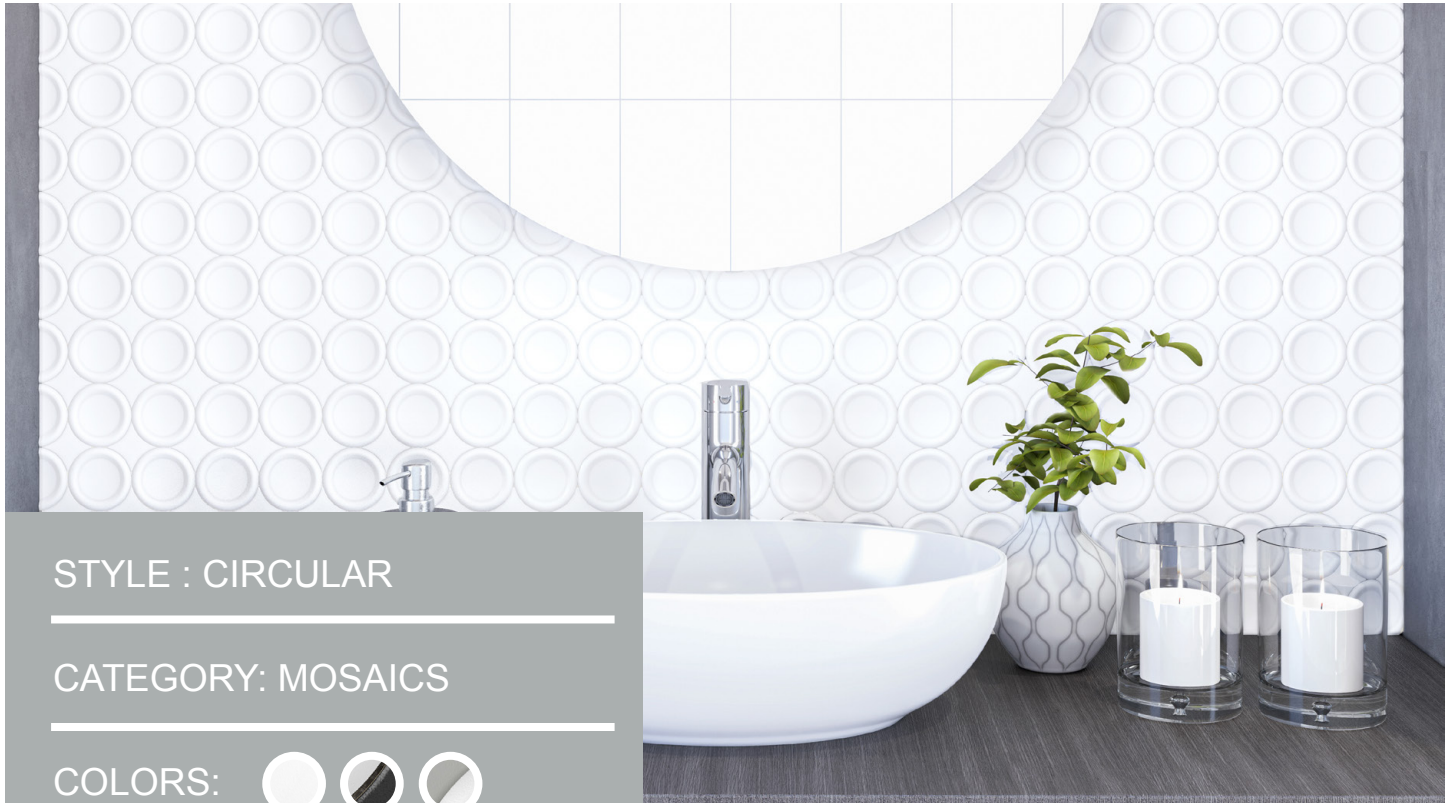

CIRCULAR

CERAMIC MOSAICS (FRONT COVER)

STYLE : CIRCULAR

CATEGORY: MOSAICS

COLORS:

PRODUCT OVERVIEW

- Satin/matte ceramic
- 10.3" x 10.3" (262mm x 262mm) sheet
- 2.5" (63mm) concave circular shapes
- 11 sheets/carton
- Colors- white/white, white/black, white/gray