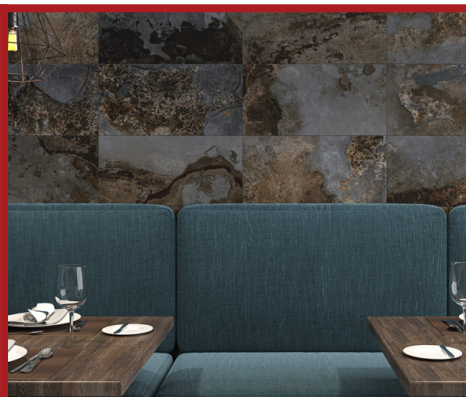

15

3x3 HEKLA

3x3 PORCELAIN HEX MOSAICS

STYLE : HEXAGONAL MOSAICS

CATEGORY: PORCELAIN

COLORS:

PRODUCT OVERVIEW

- 3" x 3" hexagonal mosaics
- Also available in 24" x 48" field tiles
- Colors- Magma, slate and thunder