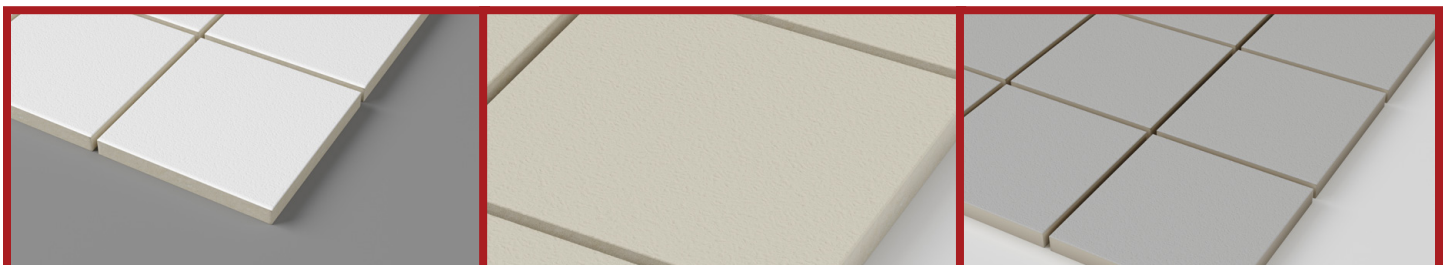

SQUARE

PORCELAIN MOSAICS

STYLE : SQUARE

CATEGORY: MOSAICS

COLORS:

PRODUCT OVERVIEW

- Textured (decof) porcelain
- 12" x 12" (306mm x 306mm) sheet
- Visualizes as a 2" x 2" (48mm x 48mm) square
- Black, light gray, taupe and white
- 10 sheets/carton

6

LINT TILE