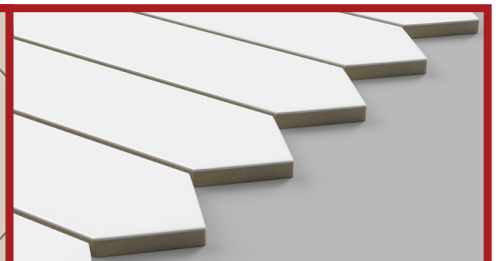

221 Lint Lane, Irwin PA 15642
P: 800-245-5564 F: 724-446-9252
www.linttile.com

5