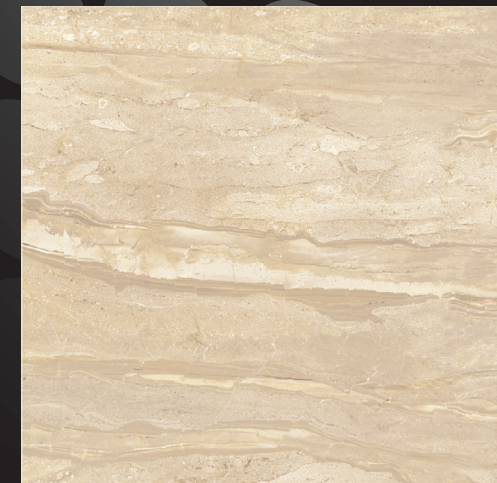

MARBLES CREMA MARFIL

MARBLES STATUARIO

MARBLES DAINO

MARBLES

48x48cm / 19"x19"

25x76cm / 10"x30"
WHITE BODY / DECO

30x30cm / 12"x12"
2"x2" MOSAIC

30x30cm / 12"x12"

8x30cm / 3"x12"
BULLNOSE-FLOOR

8x25cm / 3"x10"
BULLNOSE-WALL

2.5x15cm / 2"x10"
DIAMOND/MOLDURA
LISTELLO WALL

SHADE
VARIATION V3

MARBLES PACKAGING INFORMATION

SIZES AVAILABLE	PCS/CTN	SF/CTN	CTNS/PLT	SF/PLT	PEI
10" x 30" - White Body Wall	8	16.14	48	774.72	4
10" x 30" - Deco Wall	8	16.14	48	774.72	4
12" x 12"	10	10.76	64	688.64	4
19" x 19"	6	15	32	480	4
2" x 10" - Diamond Listello Wall	28	N/A	100	N/A	4
2" x 10" - Moldura Listello Wall	30	N/A	120	N/A	4
12" x 12" - MOSAIC 2" x 2" on 11 7/8" x 11 7/8" Sheet All Colors	10	N/A	63	N/A	4
3" x 10" - BULLNOSE Wall- All Colors	20	N/A	80	N/A	N/A
3" x 12" - BULLNOSE Floor- All Colors	20	N/A	80	N/A	N/A