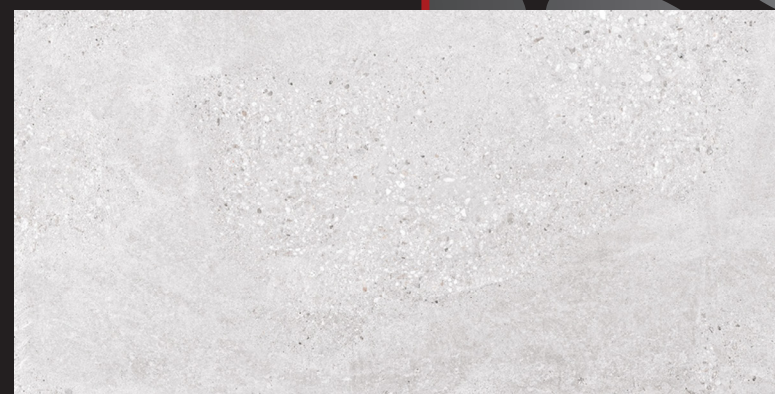

SHADE
VARIATION V2

MONT BLANC
WHITE
60x120cm / 24"x48"

WHITE
30x30cm
11.75"x11.75"
2"x2" MOSAIC

WHITE
26x29cm
10.25"x11.75"
3"x3" HEXAGONAL
MOSAIC

WHITE
10x30cm / 4"x12"
BULLNOSE

WHITE
30x60cm / 12"x24"

WHITE
60x60cm / 24"x24"